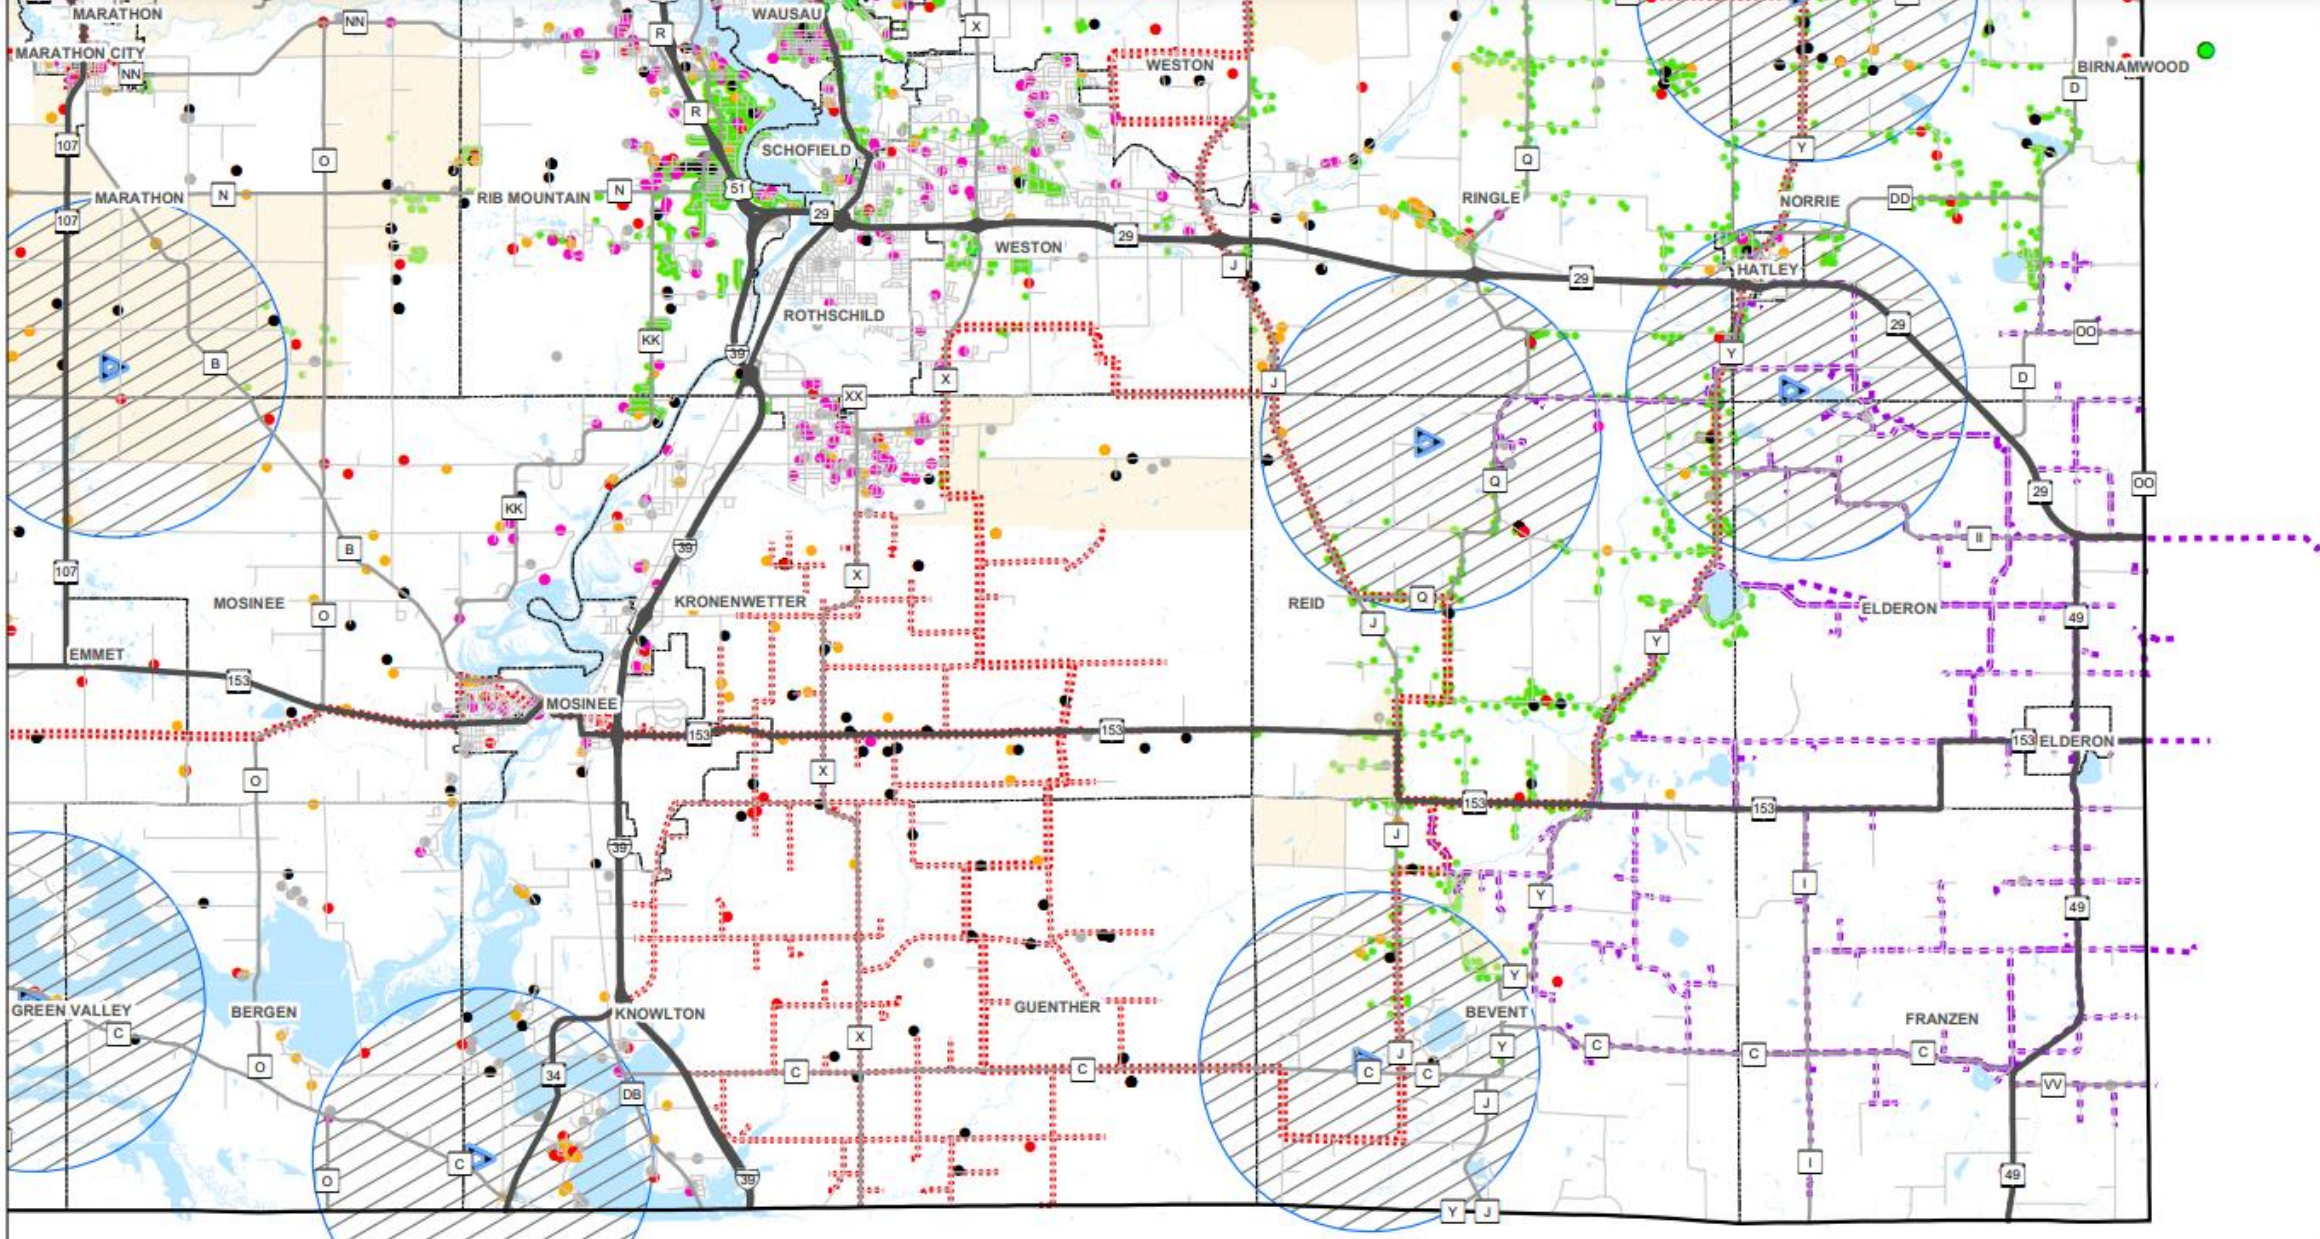

Broadband Gaps

RDOF

- Layers
- Municipal Boundary
- MarathonCity_Auction_904_Phase_1_Results
BDOER
 - CCO Holdings, LLC
 - LTD Broadband LLC

Marathon County
Broadband Planning
NW Quadrant

Draft

Source:
Bug Tussel KML
Frontier KML
NCWRPC - Speed Test
WTC/Cirinity KML

**Marathon County
Broadband Planning
SW Quadrant**

Draft

Source:
Bug Tussel KML
Frontier KML
NCWRPC - Speed Test
WTC/Cirinity KML

Marathon County Broadband Planning SE Quadrant

Draft

Source:
Bug Tussel KML
Frontier KML
NCWRPC - Speed Test
WTC/Cirinity KML

Marathon County Broadband Planning NE Quadrant

Bug Tussel Towers	Fiber Optic line	Charter RDOF	Speed Test Survey	10.0 - 24.9
2.5 Mile Tower Buffer	WTC/Cirrinity (existing fiber)	Frontier Points	Download Speed	25.0 - 99.9
		Frontier Points	0 - 4.9	100 +
		Frontier Points	5.0 - 9.9	

Draft

Source:
Bug Tussel KML
Frontier KML
NCWRPC - Speed Test
WTC/Cirrinity KML