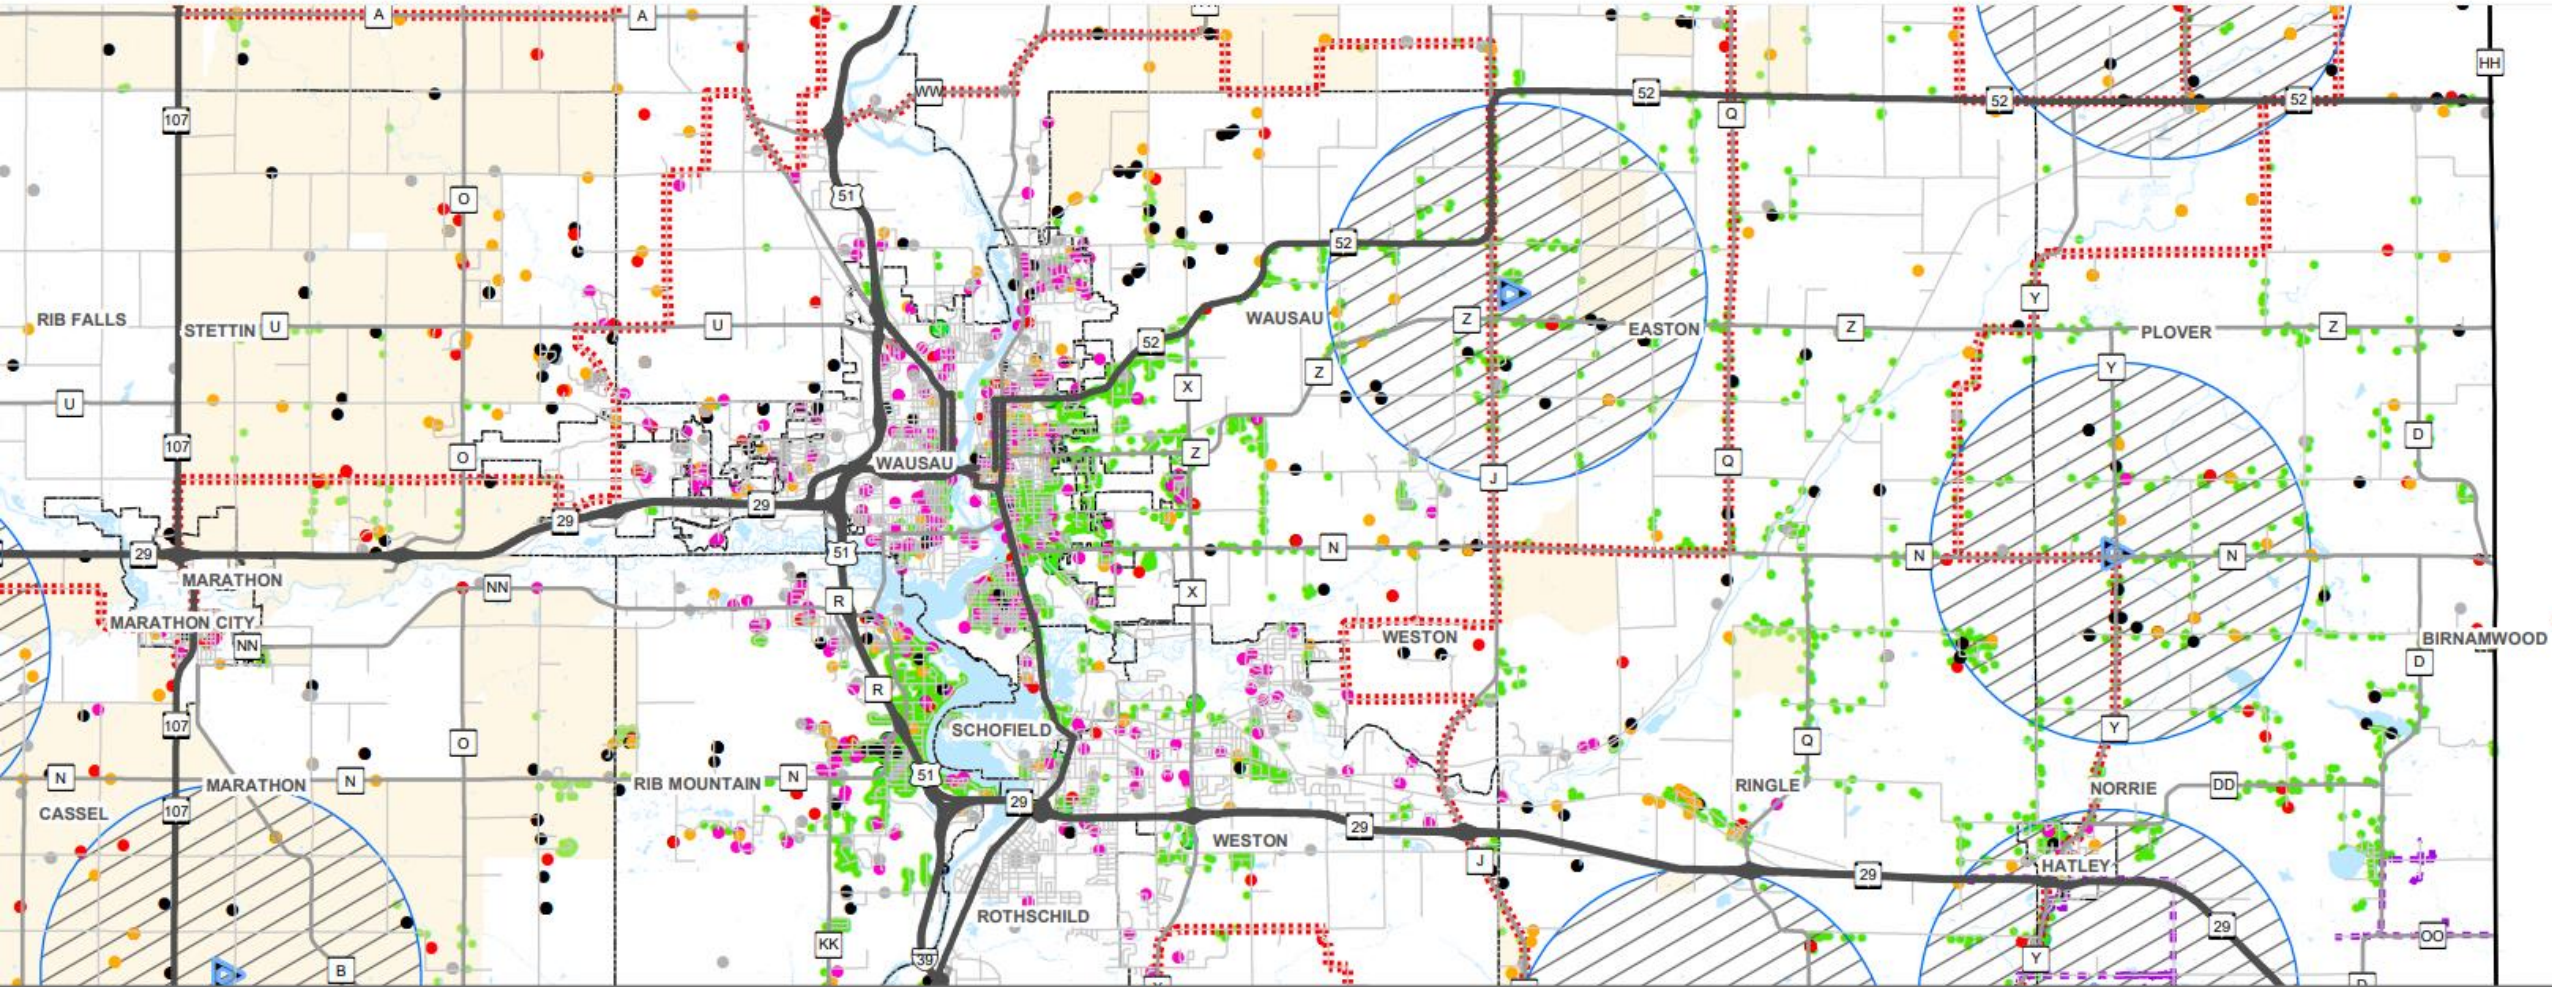

Broadband Gaps

RDOF

- Layers
- Municipal Boundary
- MarathonCity_Auction_904_Phase_1_Results
BDOER
 - CCO Holdings, LLC
 - LTD Broadband LLC

Marathon County
Broadband Planning
NW Quadrant

Draft

Source:
Bug Tussel KML
Frontier KML
NCWRPC - Speed Test
WTC/Cirinity KML

**Marathon County
Broadband Planning
SW Quadrant**

Draft

Source:
Bug Tussel KML
Frontier KML
NCWRPC - Speed Test
WTC/Cirinity KML

Marathon County Broadband Planning SE Quadrant

Draft

Source:
Bug Tussel KML
Frontier KML
NCWRPC - Speed Test
WTC/Cirinity KML

Marathon County Broadband Planning NE Quadrant

Bug Tussel Towers	Fiber Optic line	Charter RDOF	Speed Test Survey	10.0 - 24.9
2.5 Mile Tower Buffer	WTC/Cirrinity (existing fiber)	Frontier Points	Download Speed	25.0 - 99.9
		Frontier Points	0 - 4.9	100 +
		Frontier Points	5.0 - 9.9	

Draft

Source:
Bug Tussel KML
Frontier KML
NCWRPC - Speed Test
WTC/Cirrinity KML