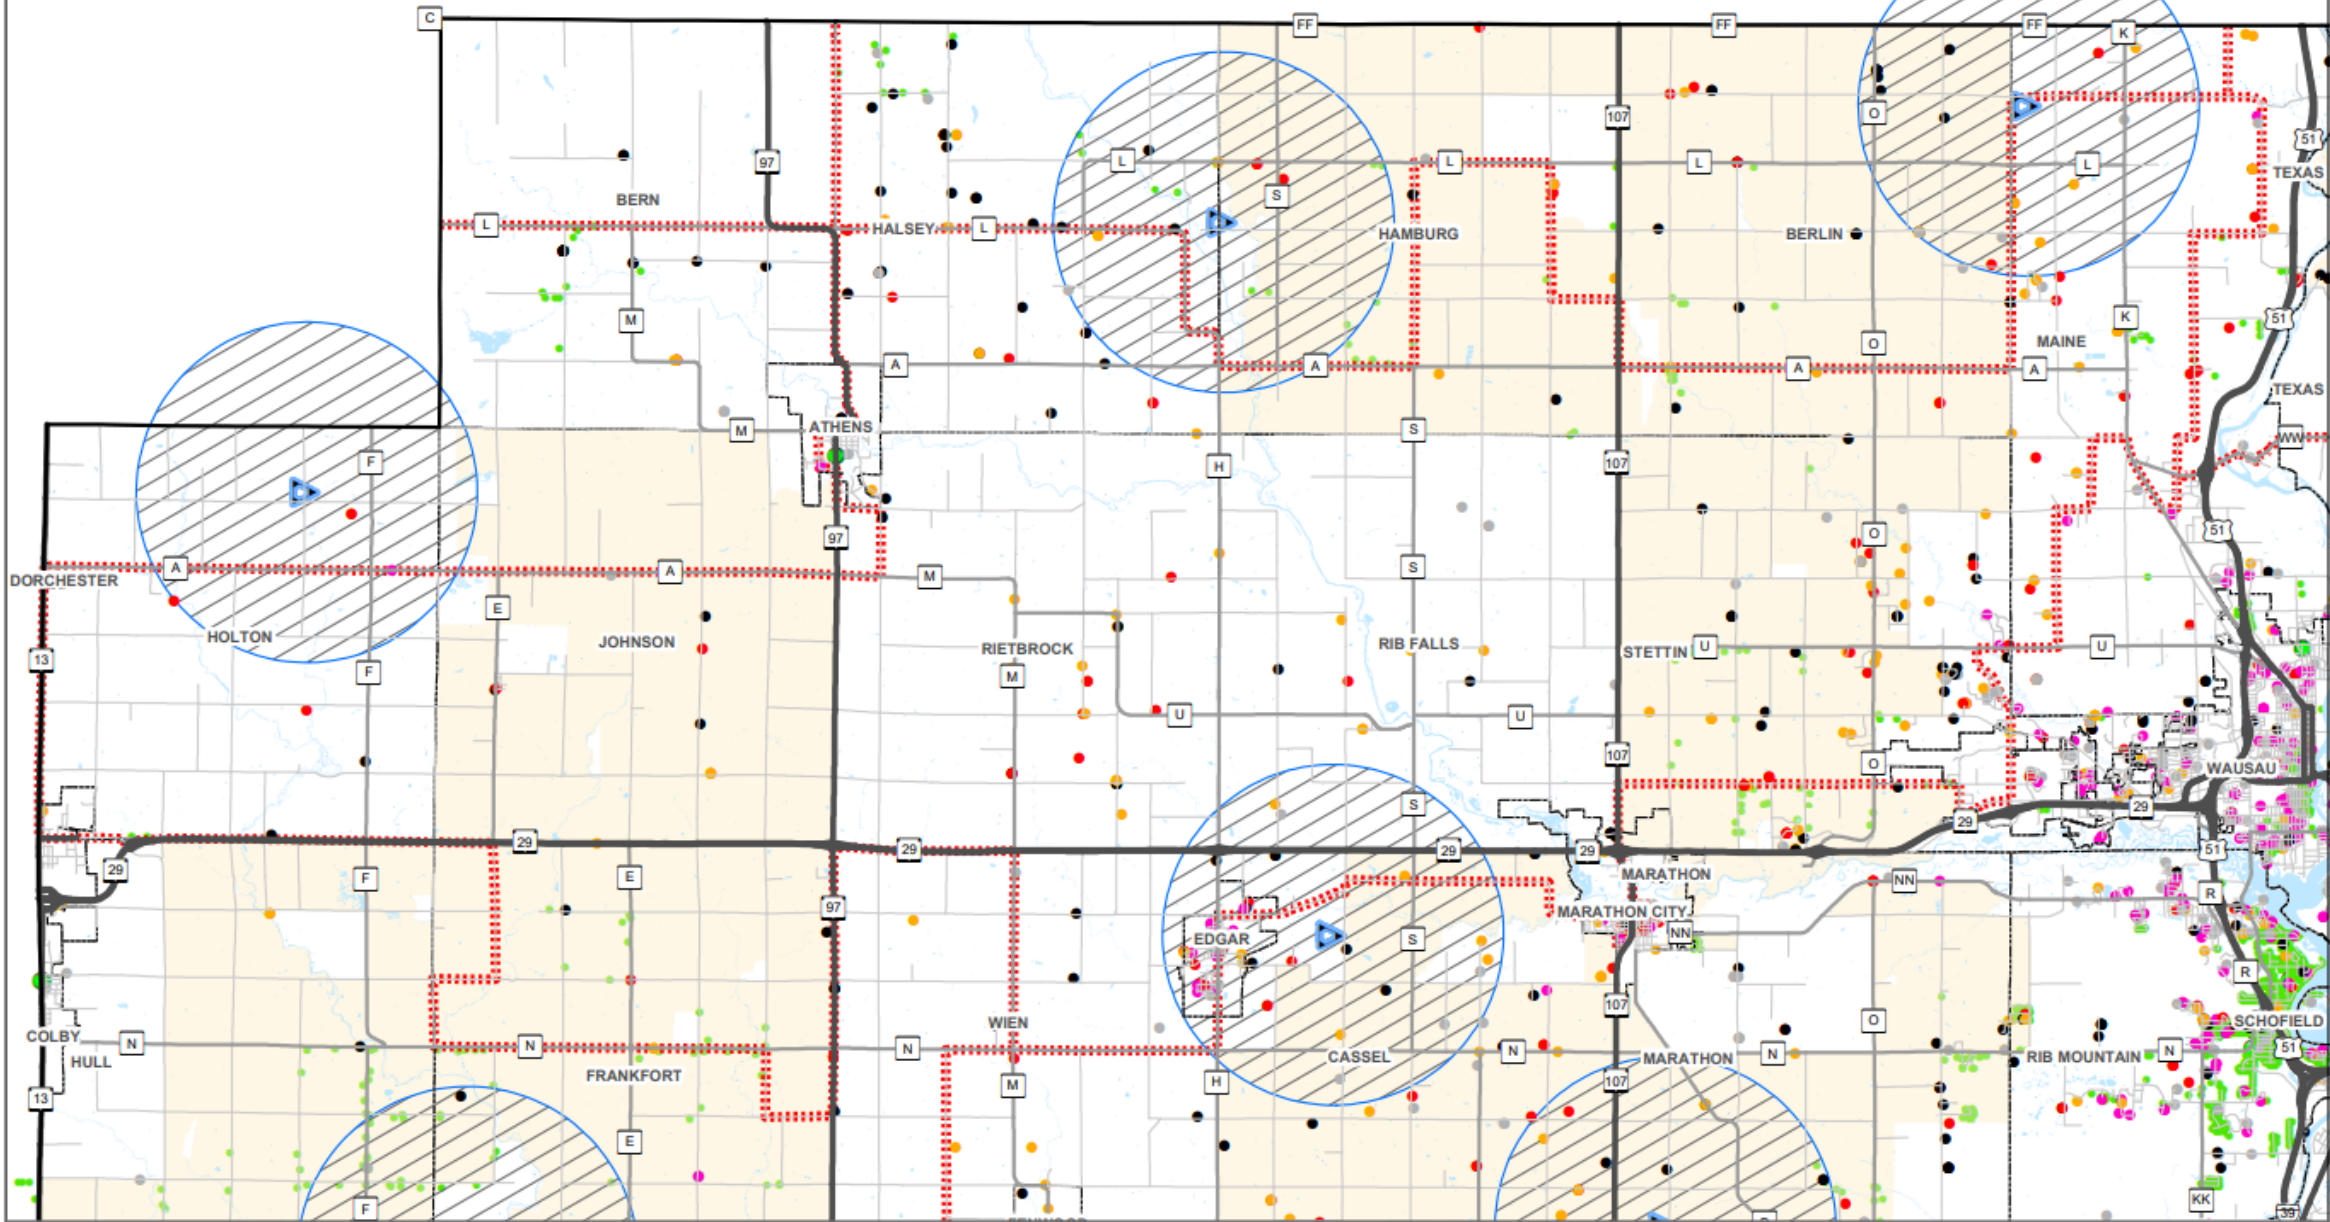

Broadband Gaps

RDOF

- Layers
- Municipal Boundary
- MarathonCity_Auction_904_Phase_1_Results
BDOER
 - CCO Holdings, LLC
 - LTD Broadband LLC

Marathon County
Broadband Planning
NW Quadrant

Draft

Source:
Bug Tussel KML
Frontier KML
NCWRPC - Speed Test
WTC/Cirinity KML

**Marathon County
Broadband Planning
SW Quadrant**

Draft

Source:
Bug Tussel KML
Frontier KML
NCWRPC - Speed Test
WTC/Cirinity KML

Marathon County Broadband Planning SE Quadrant

Draft

Source:
Bug Tussel KML
Frontier KML
NCWRPC - Speed Test
WTC/Cirinity KML

Marathon County Broadband Planning NE Quadrant

Bug Tussel Towers	Fiber Optic line	Charter RDOF	Speed Test Survey	10.0 - 24.9
2.5 Mile Tower Buffer	WTC/Cirrinity (existing fiber)	Frontier Points	Download Speed	25.0 - 99.9
		Frontier Points	0 - 4.9	100 +
		Frontier Points	5.0 - 9.9	

Draft

Source:
Bug Tussel KML
Frontier KML
NCWRPC - Speed Test
WTC/Cirrinity KML