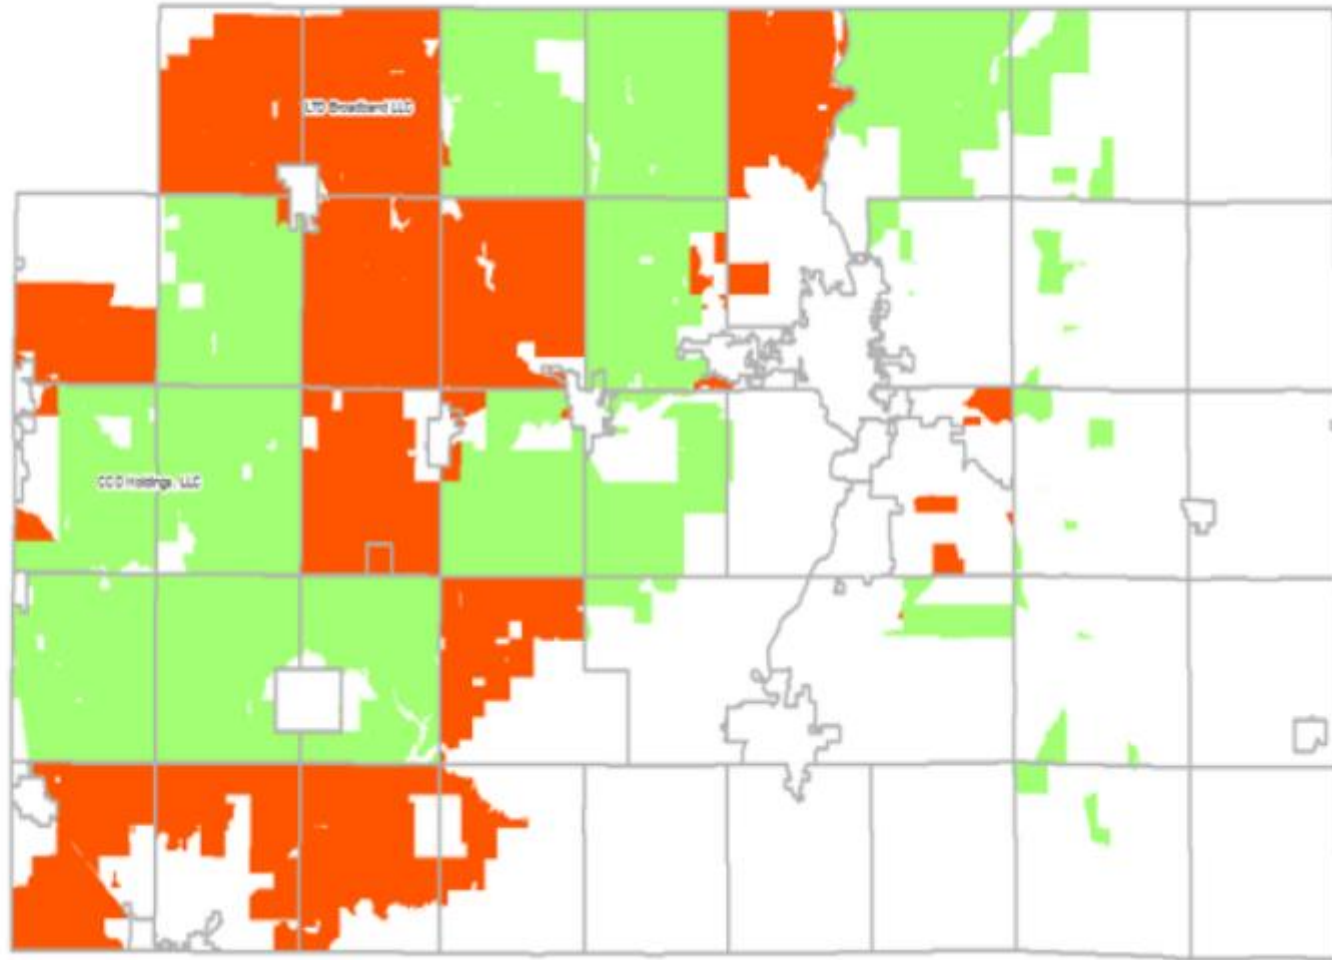

Broadband Gaps

RDOF

- Layers
- Municipal Boundary
- MarathonCity_Auction_904_Phase_1_Results
BDOER
 - CCO Holdings, LLC
 - LTD Broadband LLC

Marathon County
Broadband Planning
NW Quadrant

Draft

Source:
Bug Tussel KML
Frontier KML
NCWRPC - Speed Test
WTC/Cirinity KML

**Marathon County
Broadband Planning
SW Quadrant**

Draft

Source:
Bug Tussel KML
Frontier KML
NCWRPC - Speed Test
WTC/Cirinity KML

Marathon County Broadband Planning SE Quadrant

Draft

Source:
Bug Tussel KML
Frontier KML
NCWRPC - Speed Test
WTC/Cirinity KML

Marathon County Broadband Planning NE Quadrant

Bug Tussel Towers	Fiber Optic line	Charter RDOF	Speed Test Survey	10.0 - 24.9
2.5 Mile Tower Buffer	WTC/Cirrinity (existing fiber)	Frontier Points	Download Speed	25.0 - 99.9
		Frontier Points	0 - 4.9	100 +
		Frontier Points	5.0 - 9.9	

Draft

Source:
Bug Tussel KML
Frontier KML
NCWRPC - Speed Test
WTC/Cirrinity KML