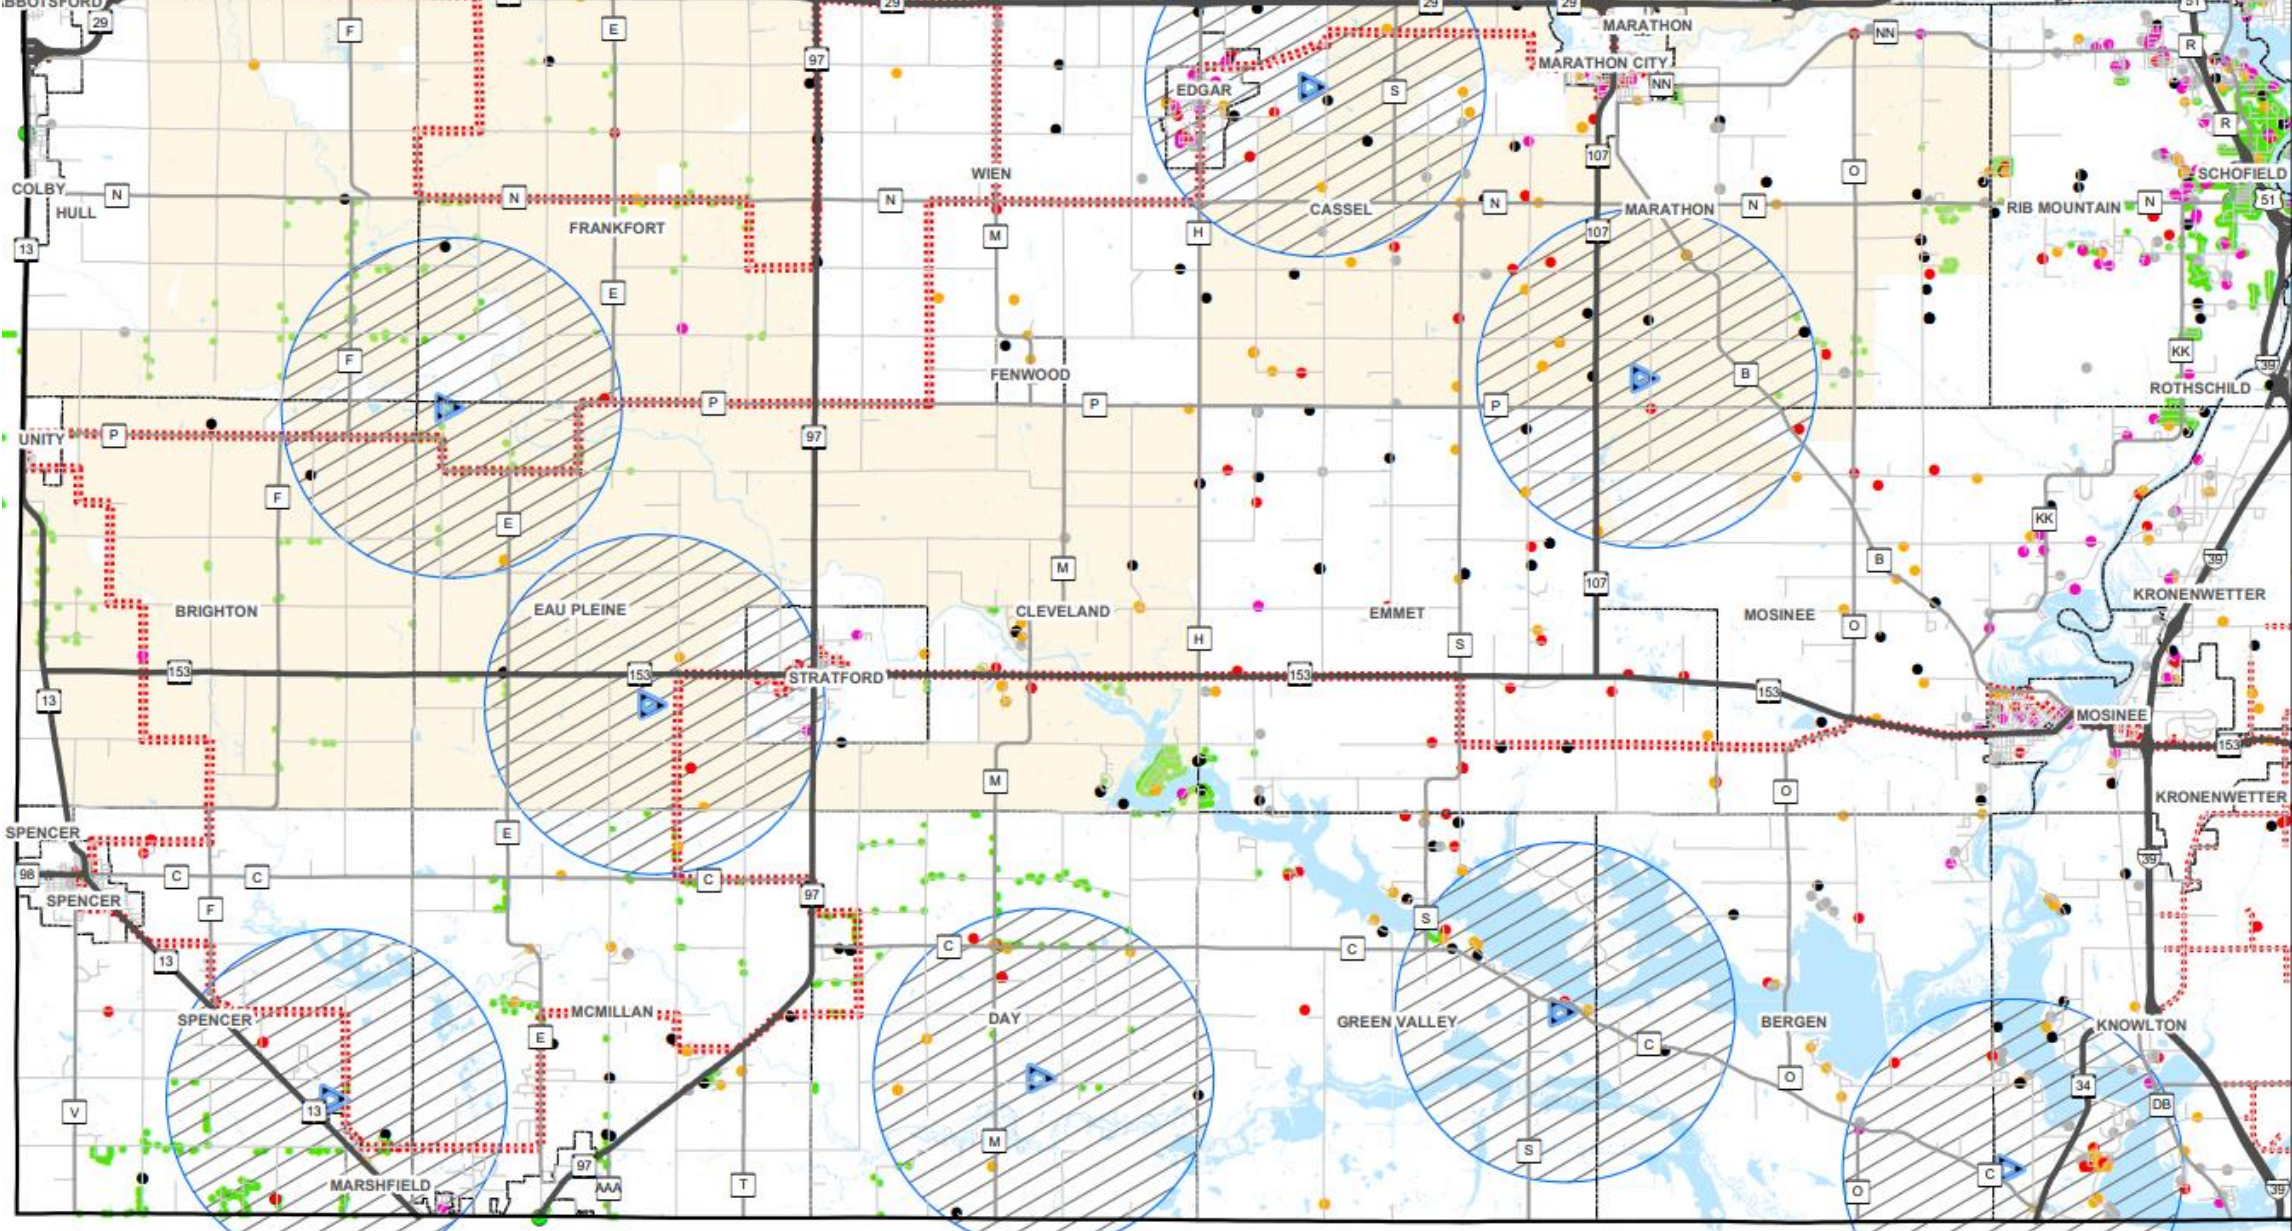

Broadband Gaps

RDOF

- Layers
- Municipal Boundary
- MarathonCity_Auction_904_Phase_1_Results
BDOER
 - CCO Holdings, LLC
 - LTD Broadband LLC

Marathon County
Broadband Planning
NW Quadrant

Draft

Source:
Bug Tussel KML
Frontier KML
NCWRPC - Speed Test
WTC/Cirinity KML

**Marathon County
Broadband Planning
SW Quadrant**

Draft

Source:
Bug Tussel KML
Frontier KML
NCWRPC - Speed Test
WTC/Cirinity KML

Marathon County Broadband Planning SE Quadrant

Draft

Source:
Bug Tussel KML
Frontier KML
NCWRPC - Speed Test
WTC/Cirinity KML

Marathon County Broadband Planning NE Quadrant

Bug Tussel Towers	Fiber Optic line	Charter RDOF	Speed Test Survey	10.0 - 24.9
2.5 Mile Tower Buffer	WTC/Cirrinity (existing fiber)	Frontier Points	Download Speed	25.0 - 99.9
		Frontier Points	0 - 4.9	100 +
		Frontier Points	5.0 - 9.9	

Draft

Source:
Bug Tussel KML
Frontier KML
NCWRPC - Speed Test
WTC/Cirrinity KML