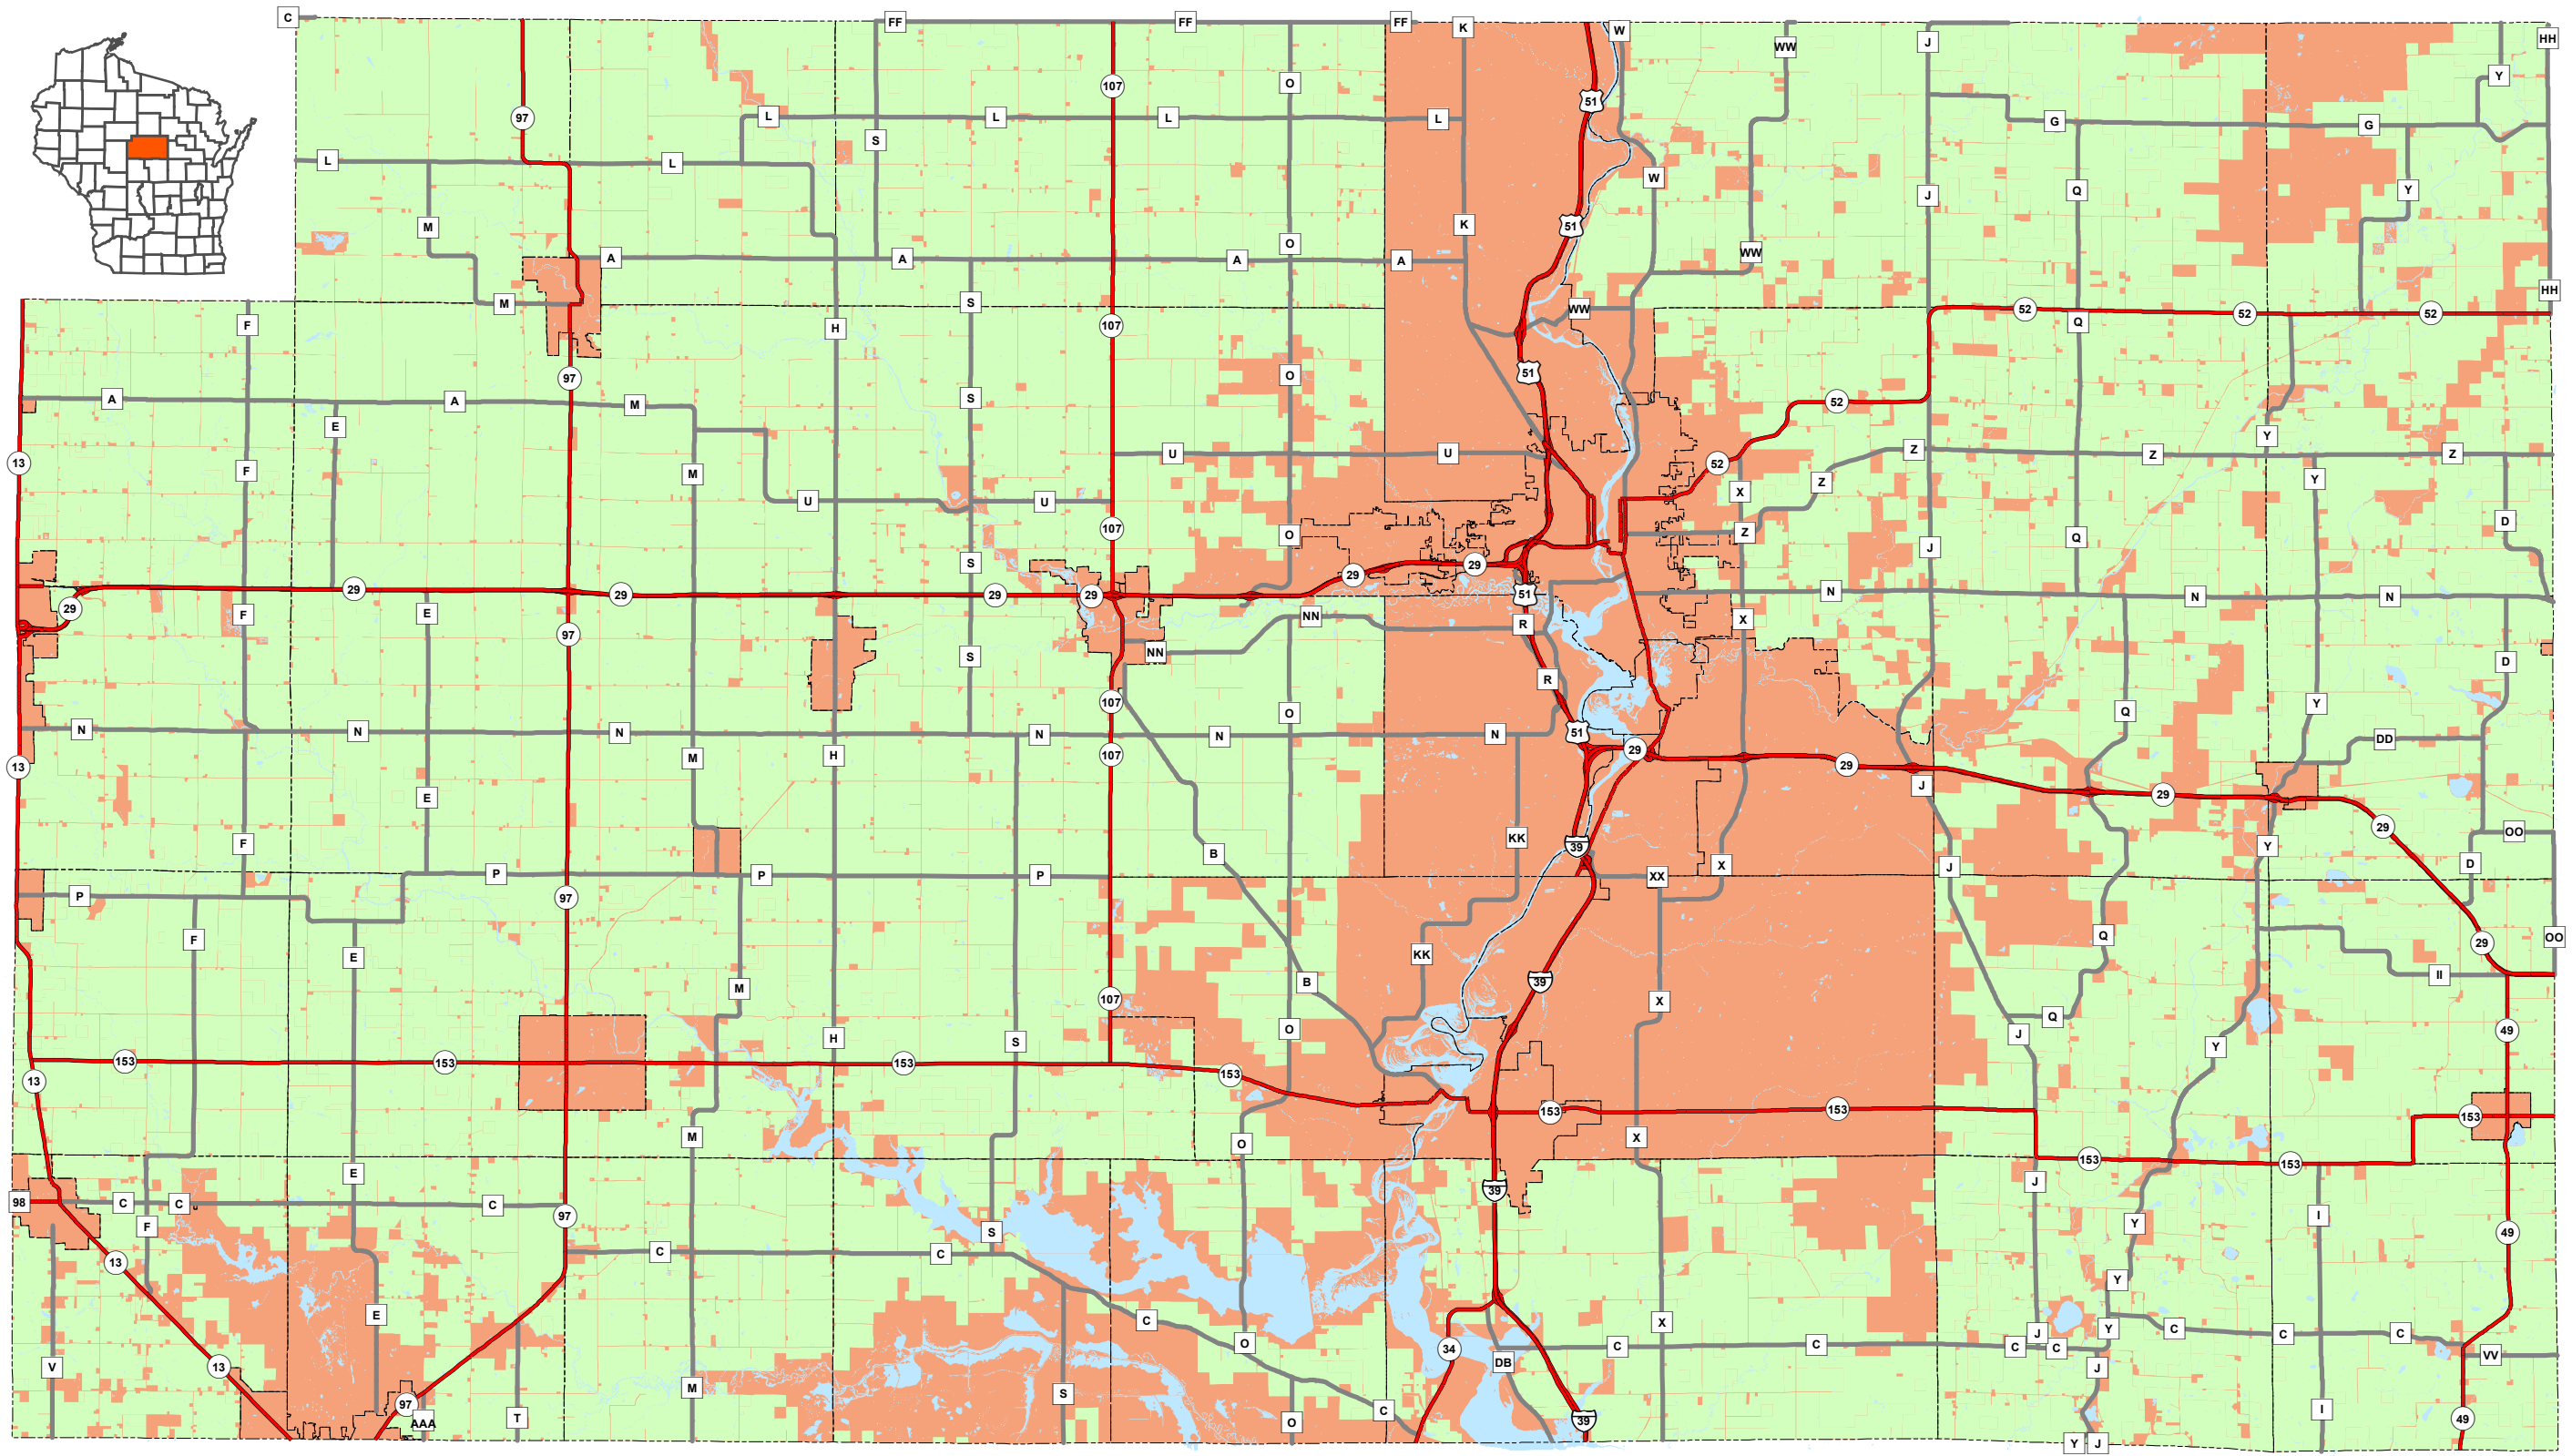

Farmland Preservation Areas

Marathon County, Wisconsin

	State & US Highways		Farmland Preservation Areas
	County Roads		Non Farmland Preservation Areas
	Water Features		

Map Print Date: 4/25/2024

Map Developed by Marathon County
Conservation, Planning and Zoning GIS