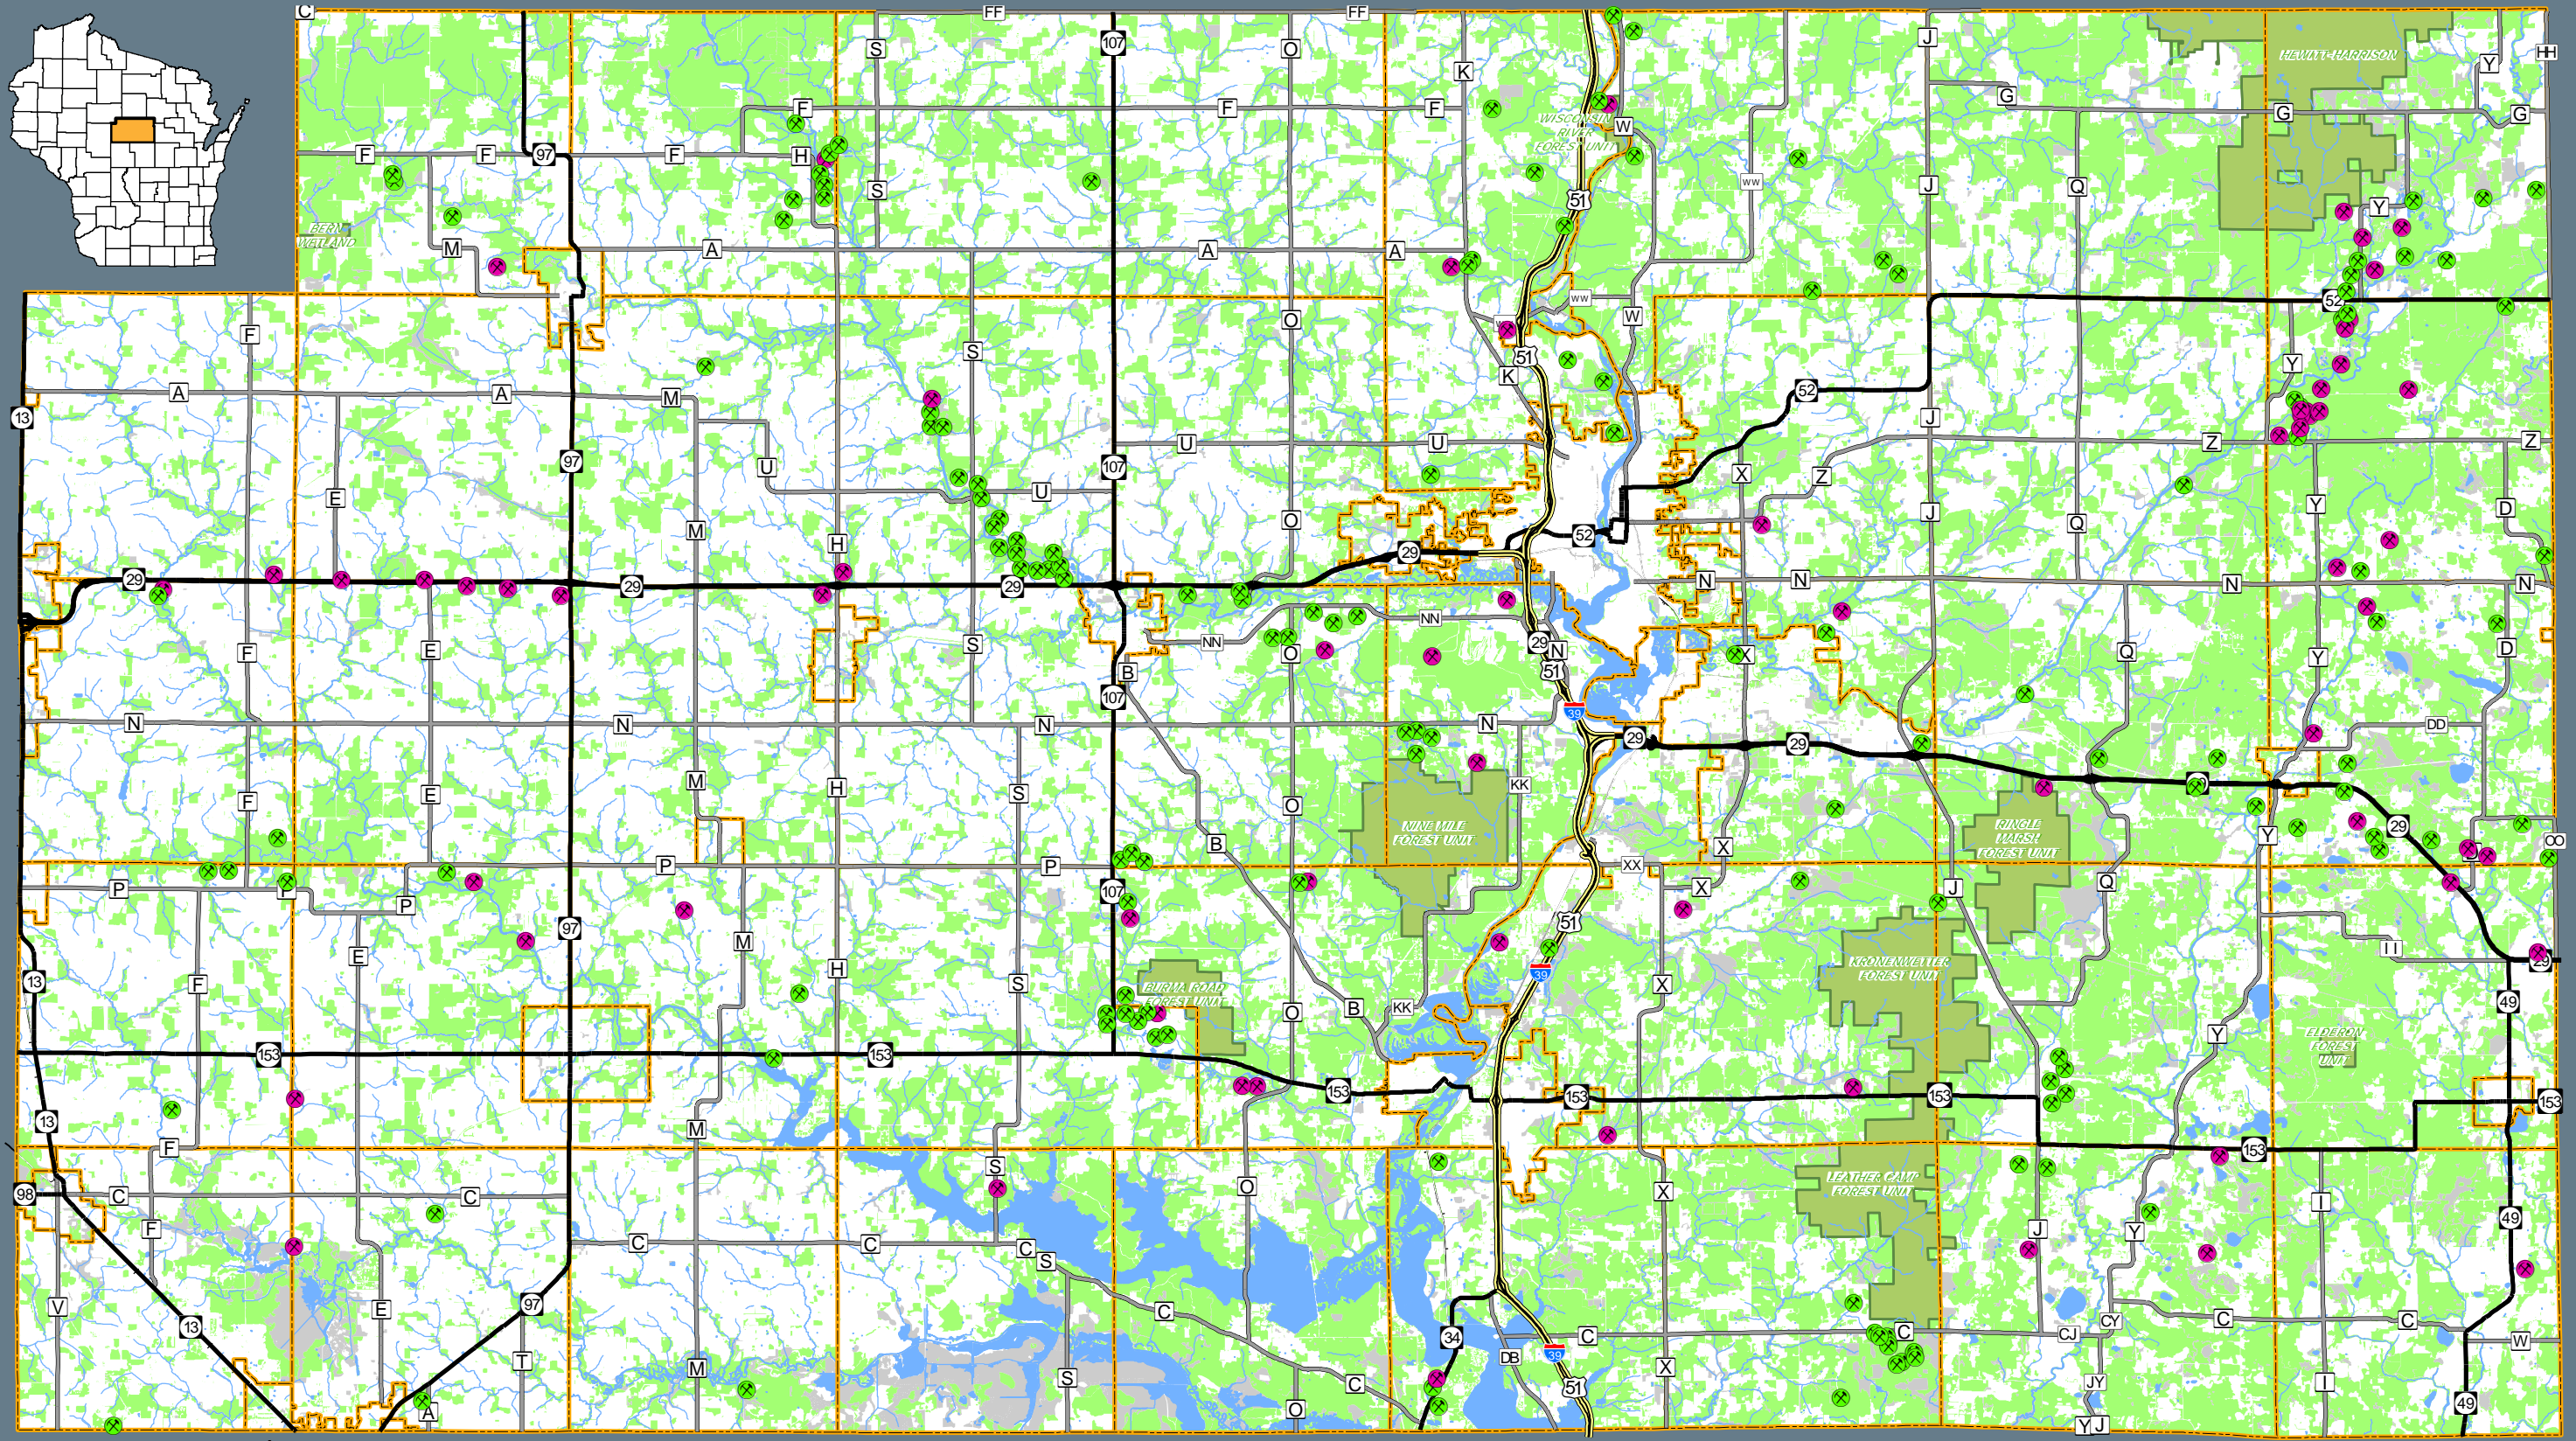

Legend

US Highway	County Highways	County Forest Units	Open Lands	Non-Metallic Mines
State Highways	Railroad	Developed	Woodlands	Open
	Water			Closed

Natural Resources

Marathon County, Wisconsin

SOURCE: NCWRPC, WIDNR, Marathon County Geo Services

Comprehensive Plan

This map is neither a legally recorded map nor a survey of the actual boundary of any property depicted. This drawing is a compilation of records, information and data used for reference purposes only. NCWRPC is not responsible for any inaccuracies herein contained.