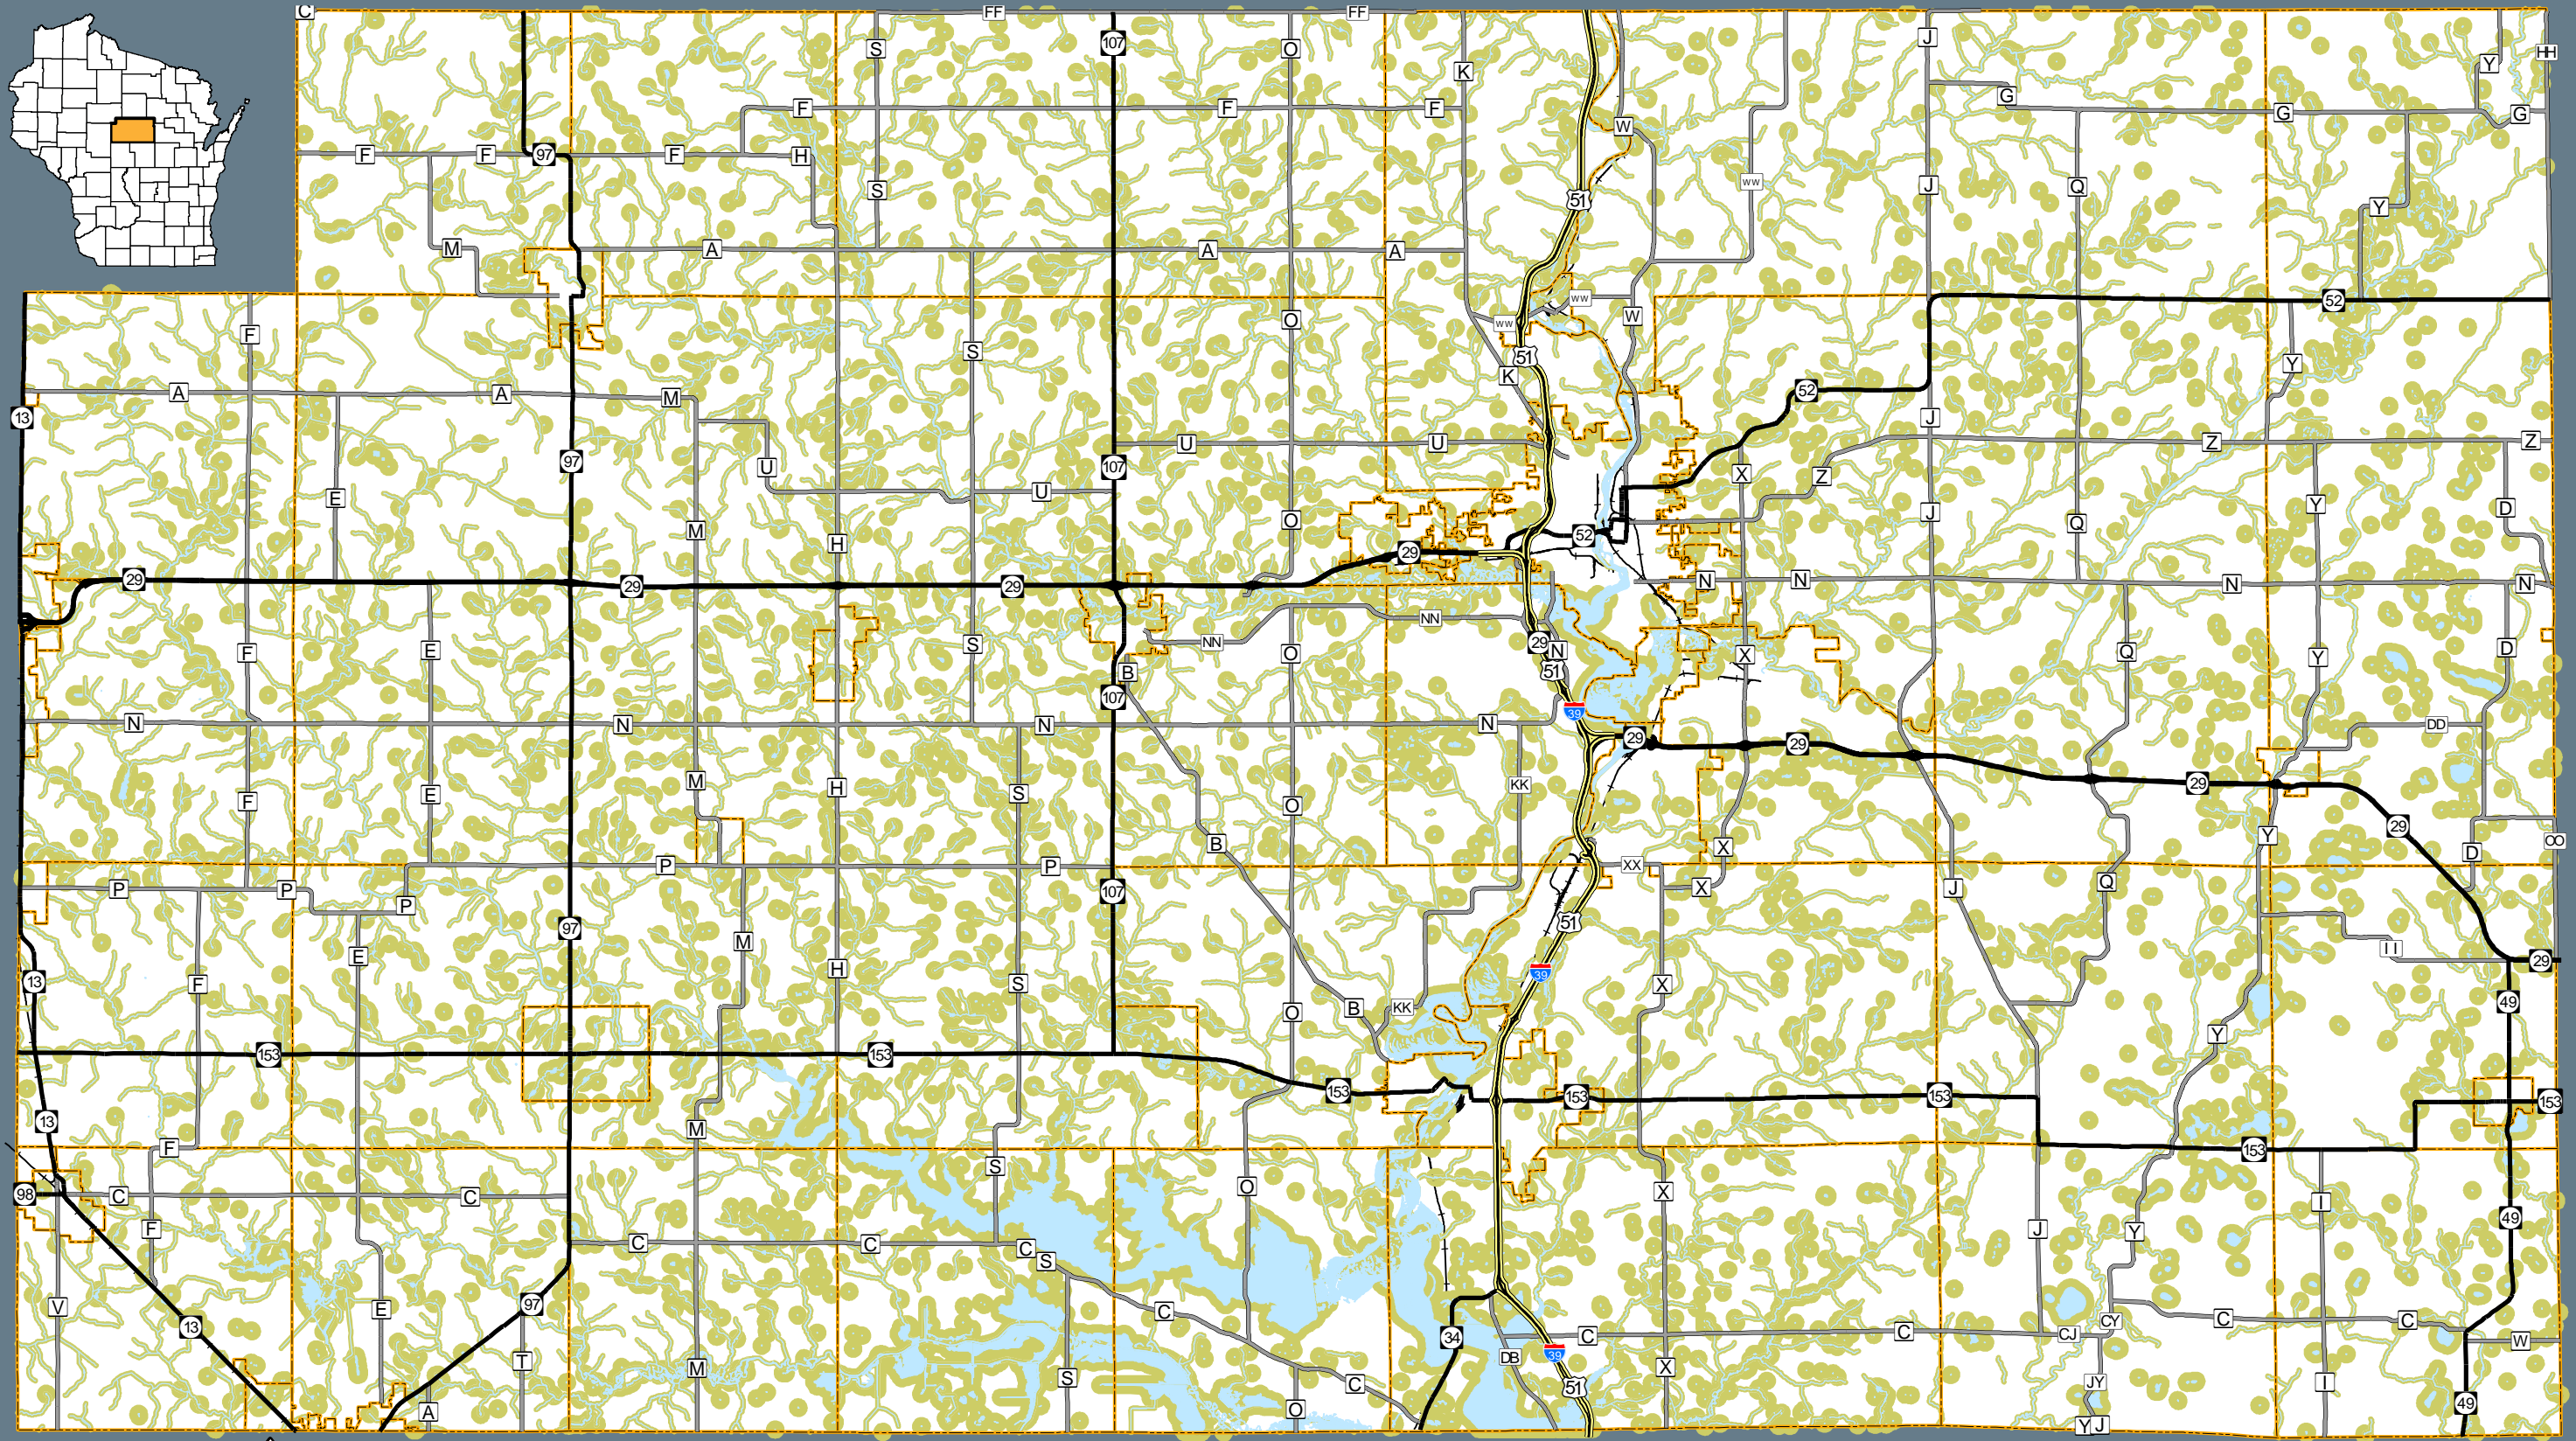

Shoreland Jurisdiction Areas

Marathon County, Wisconsin

Legend

- US Highway
- State Highways
- County Highways
- Minor Civil Divisions
- Railroad
- Water
- Protective Shoreland

SOURCE: NCWRPC, WIDNR, Marathon County Geo Services

Comprehensive Plan

This map is neither a legally recorded map nor a survey of the actual boundary of any property depicted. This drawing is a compilation of records, information and data used for reference purposes only. NCWRPC is not responsible for any inaccuracies herein contained.