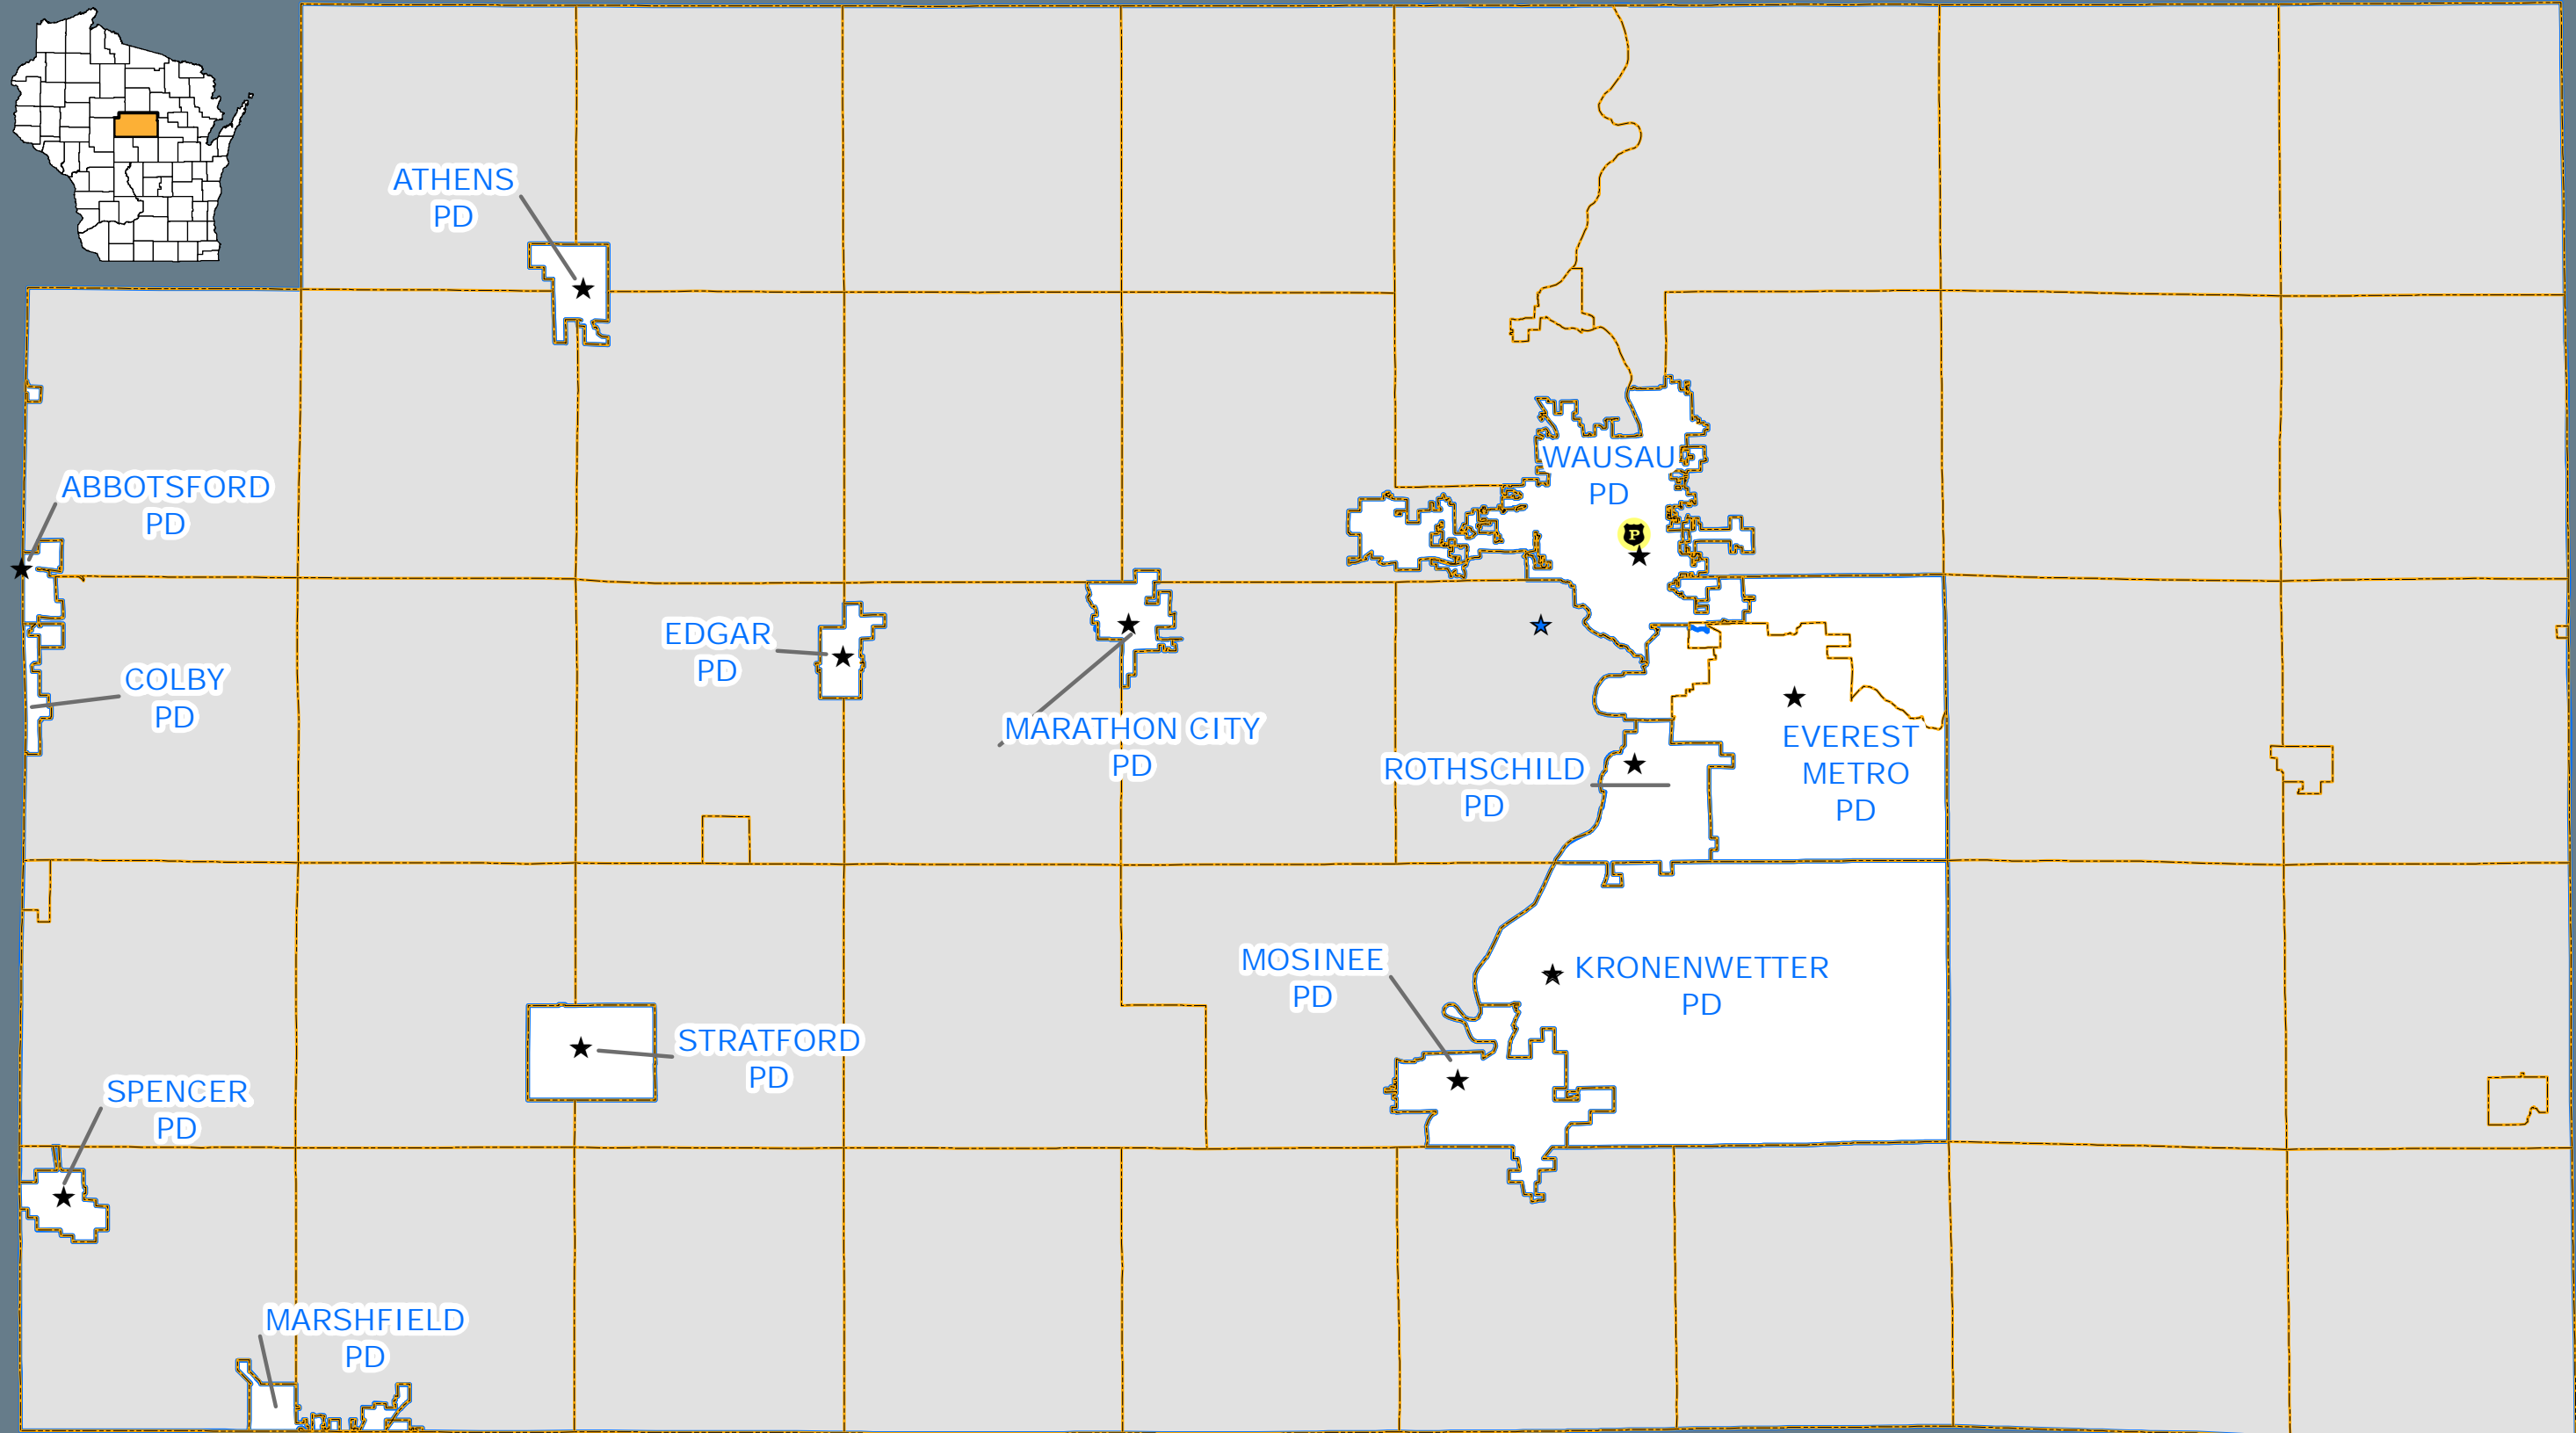

Legend

- Minor Civil Divisions
- Police Boundaries
- Marathon Co Sheriff
- ★ WI State Patrol
- ★ Police Station
- P Sheriff Department

Law Enforcement Service

Marathon County, Wisconsin

SOURCE: NCWRPC, NRCS,
Marathon County Geo Services

Comprehensive Plan

This map is neither a legally recorded map nor a survey of the actual boundary of any property depicted. This drawing is a compilation of records, information and data used for reference purposes only. NCWRPC is not responsible for any inaccuracies herein contained.