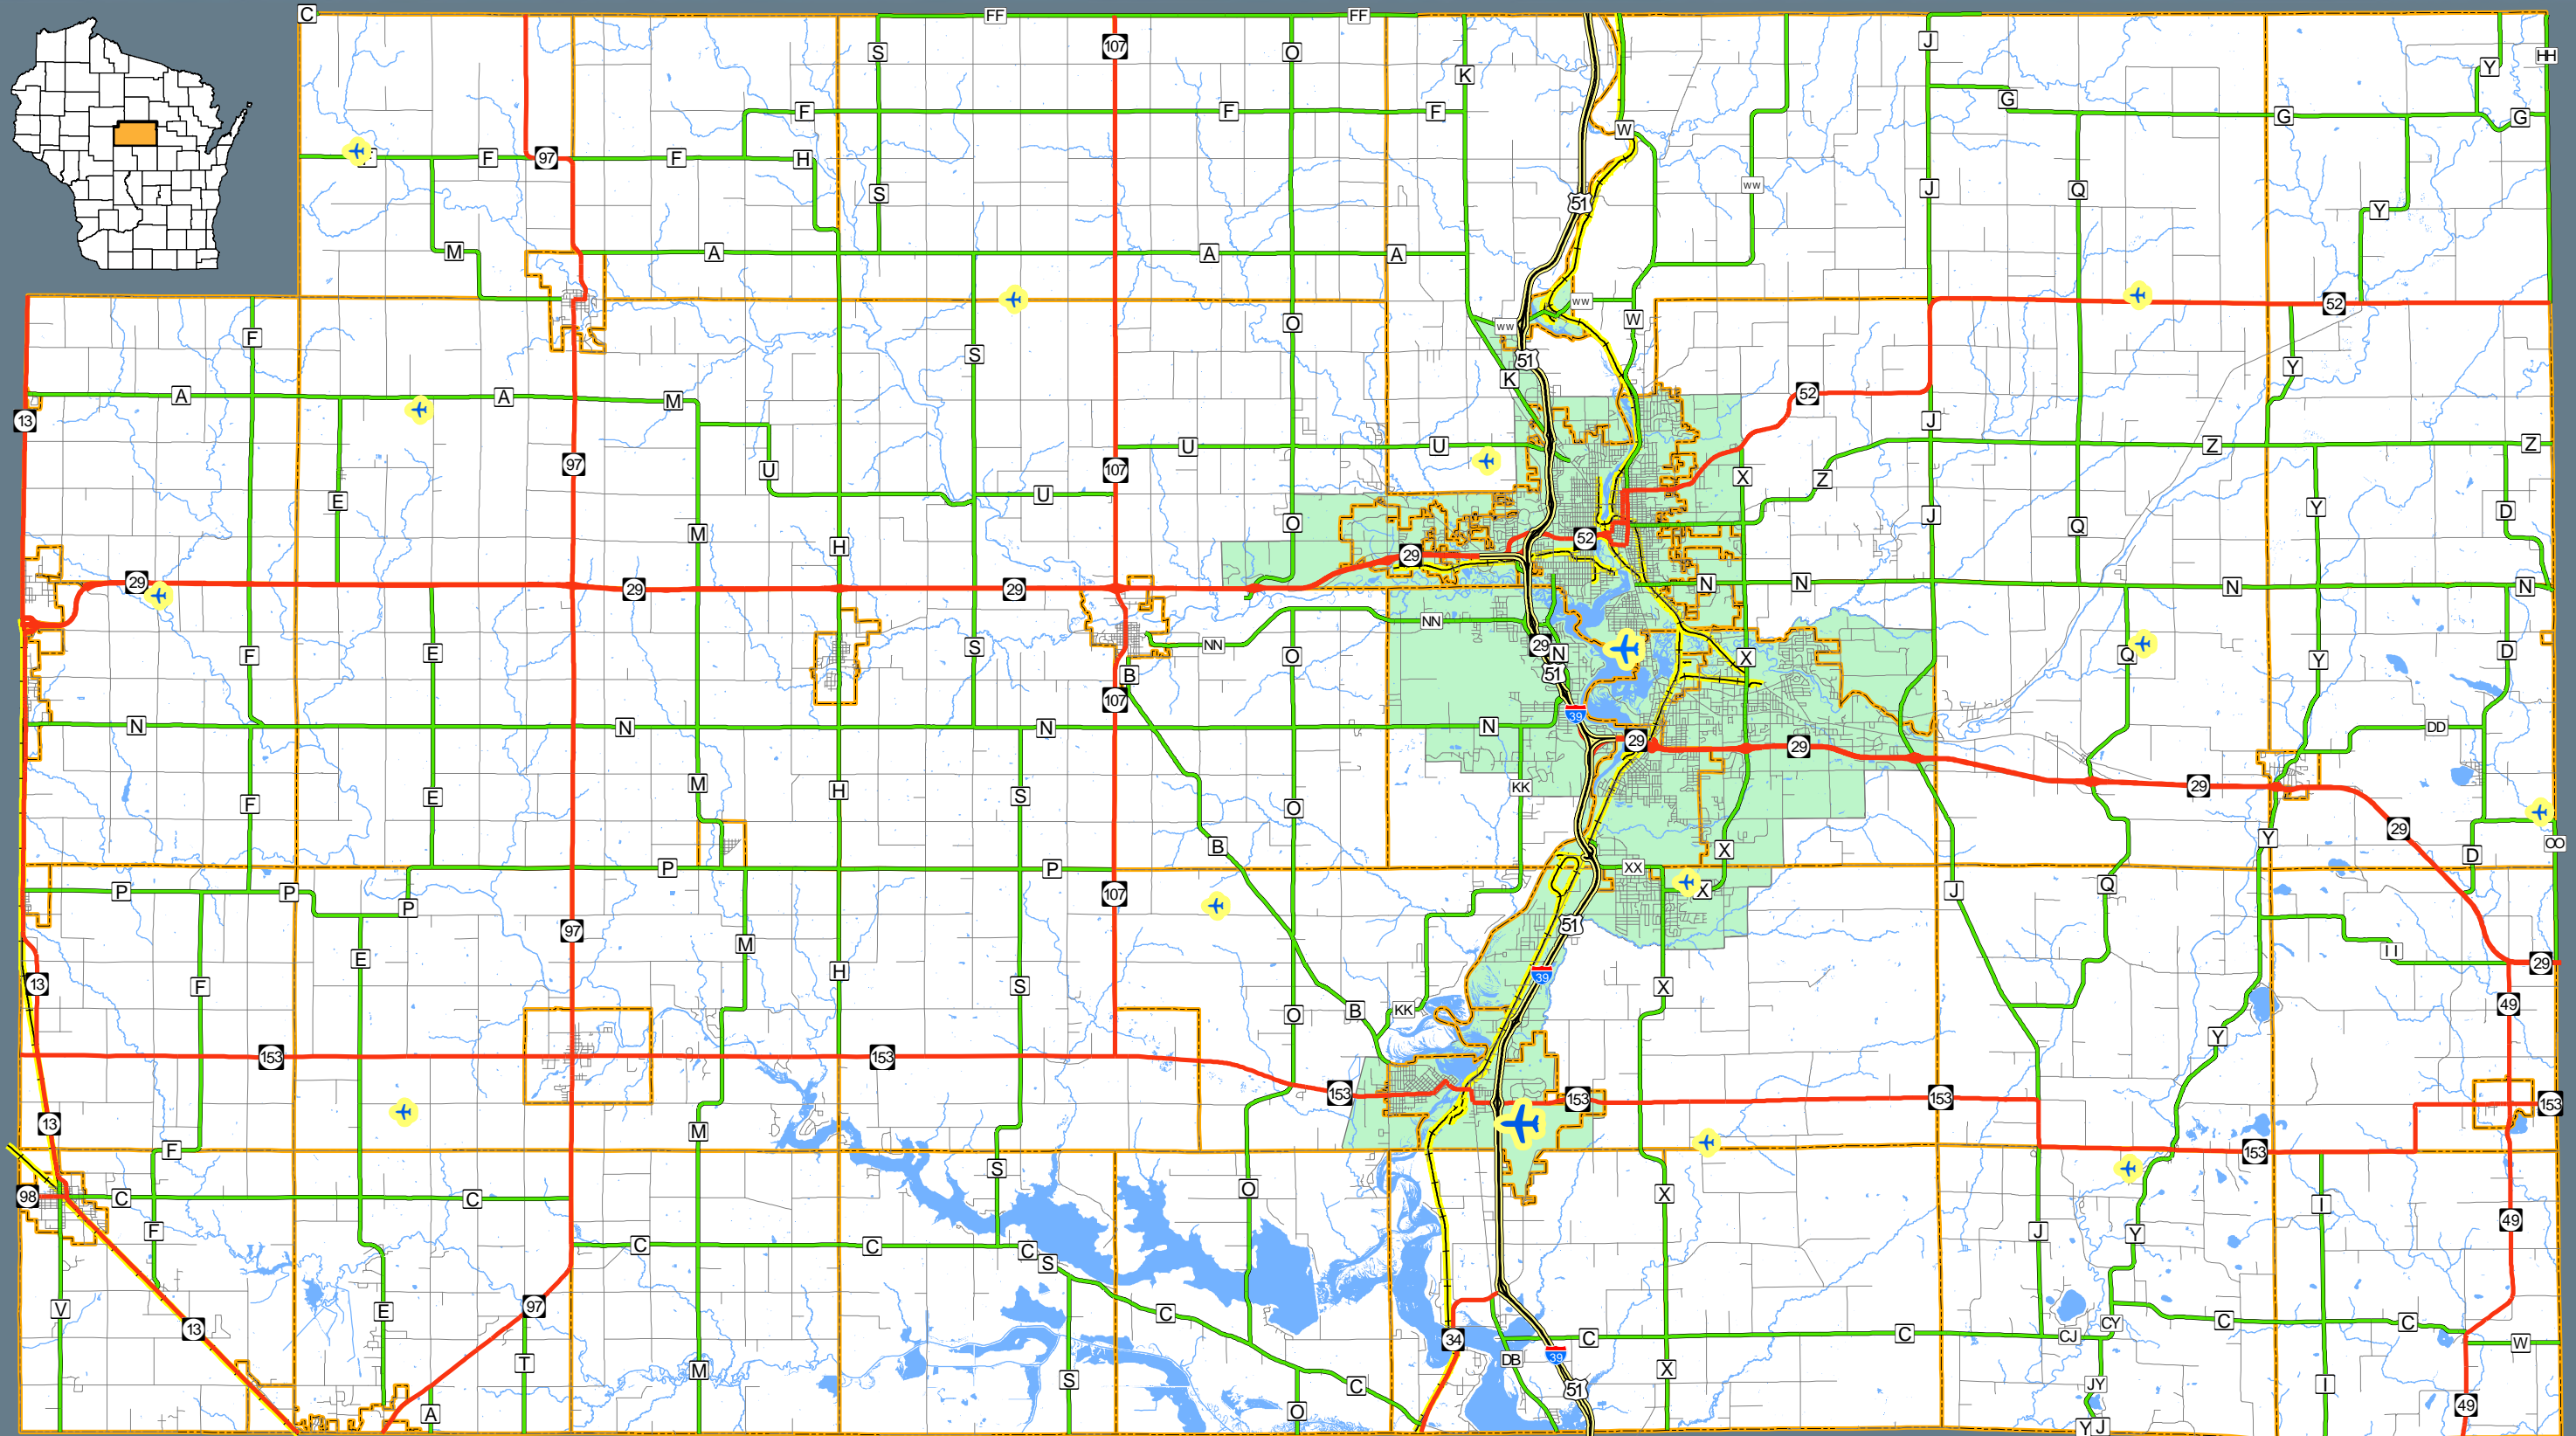

Legend

- US Highway
- State Highways
- County Highways
- Local Roads
- Railroad
- MPO Boundary
- Air Carrier / Air Cargo
- Transport / Corporate
- Grass Strip
- Minor Civil Divisions
- Water

Transportation Marathon County, Wisconsin

SOURCE: NCWRPC, NRCS,
Marathon County Geo Services

Comprehensive Plan

This map is neither a legally recorded map nor a survey of the actual boundary of any property depicted. This drawing is a compilation of records, information and data used for reference purposes only. NCWRPC is not responsible for any inaccuracies herein contained.