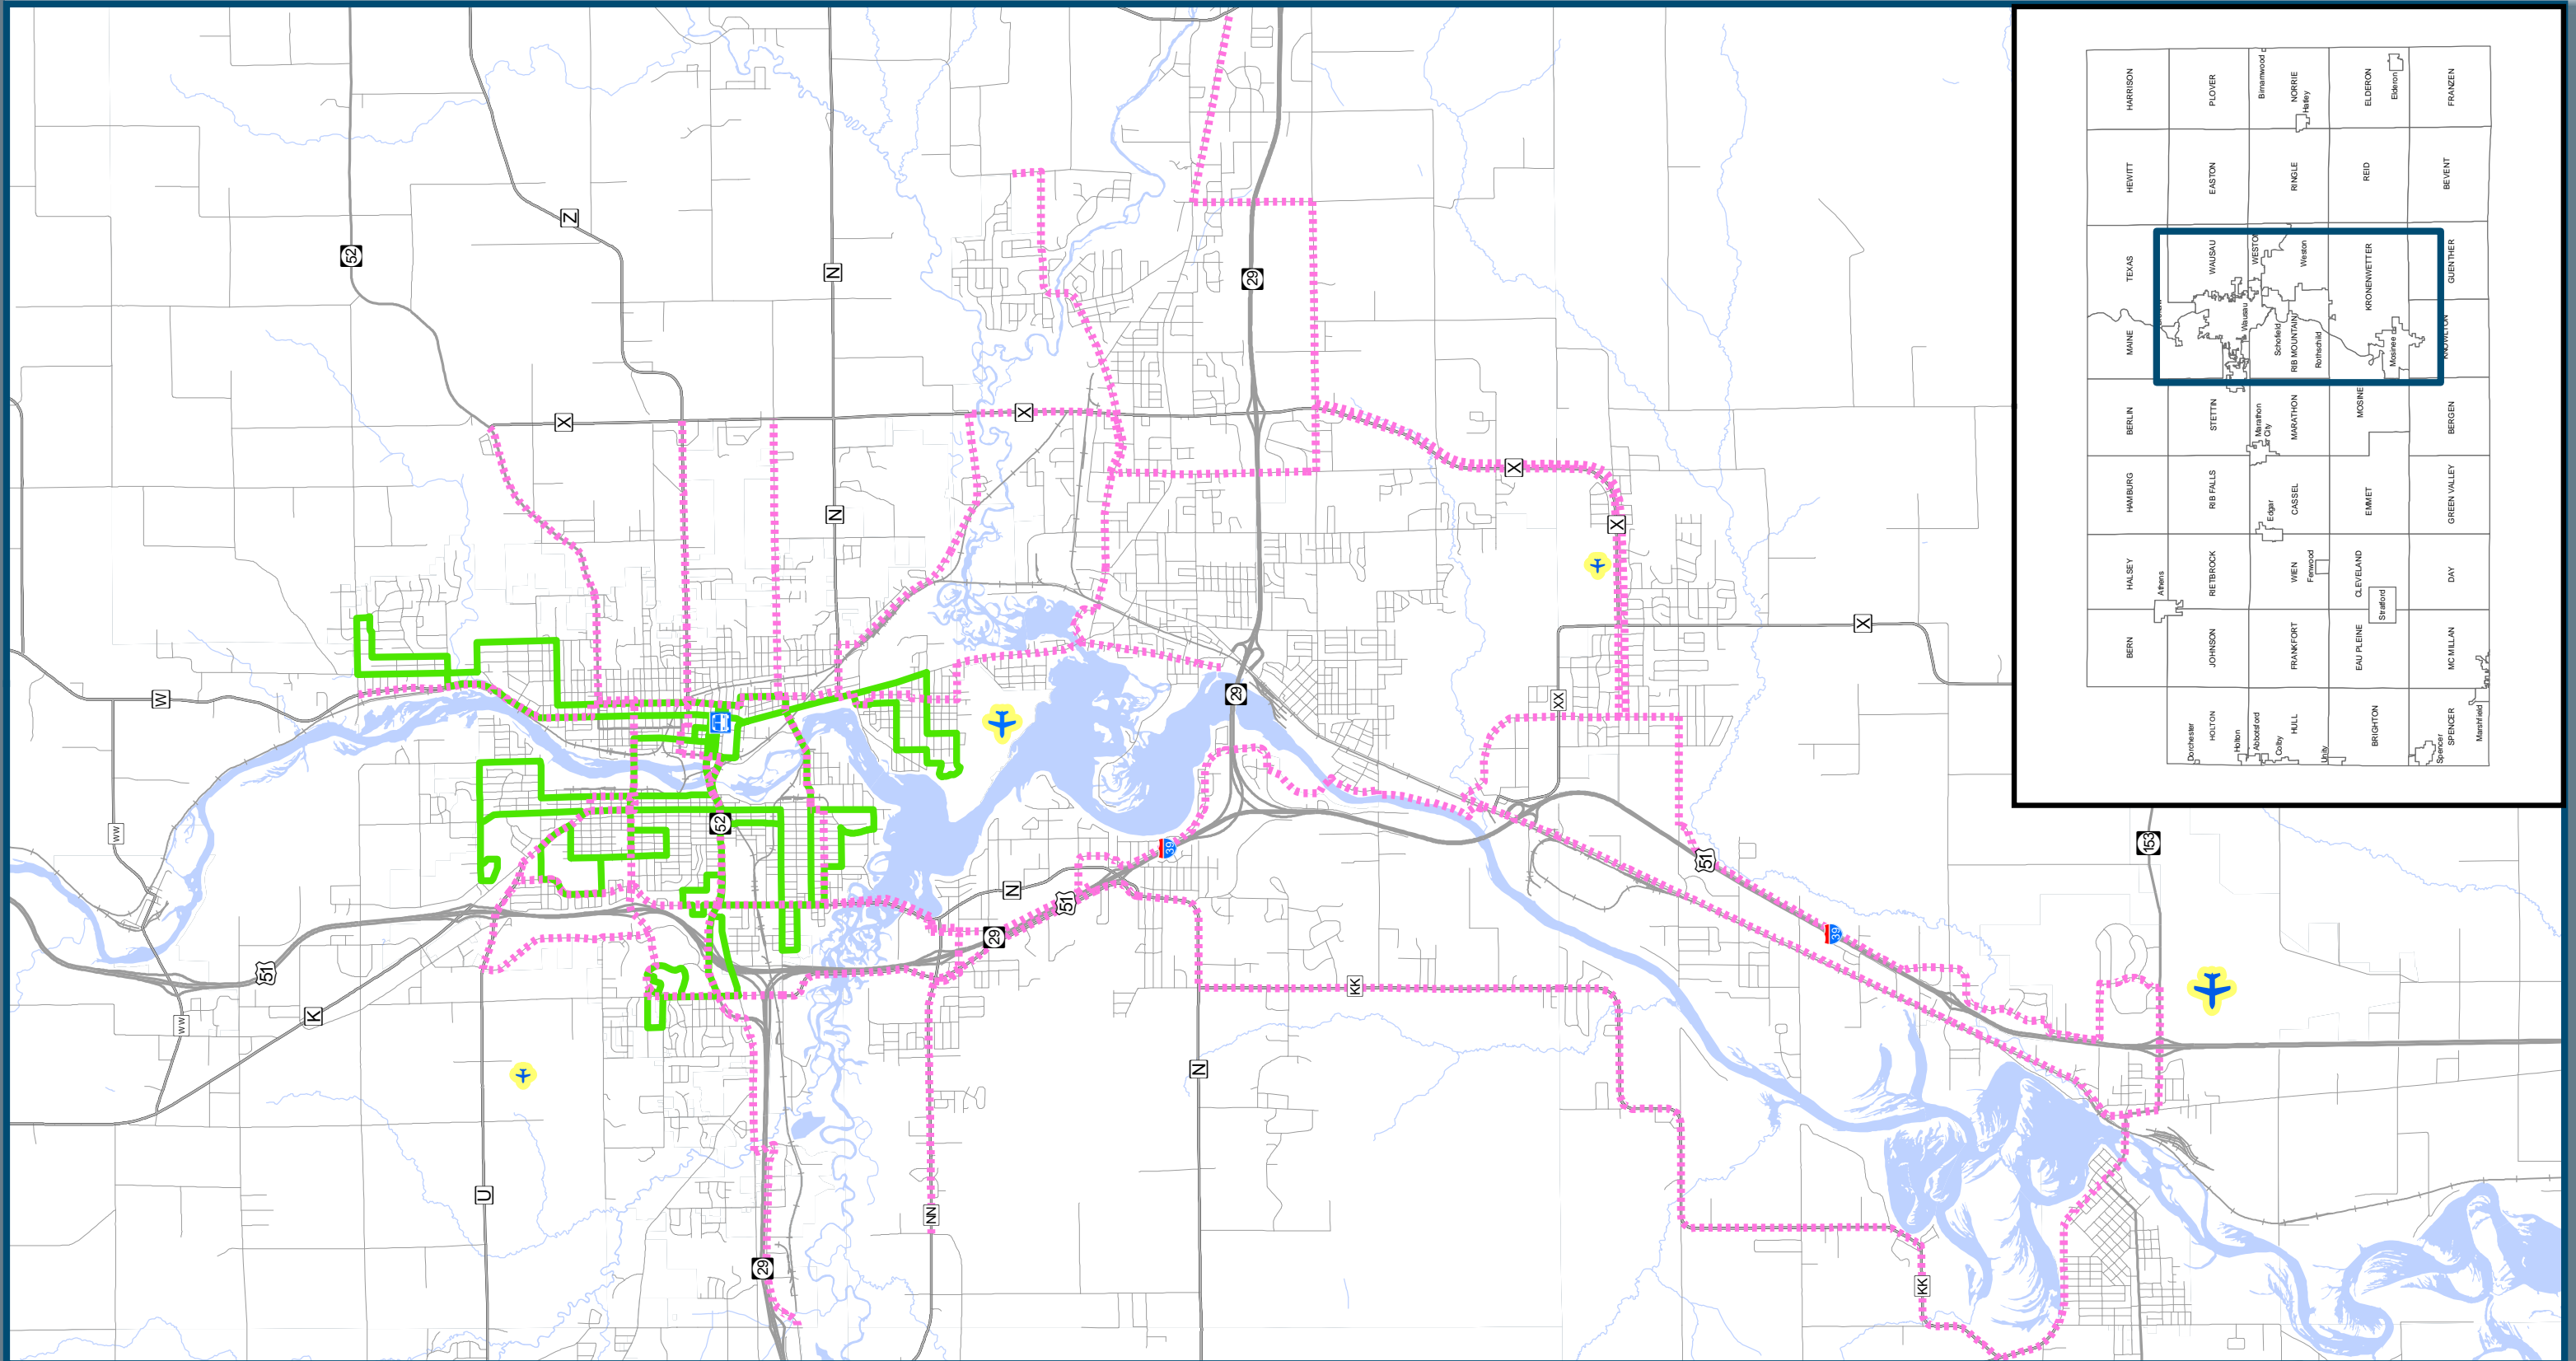

Legend

- US & State Highways
- County Highways
- Local Roads
- Railroad
- Water
- Bike Routes
- Bus Service
- Transit Center
- Air Carrier / Air Cargo
- Transport / Corporate
- Grass Strip

Metro-Transportation

Marathon County, Wisconsin

SOURCE: NCWRPC, NRCS, Marathon County Geo Services

Comprehensive Plan

This map is neither a legally recorded map nor a survey of the actual boundary of any property depicted. This drawing is a compilation of records, information and data used for reference purposes only. NCWRPC is not responsible for any inaccuracies herein contained.