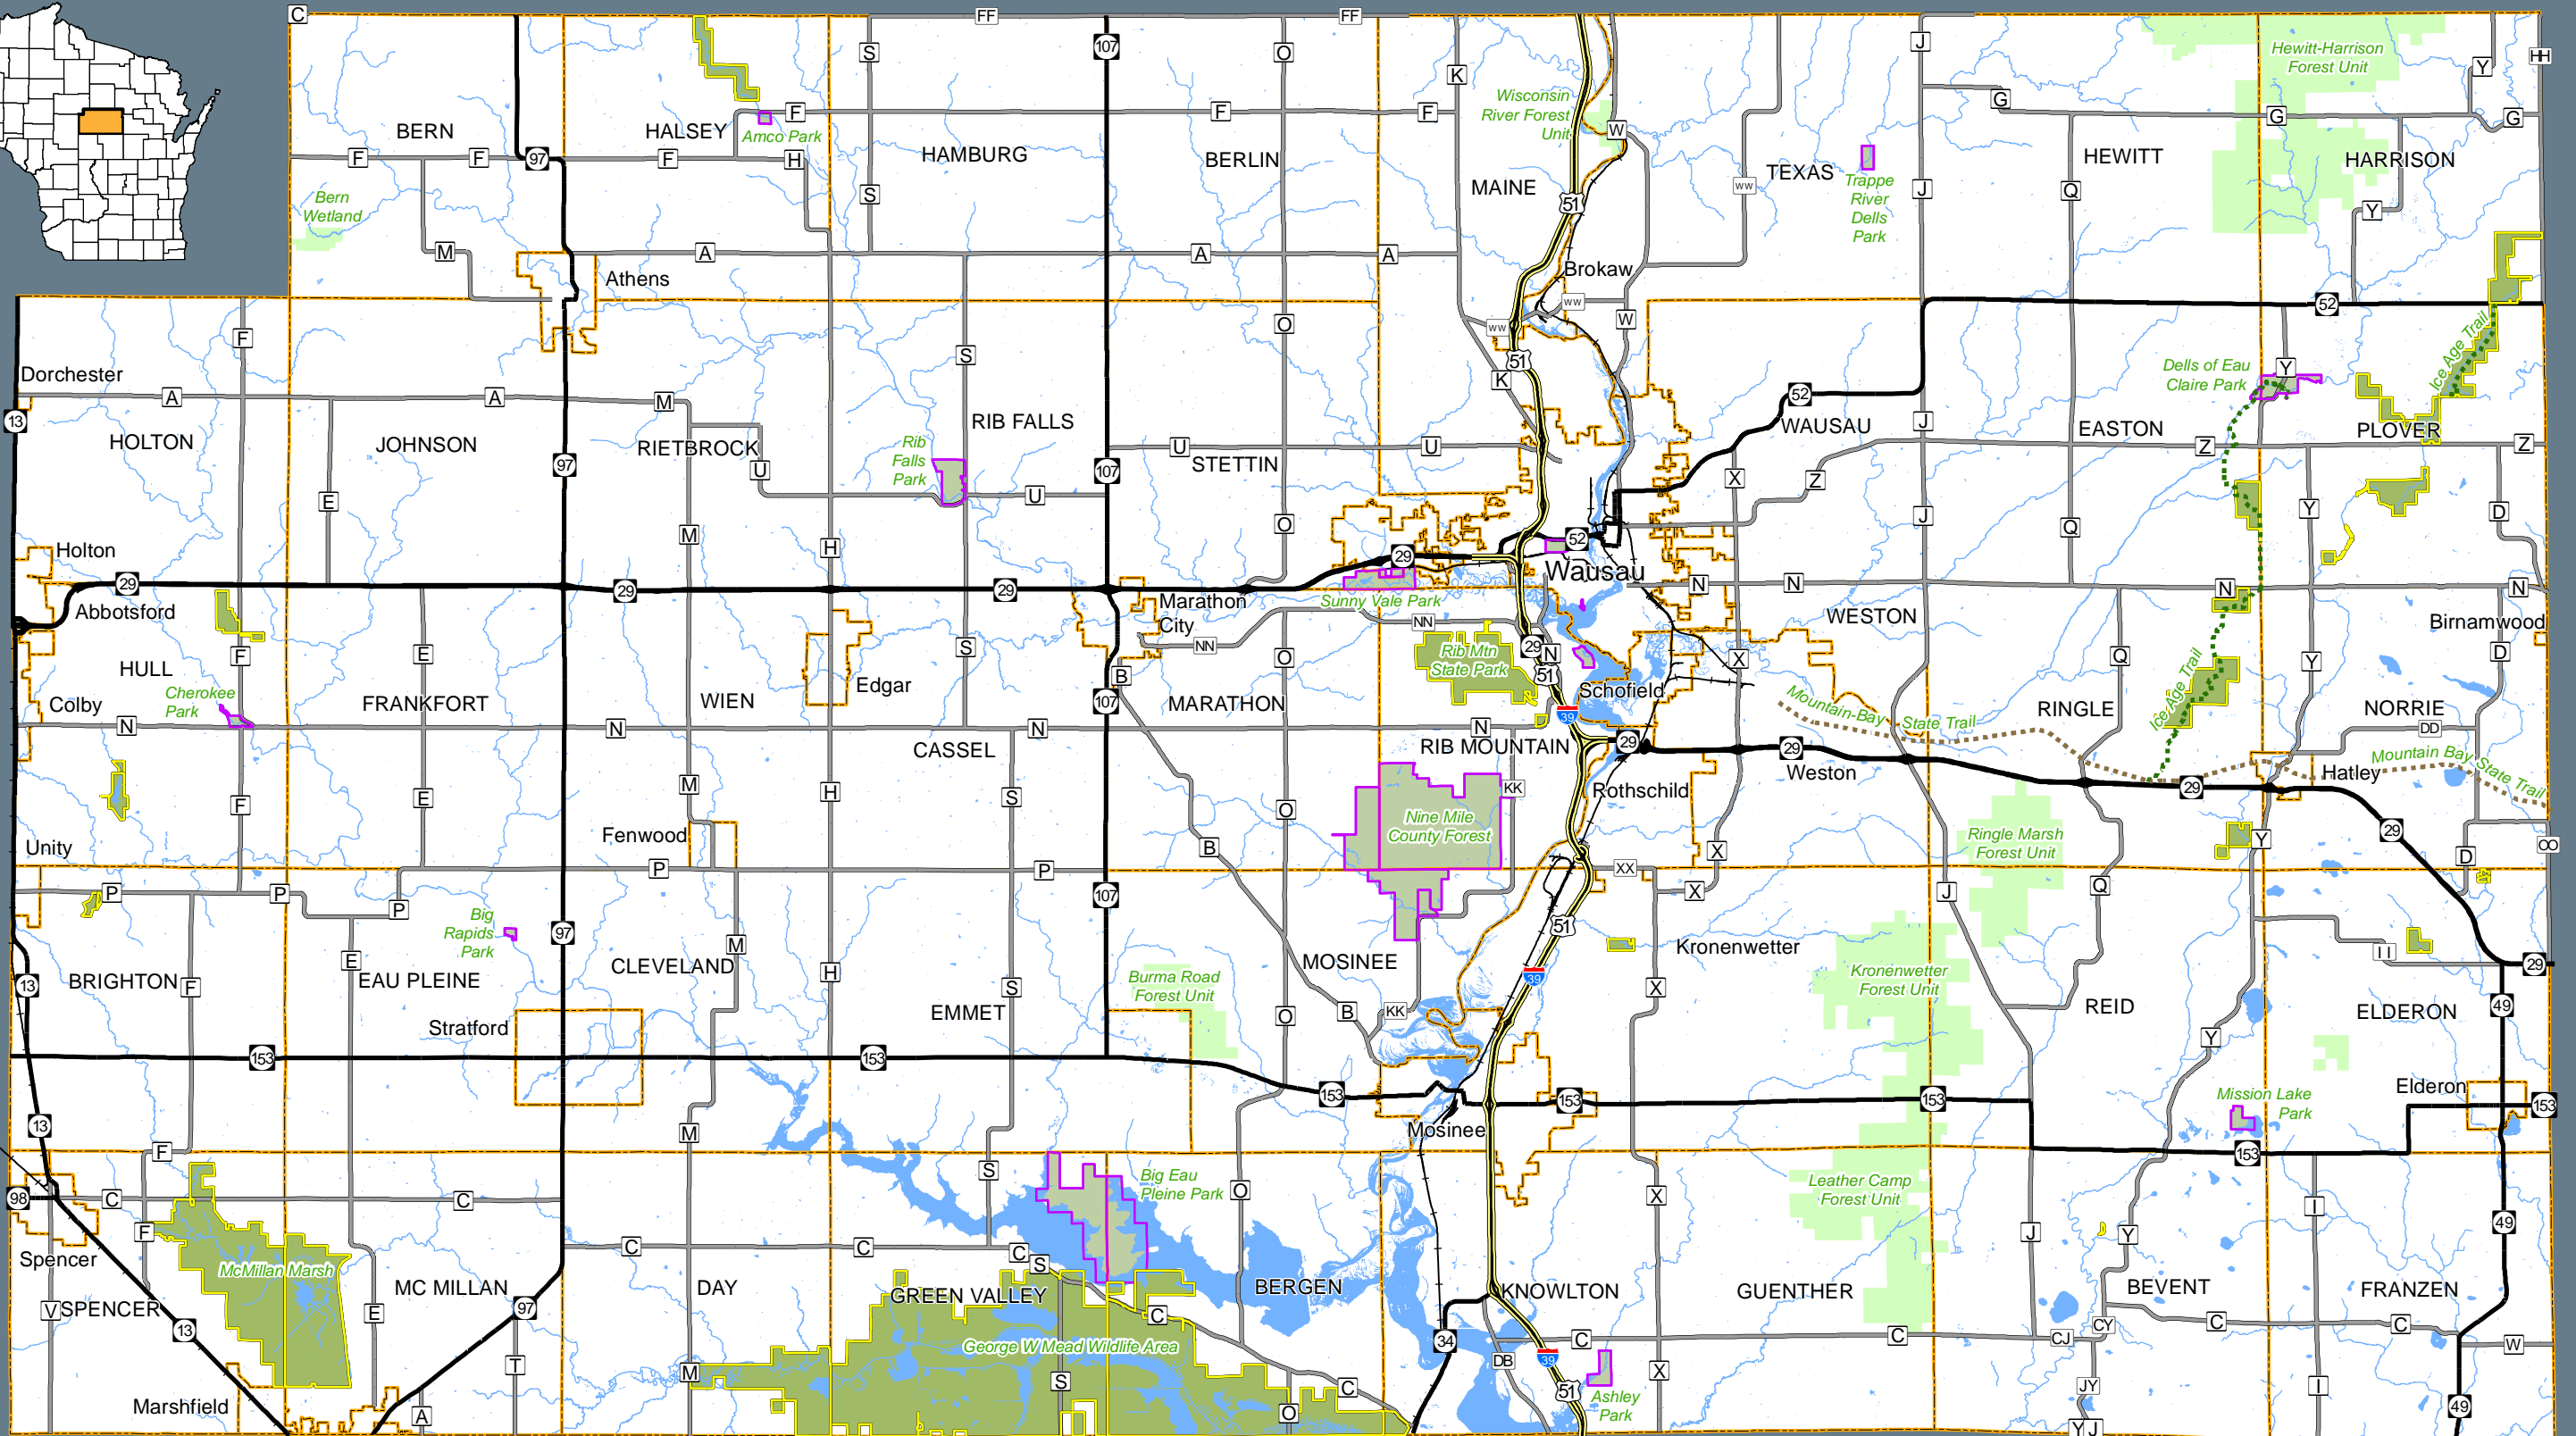

Legend

Minor Civil Divisions	Railroad	Forest Units
US Highway	Ice Age Trail	Park Owner
State Highways	Mountain-Bay State Trail	County
County Highways		State

Recreation Areas

Marathon County, Wisconsin

SOURCE: NCRPC, NRCS, Marathon County Geo Services

Comprehensive Plan

This map is neither a legally recorded map nor a survey of the actual boundary of any property depicted. This drawing is a compilation of records, information and data used for reference purposes only. NCRPC is not responsible for any inaccuracies herein contained.