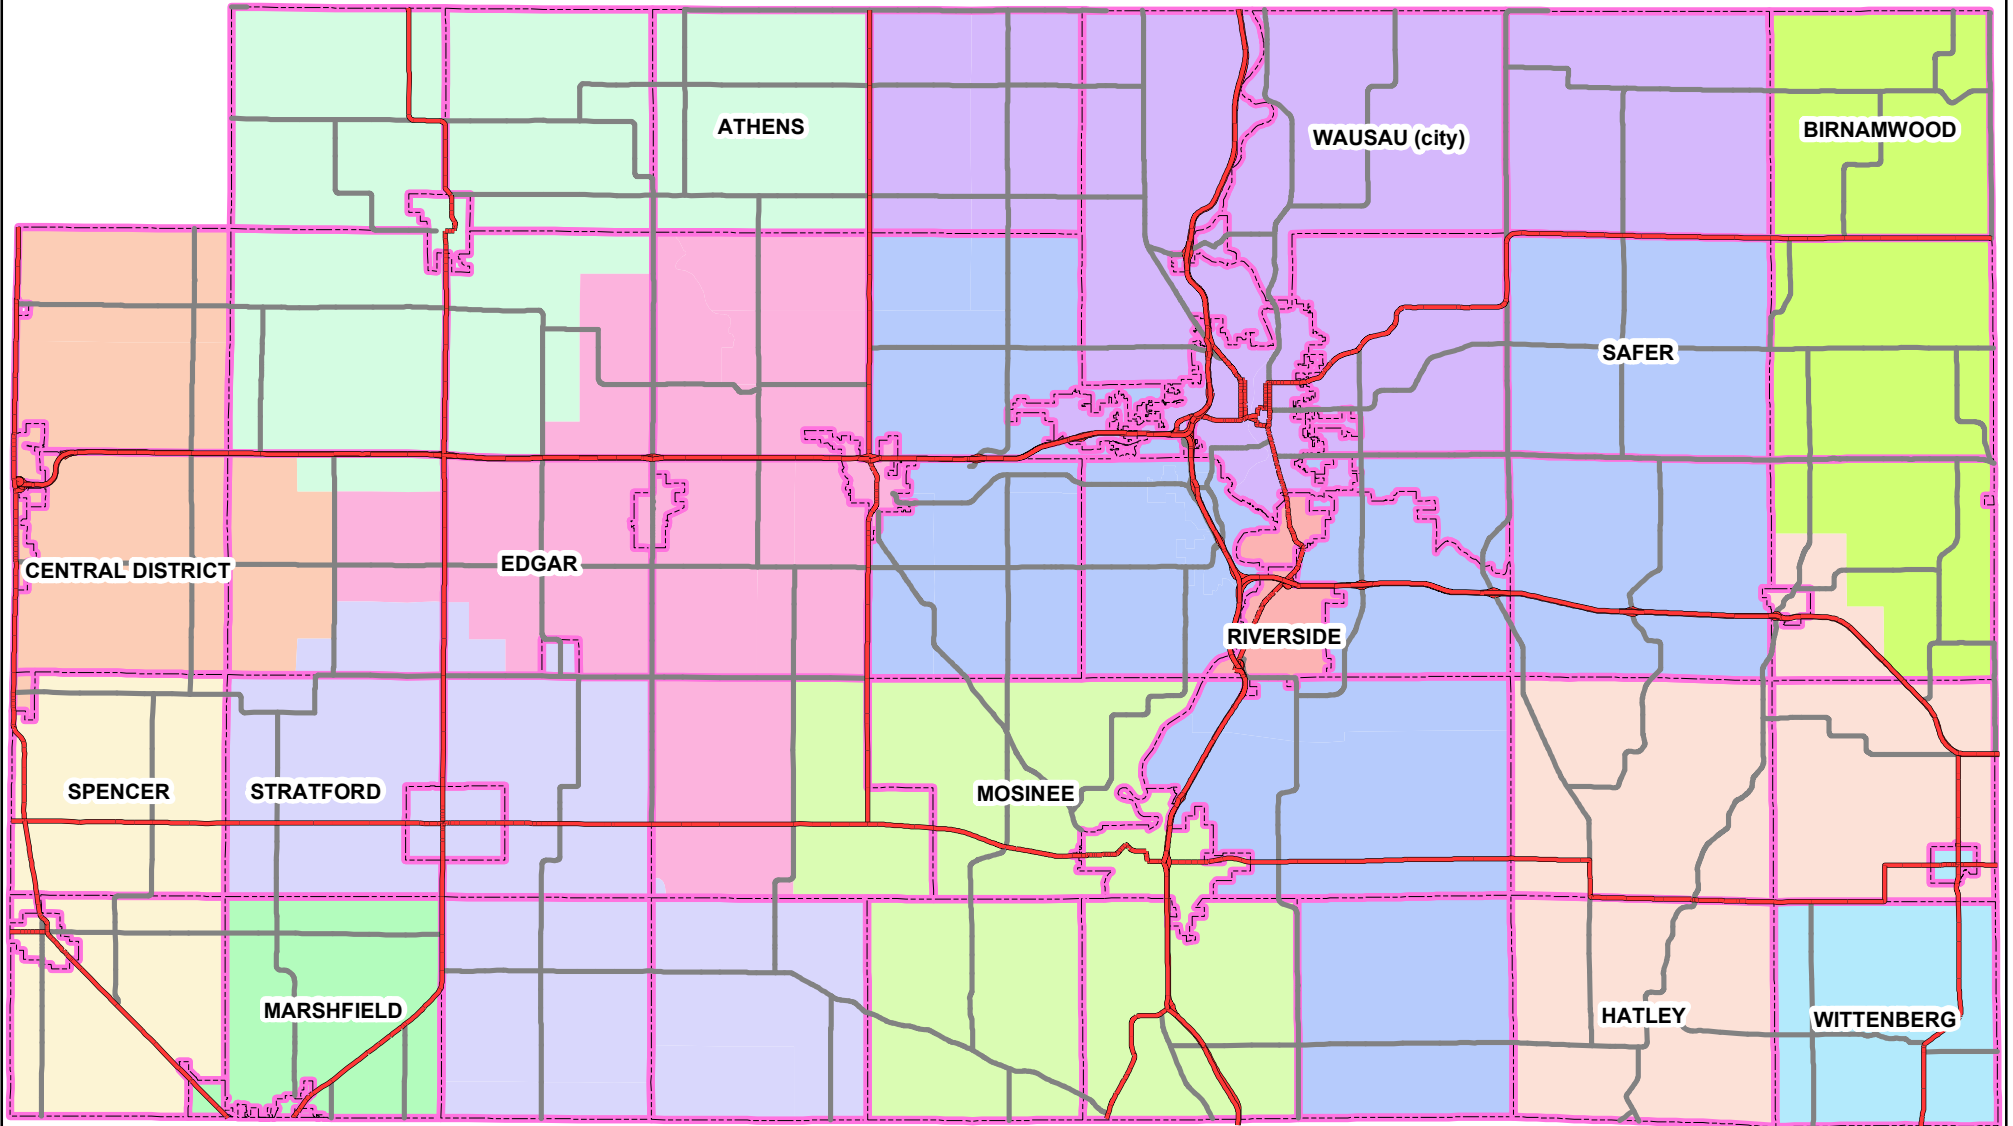

EMS DISTRICTS - MARATHON COUNTY, WI