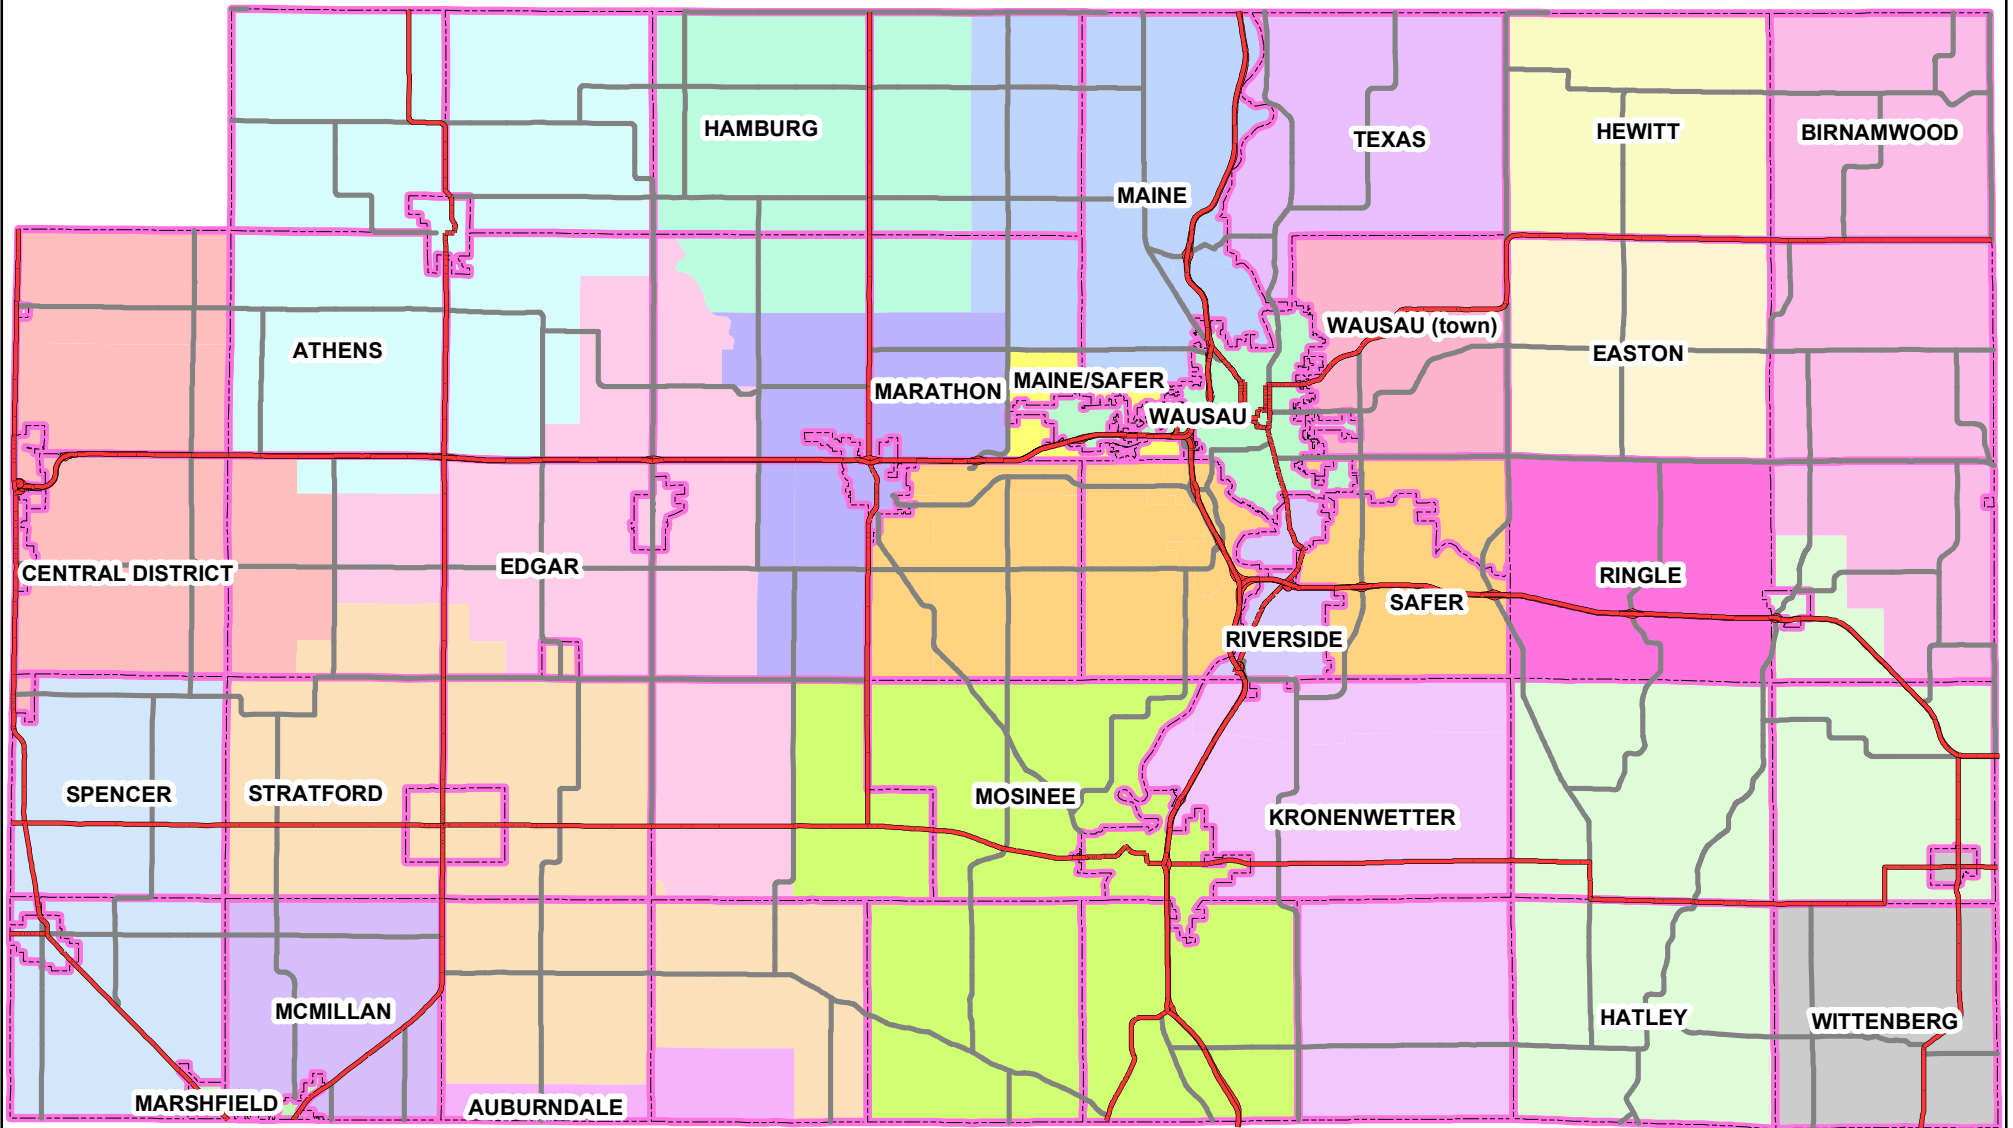

FIRE DISTRICTS - MARATHON COUNTY, WI

Map Developed by Marathon County GIS
Date: 2/3/2021

Fire District Features		Fire Districts					
	State & US Highways		EDGAR		MARATHON		SPENCER
	County Roads		HAMBURG		MARSHFIELD		STRATFORD
	Municipal Boundary		HATLEY		MCMILLAN		TEXAS
			HEWITT		MOSINEE		WAUSAU
			BIRNAMWOOD		KRONENWETTER		RINGLE
			CENTRAL DISTRICT		MAINE		RIVERSIDE
			WAUSAU (town)		SAFER		WITTENBERG
			EASTON		MAINE/SAFER