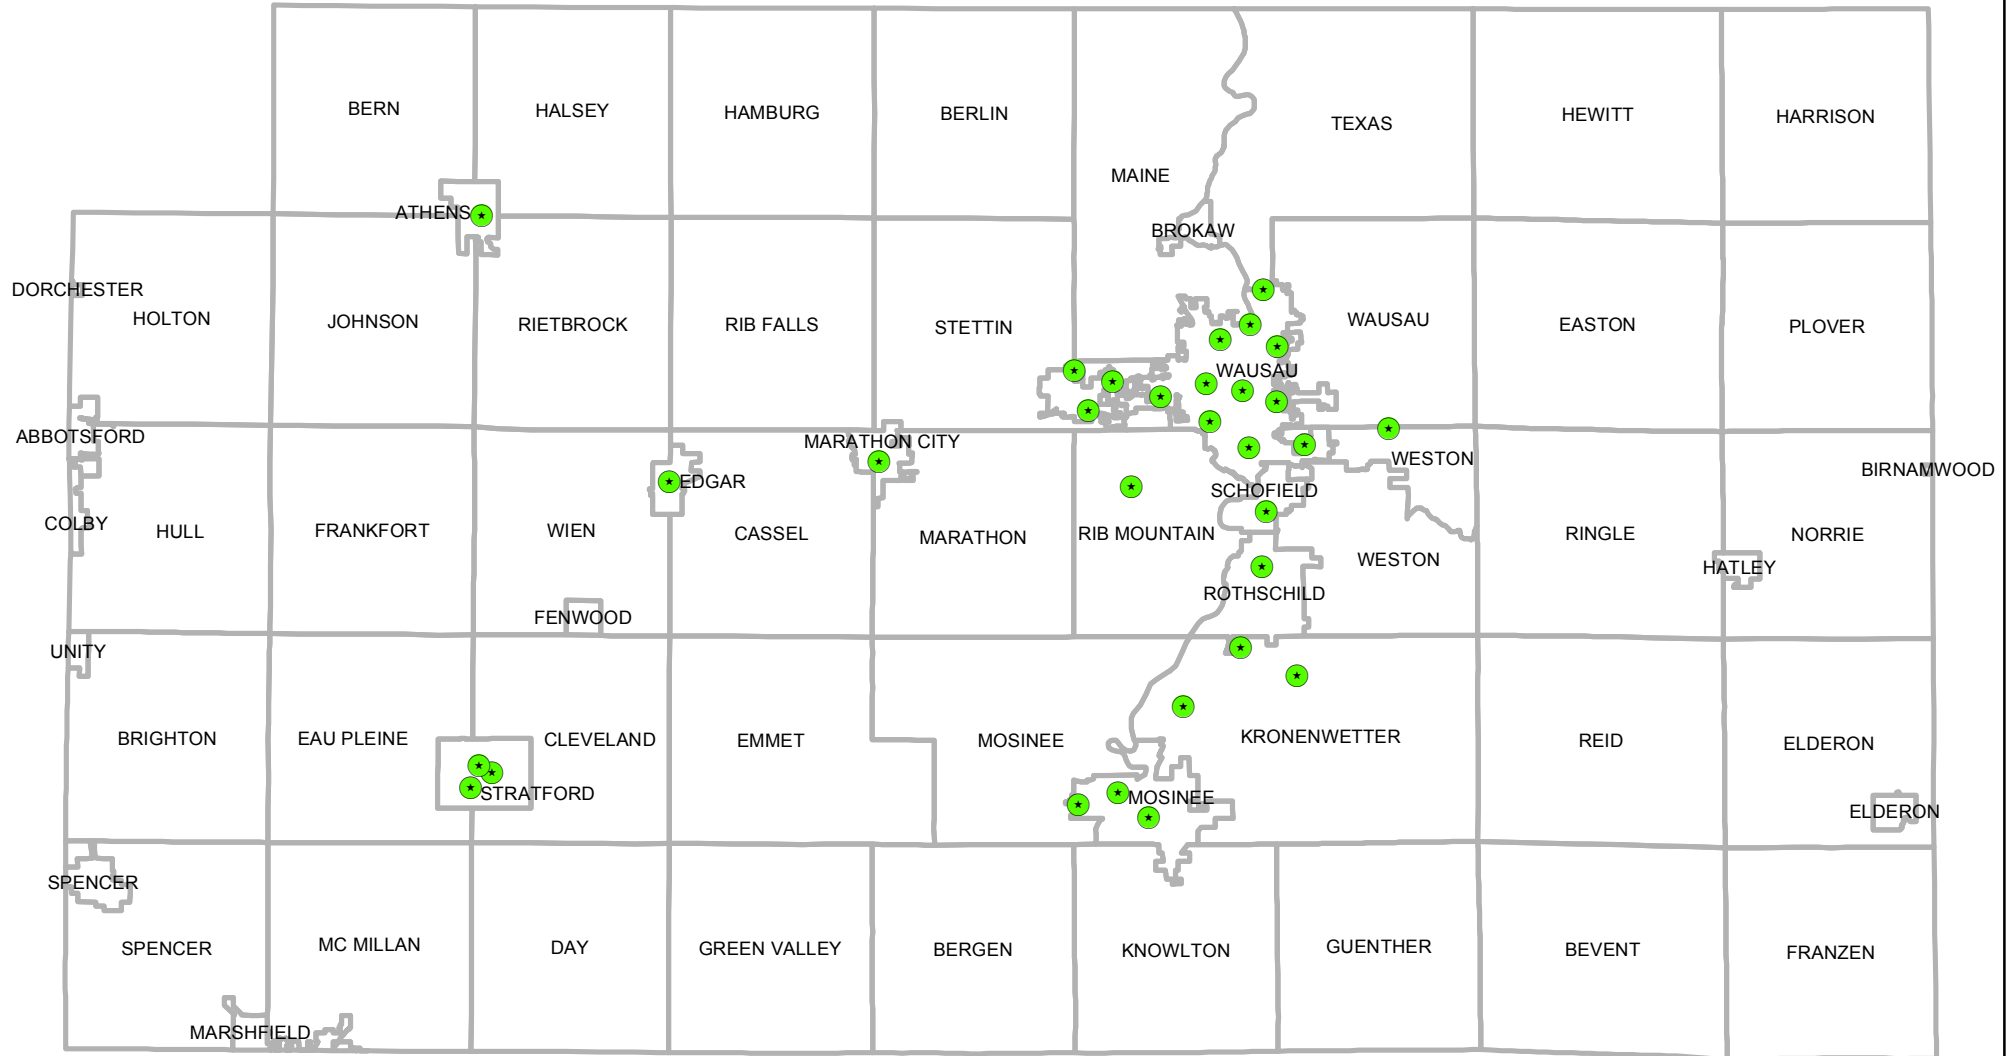

MARATHON COUNTY WI WARNING SIREN LOCATIONS

 Sirens
 Municipal Boundary

Map Date: 04/12/2016