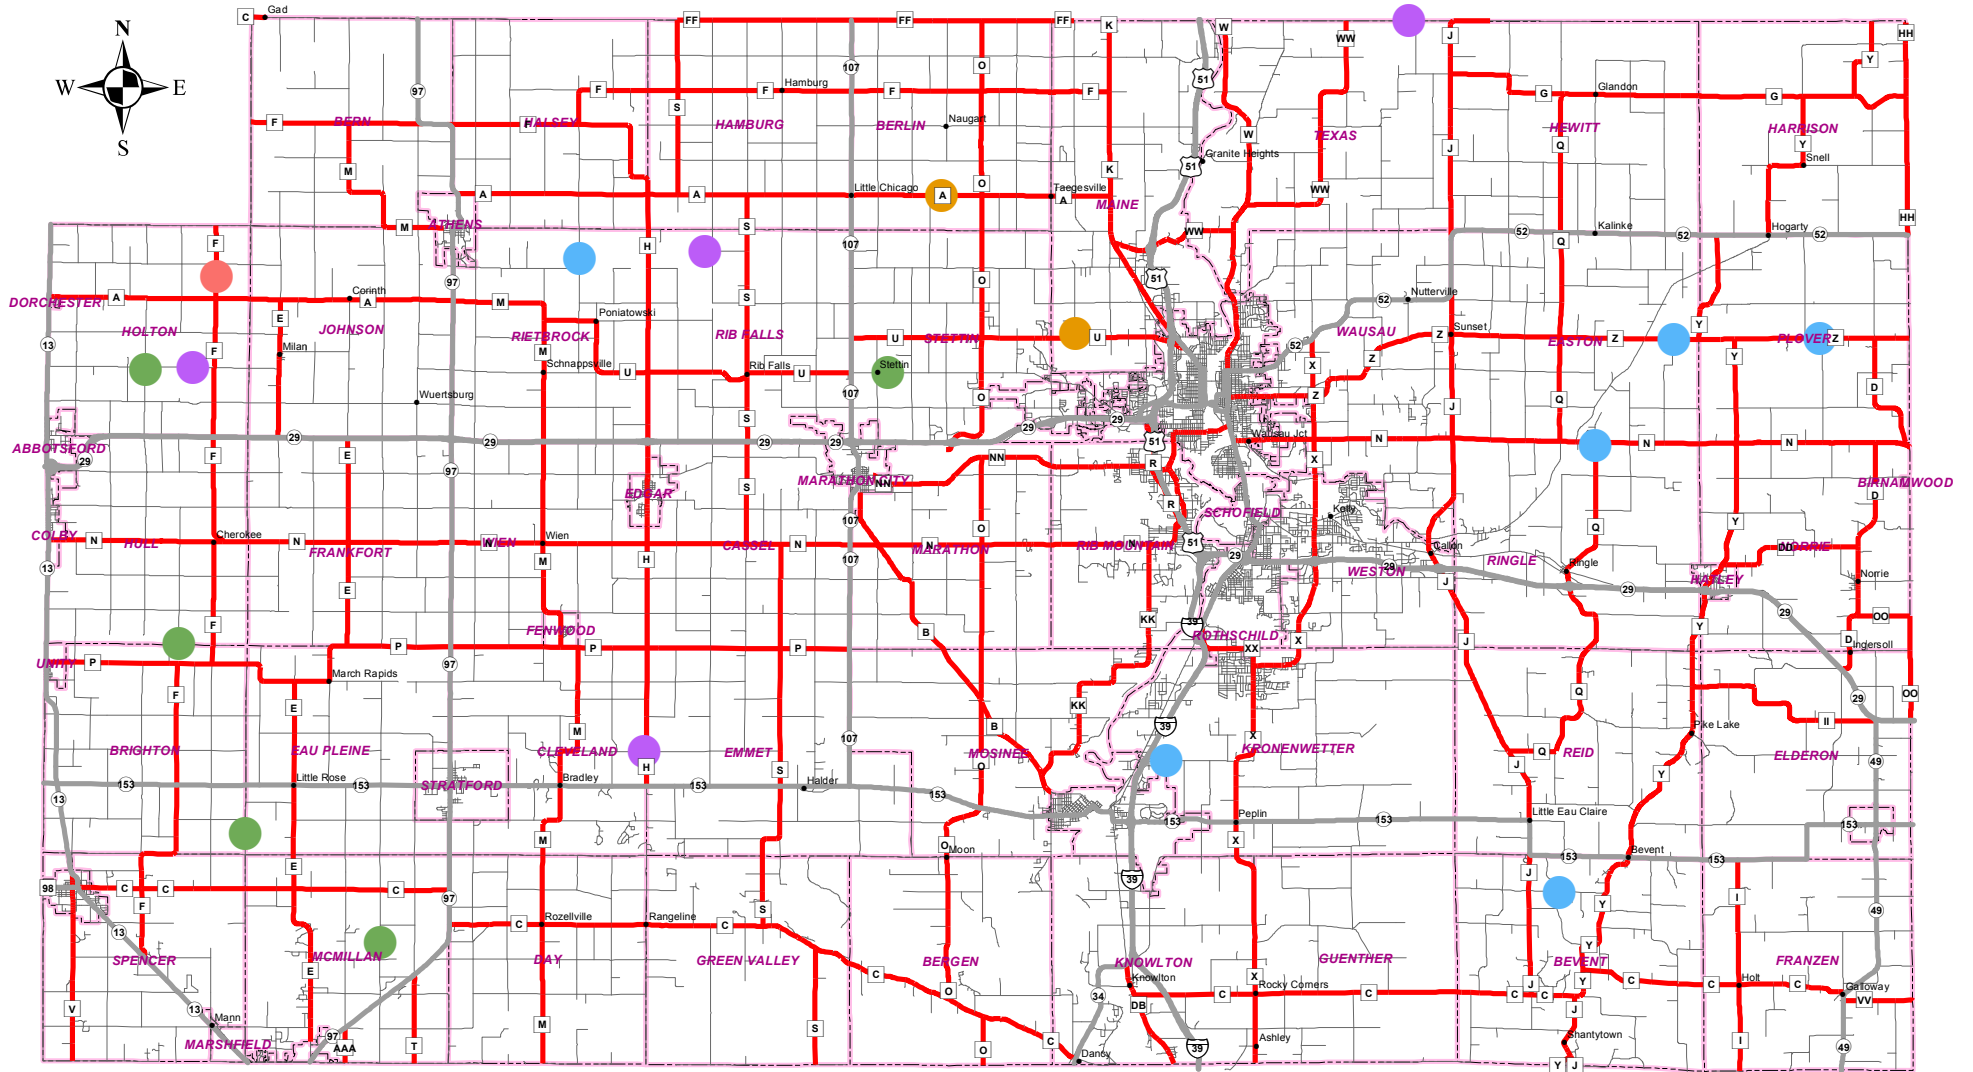

# MARATHON COUNTY, WI BRIDGE WEIGHT LIMITS

## BRIDGE WEIGHT LIMITS

- 15 TON
- 40 TON
- 20 TON
- 45 TON
- 35 TON

- County Roads
- State & US Highways
- Local Roads
- Municipal Boundary

Map Date: 03/21/2019