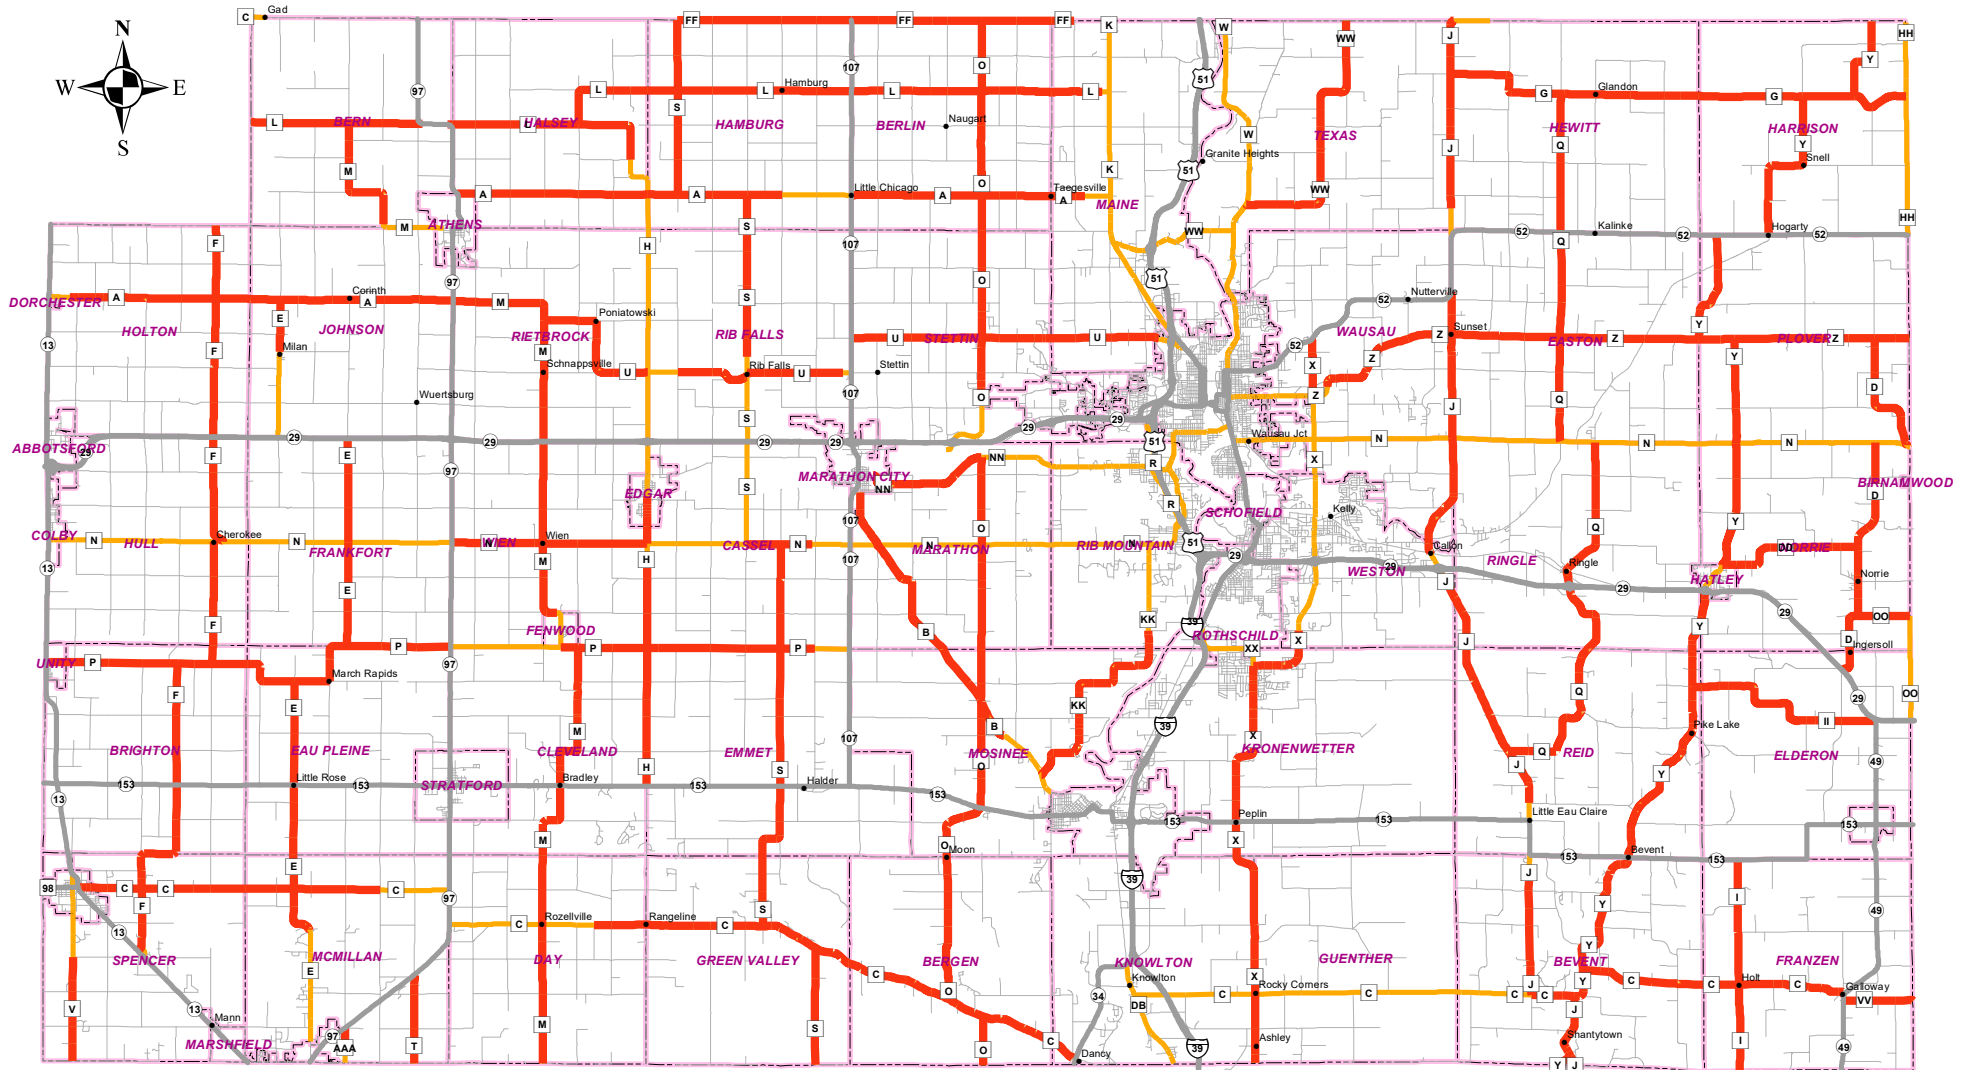

MARATHON COUNTY, WI COUNTY ROADS WITH WEIGHT LIMITS

- County Rds Posted Weight_limits
- County Rds Not Posted
- State & US Highways
- Local Roads
- Municipal Boundary

Map Date: 2/6/2023