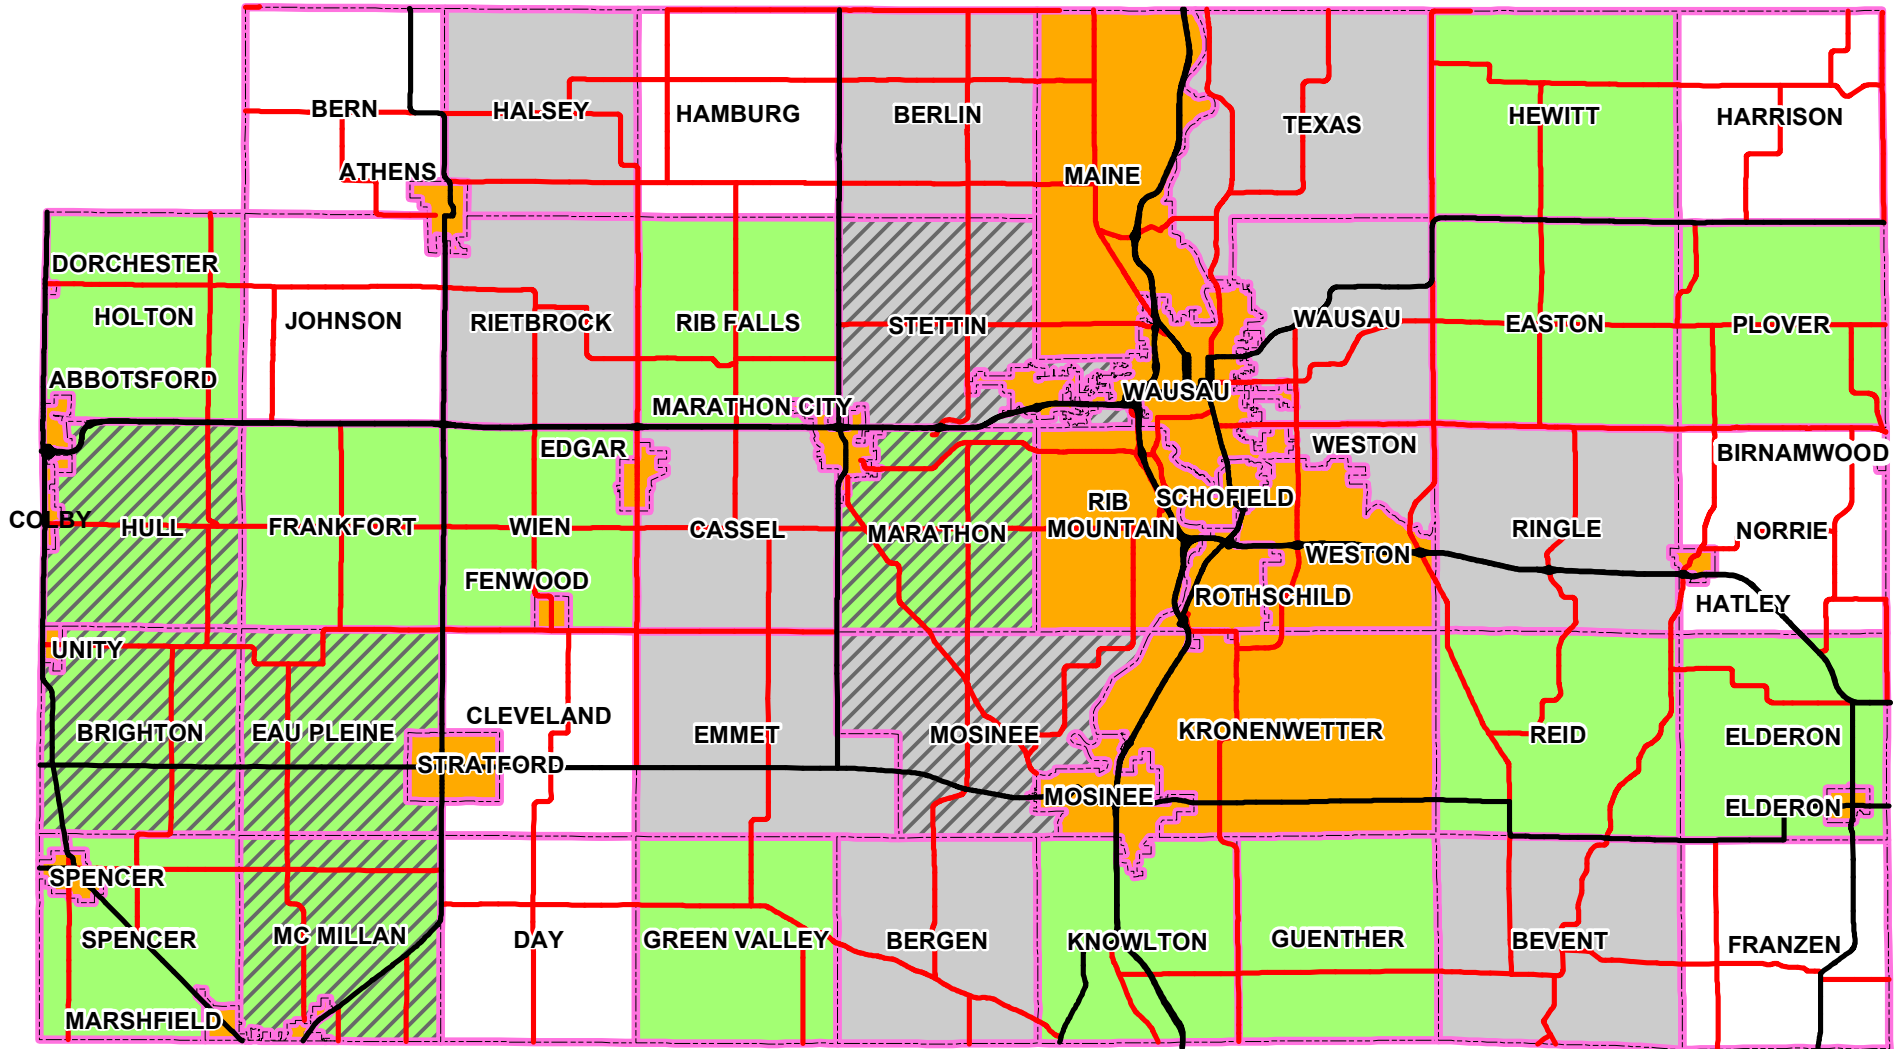

MARATHON COUNTY ZONING STATUS

Map Date: 8/7/2023

Path: O:\Common\gisdata\zoning\zoning_status_map.mxd

Zoning Status

- County New
- Town

- Municipal
- None
- Farmland Preservation Zoning

- State & US Highways
- County Roads
- Municipal Boundary