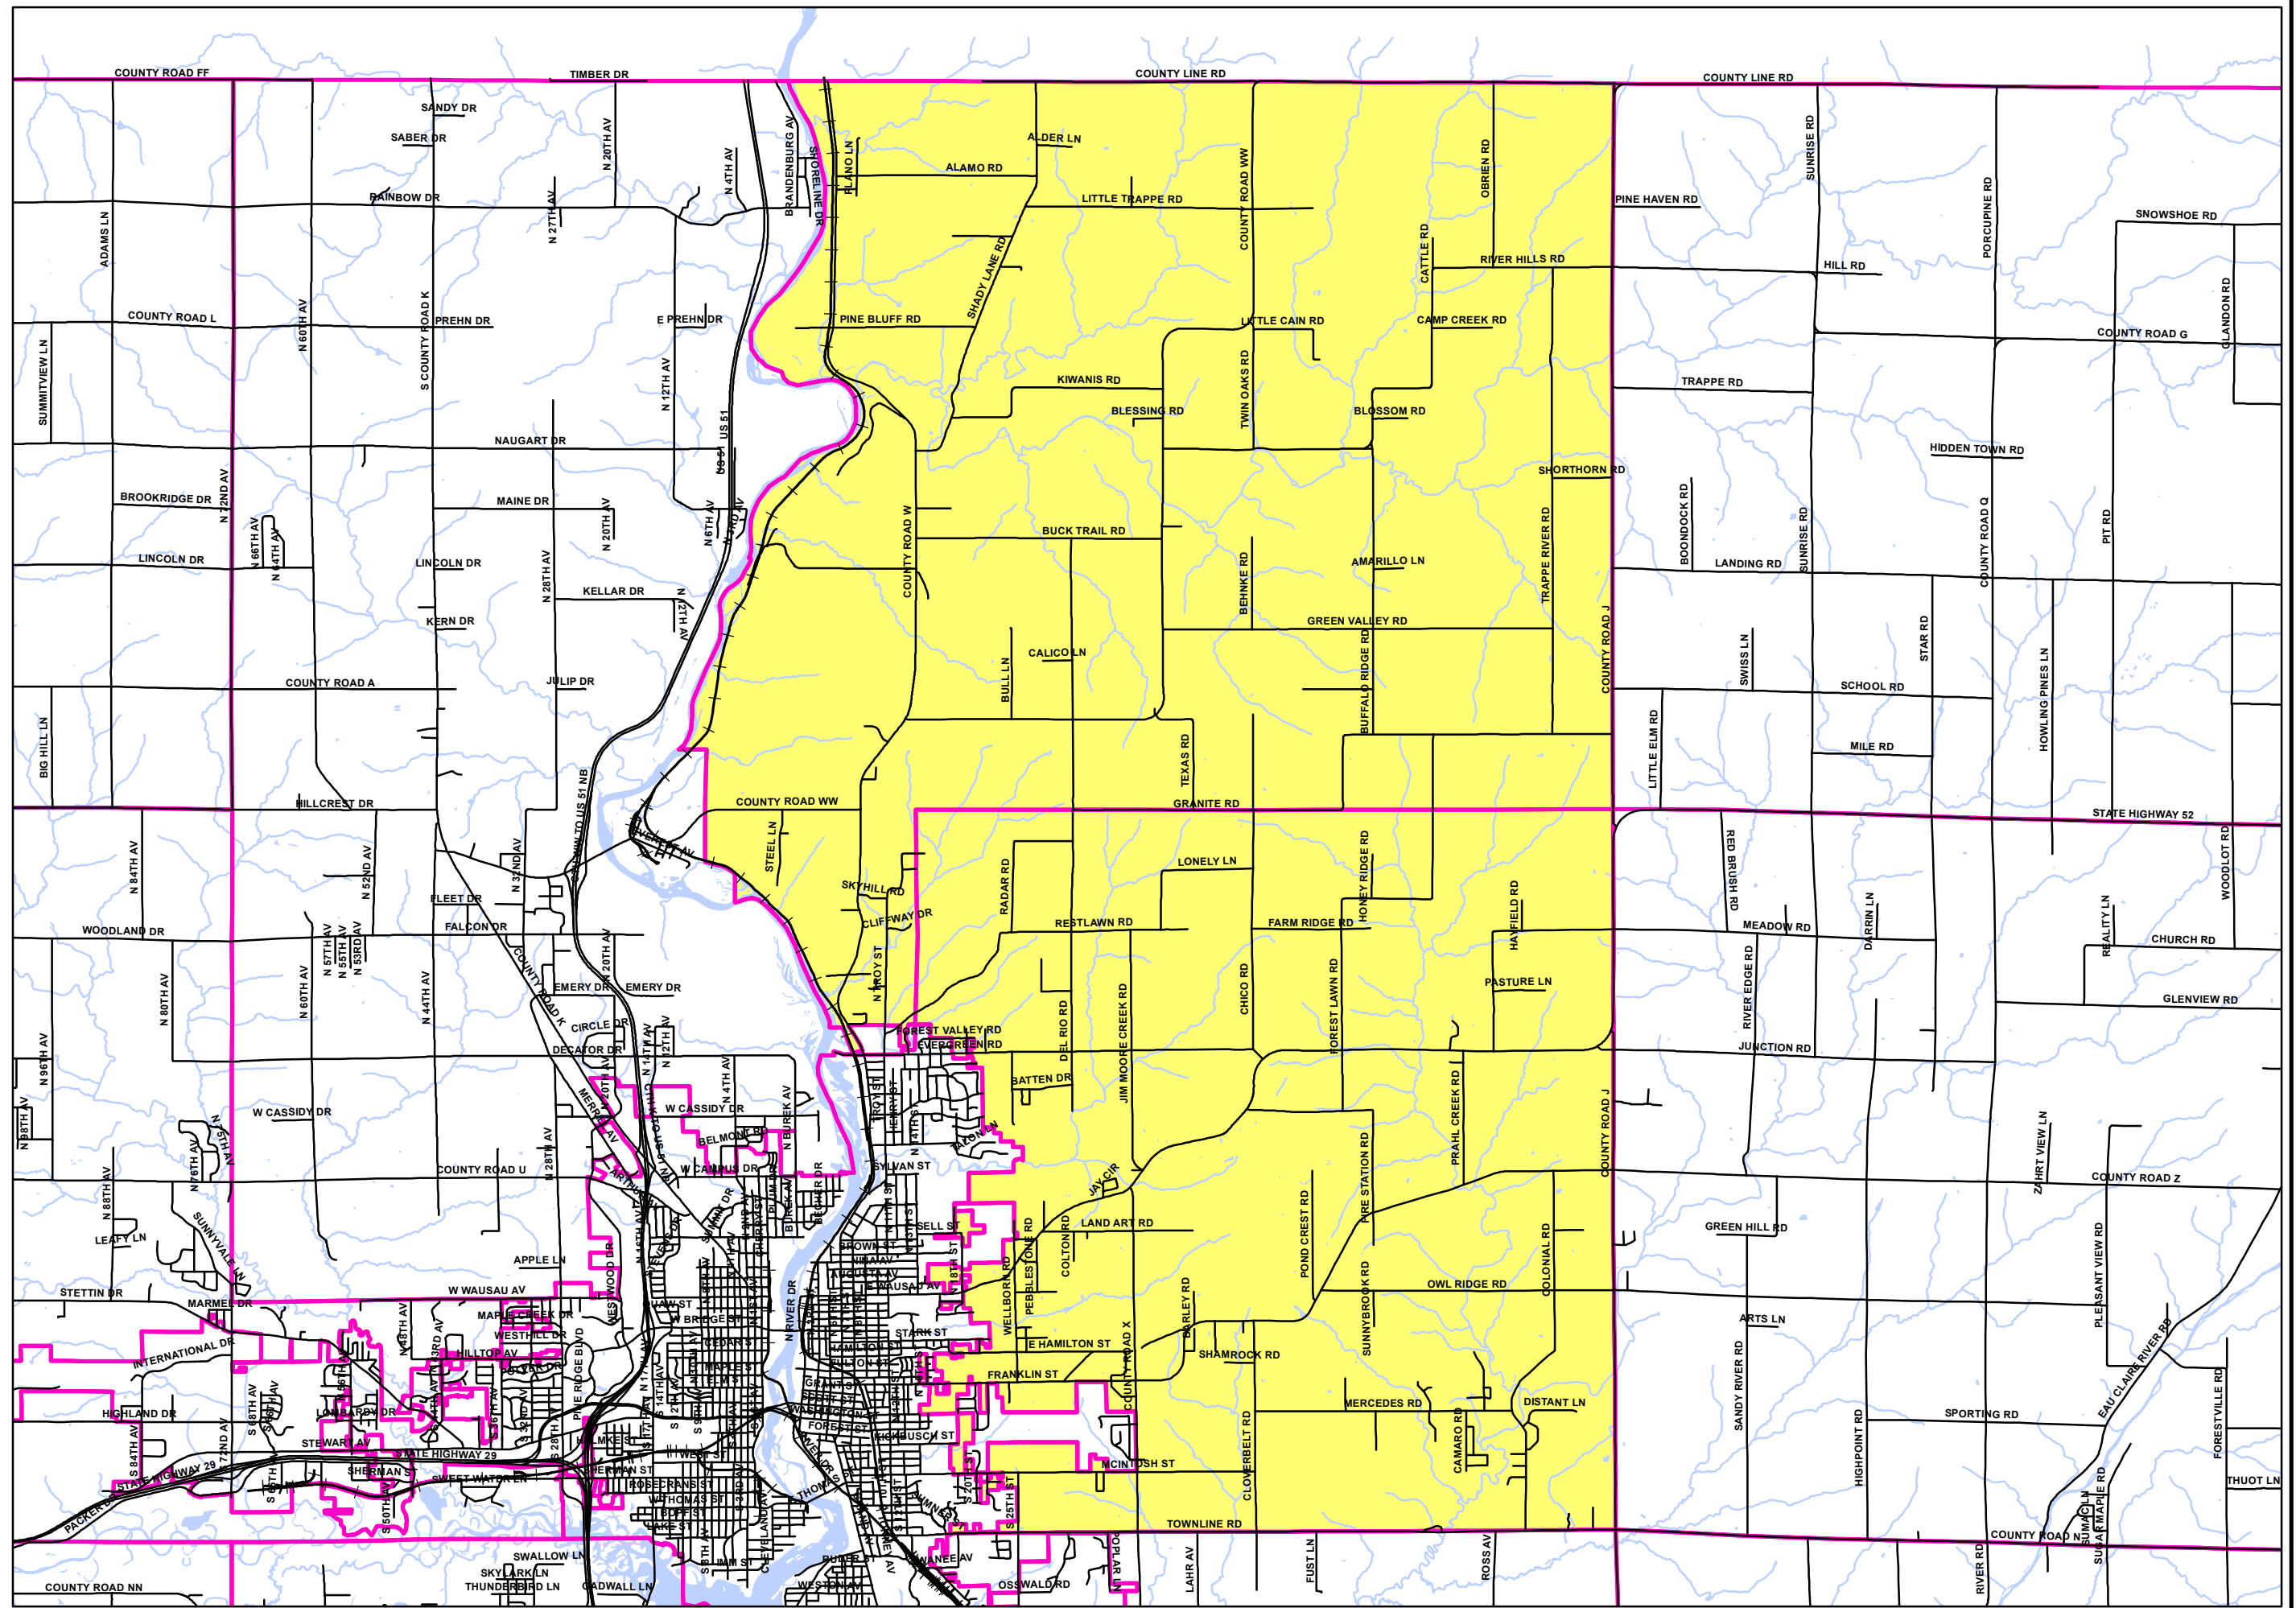

# SUPERVISOR DISTRICT 12

SUPERVISOR PLAN  
APPROVED BY  
COUNTY BOARD  
NOVEMBER 9TH 2021

## MARATHON COUNTY WI

- Streets
- Railroads
- Municipal Boundary
- Water Features
- Supervisor District 12

Map Date: 11/30/2021

Areas developed using  
US Census 2020 data