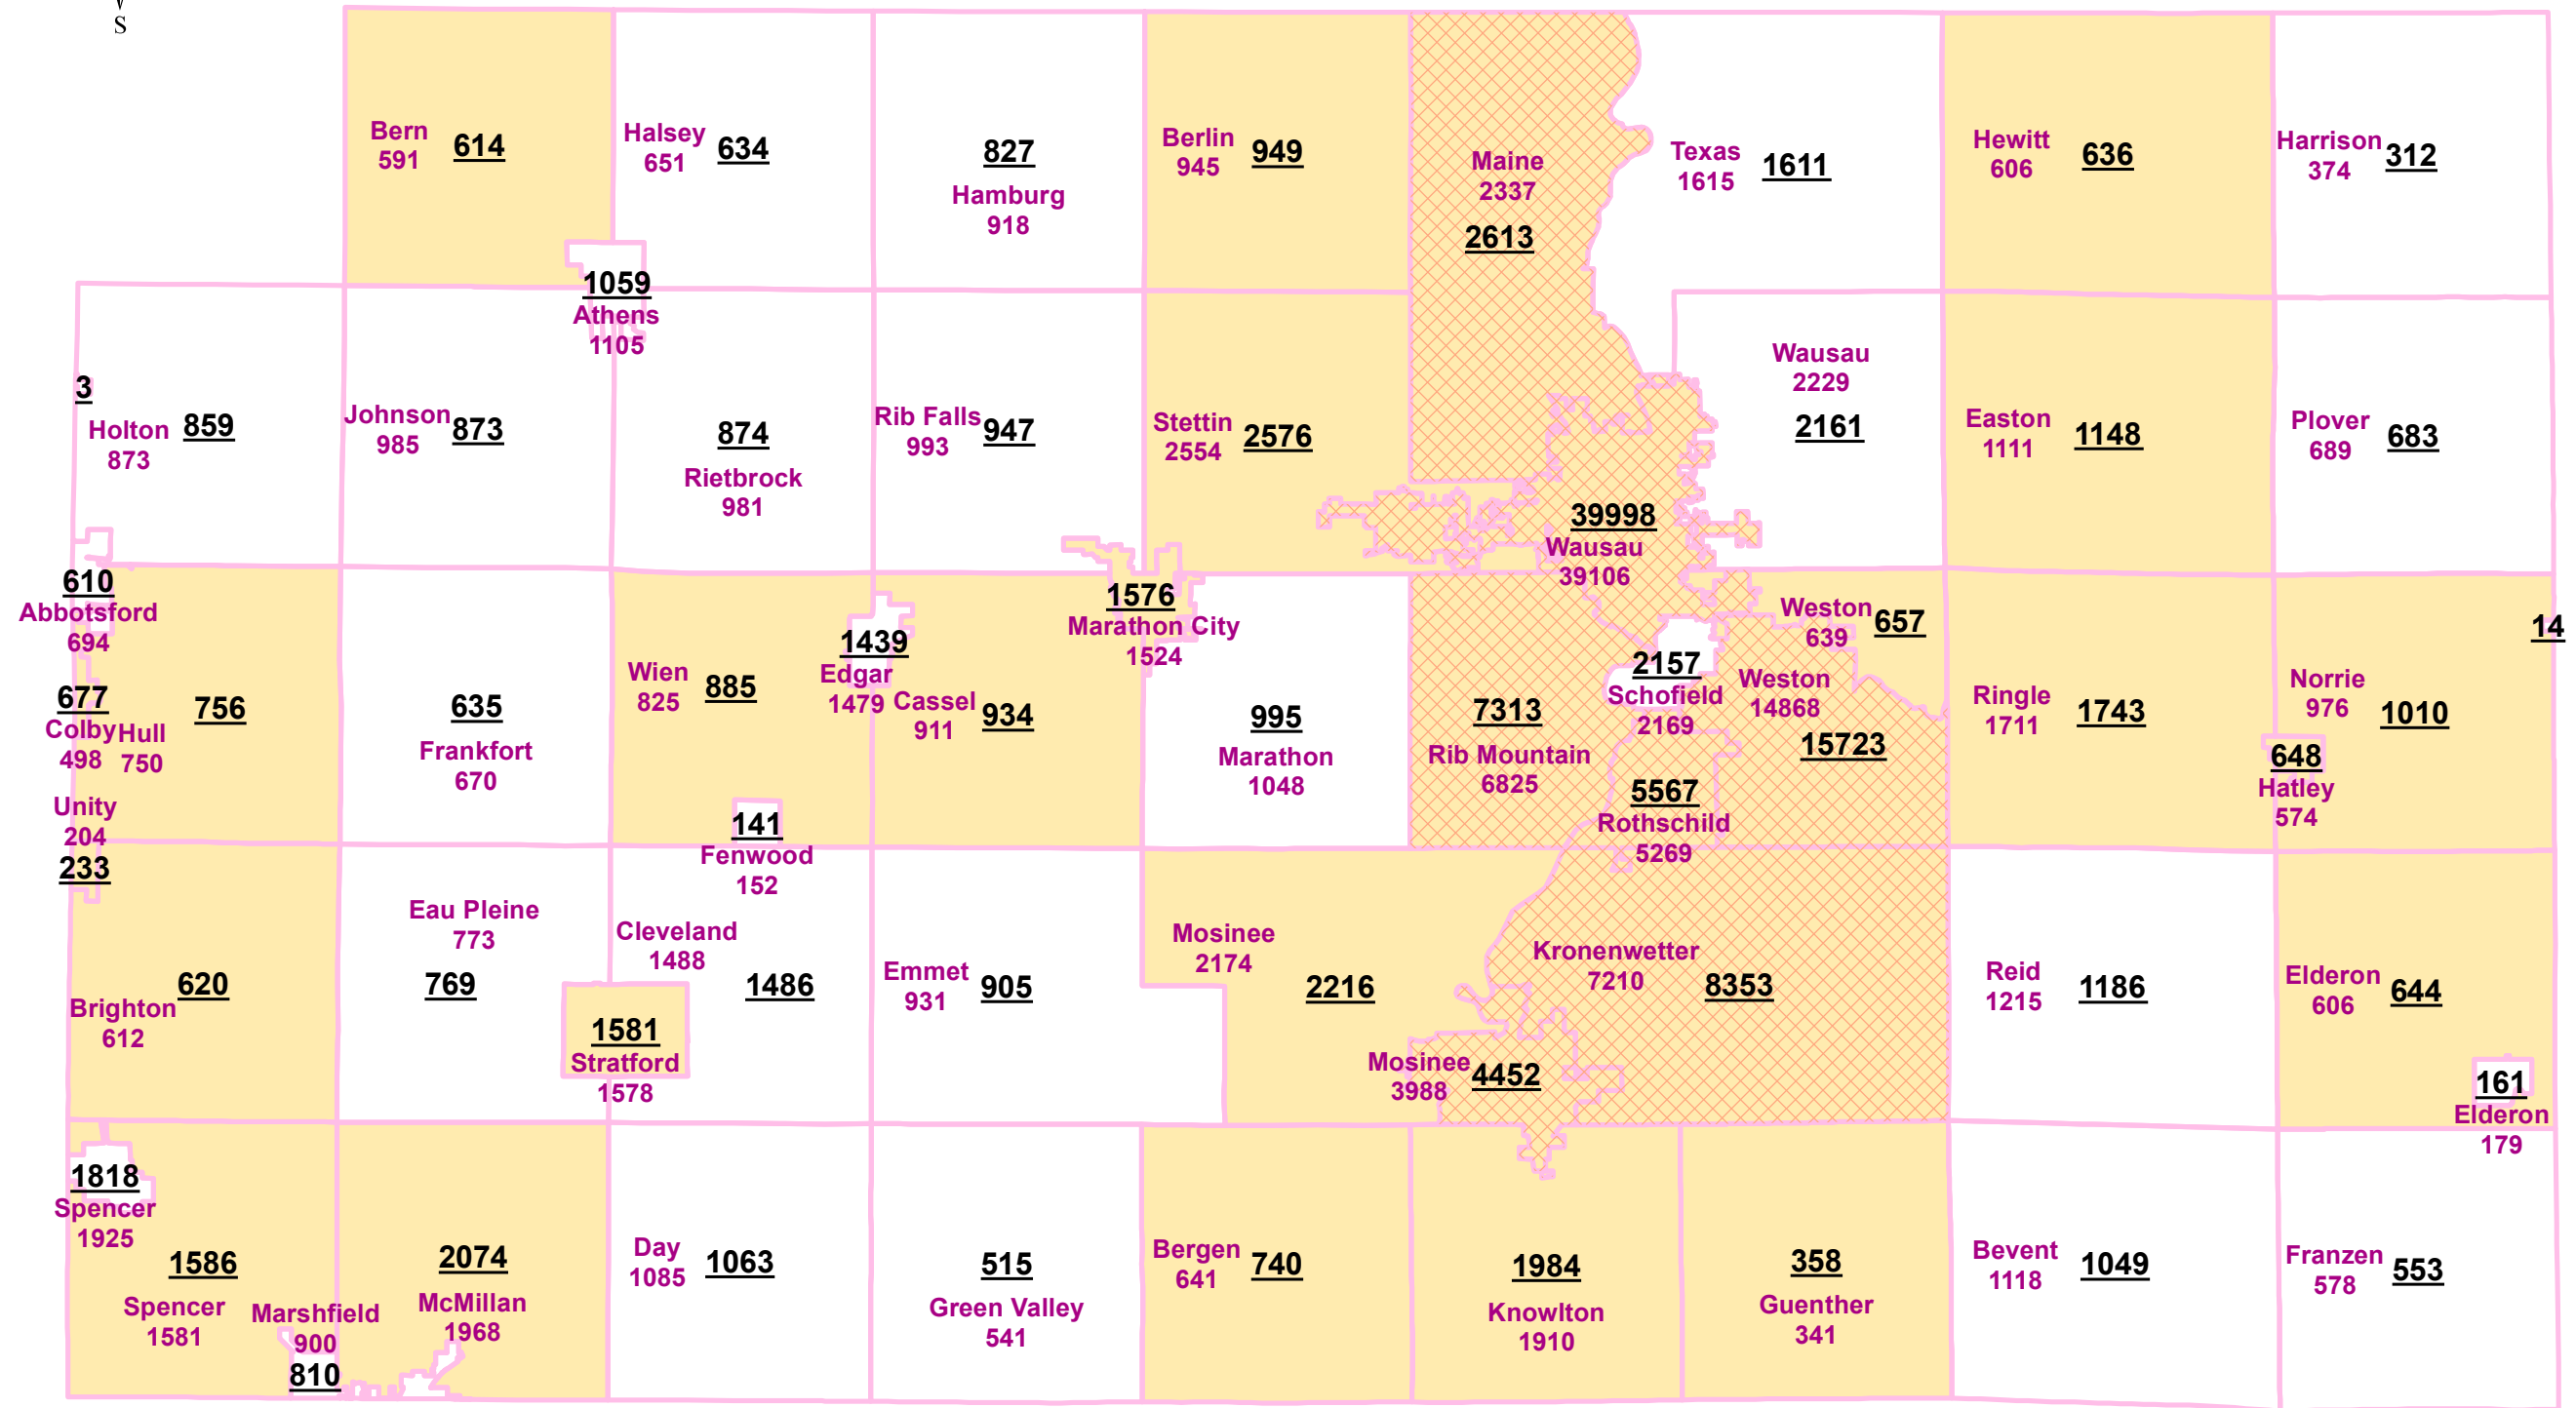

MARATHON COUNTY POPULATION 2020 VS 2010

 Population Increase > 250
 Population Increases

BLACK = 2020 POPULATION
PURPLE = 2010 POPULATION

COUNTY 2020 POPULATION = 138013
COUNTY 2010 POPULATION = 134063

Map Date: 9/9/2021