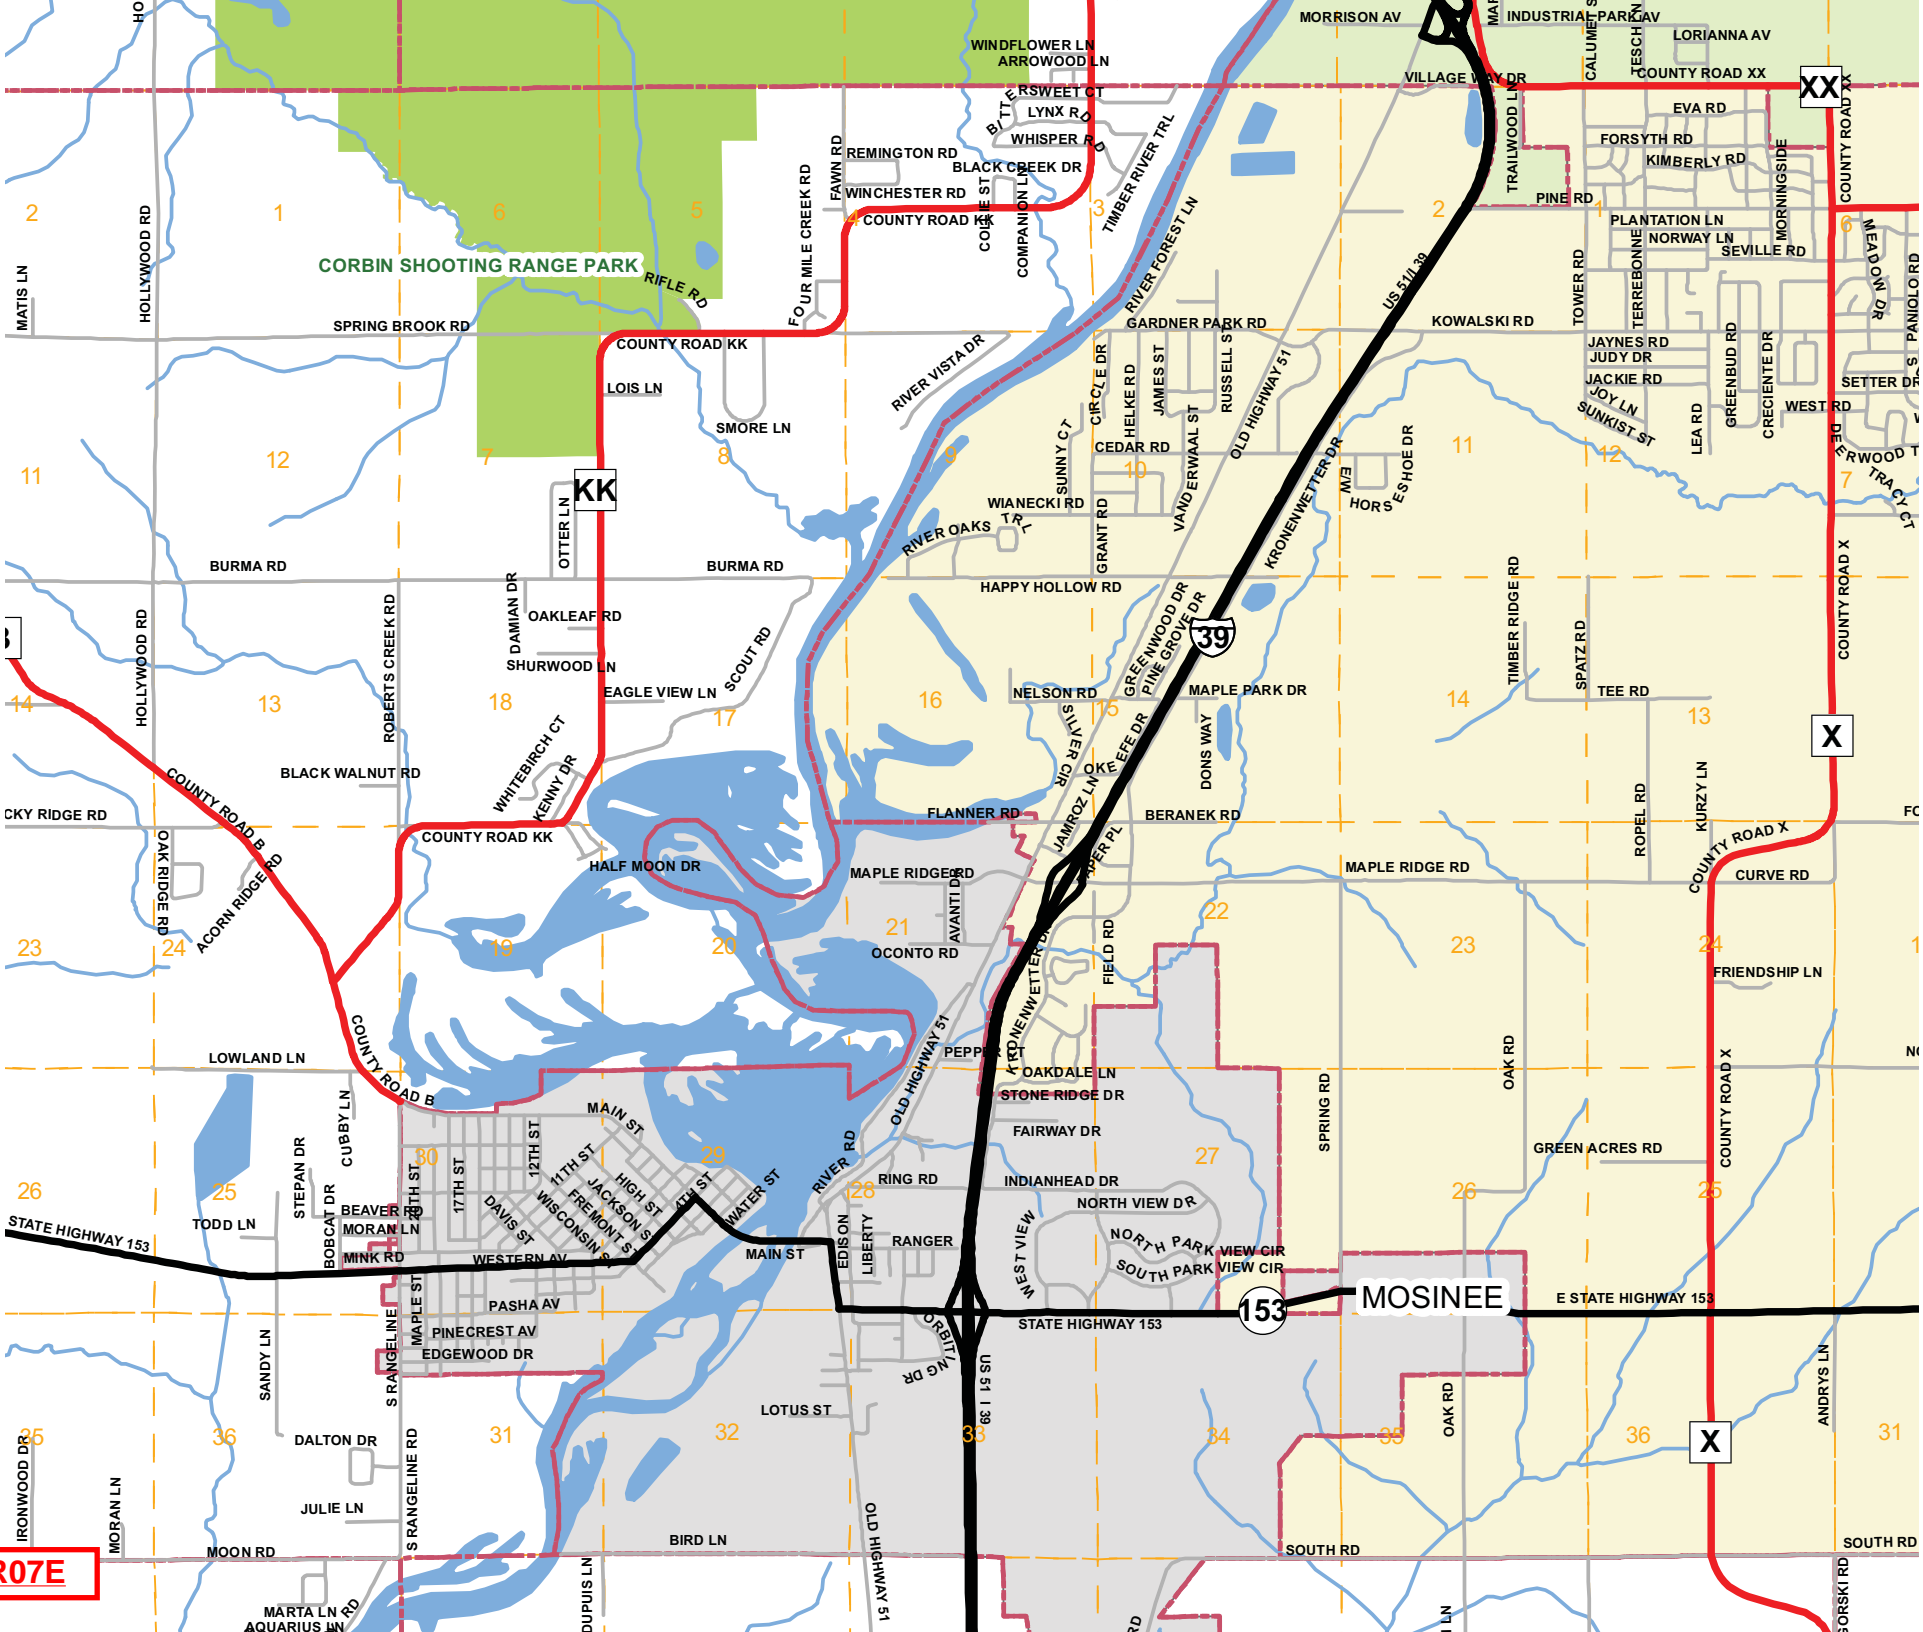

CORBIN SHOOTING RANGE PARK

MOSINEE

T27R07E