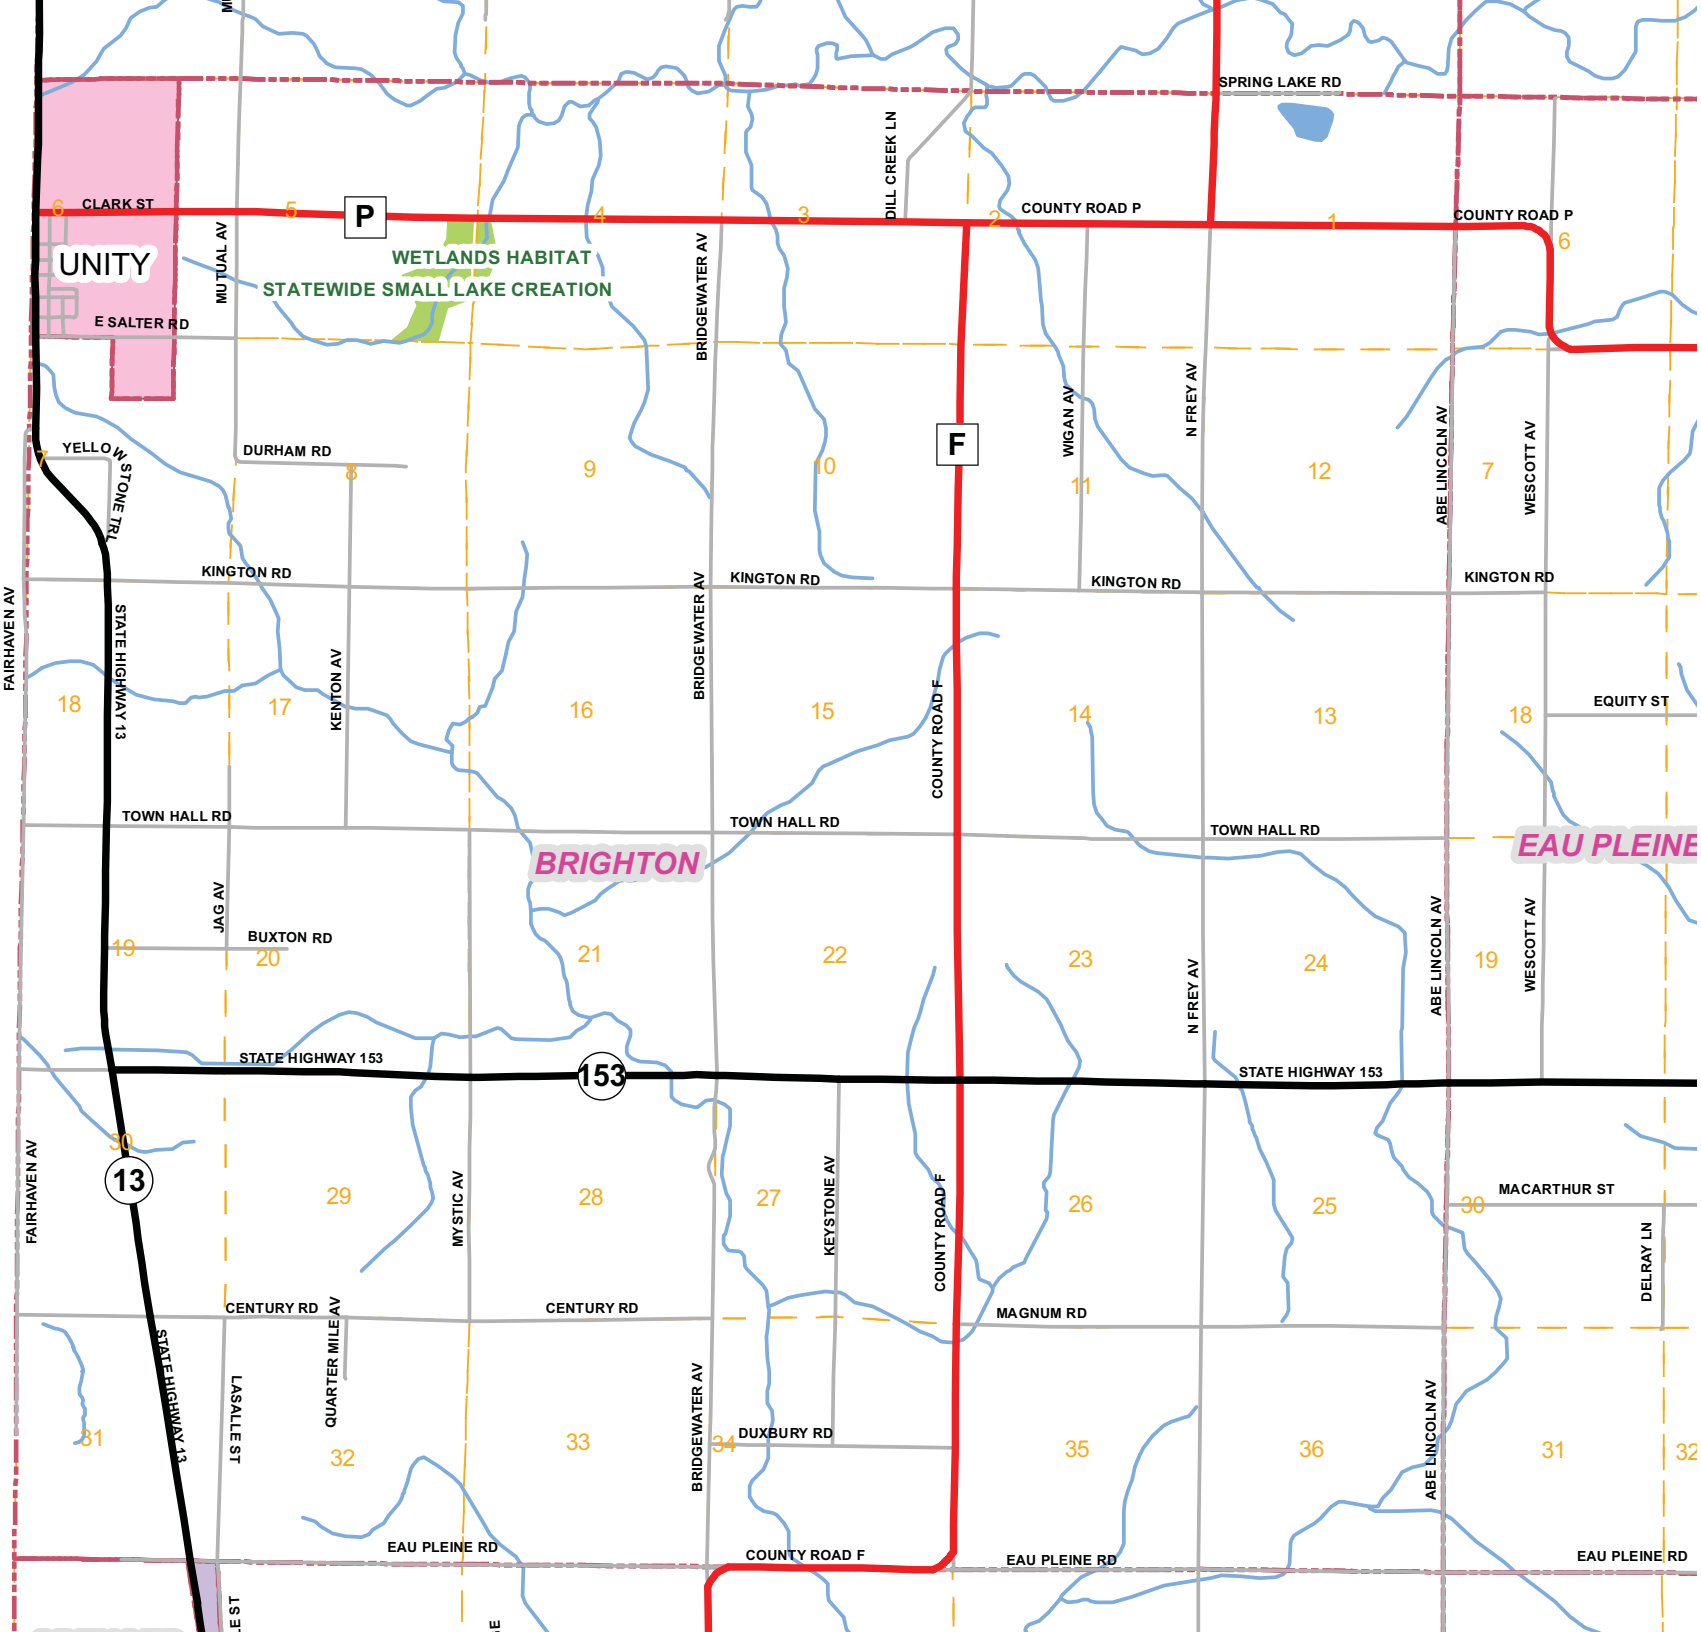

T27N

UNITY

WETLANDS HABITAT
STATEWIDE SMALL LAKE CREATION

P

F

BRIGHTON

EAU PLEINE

153

13

T27R02E