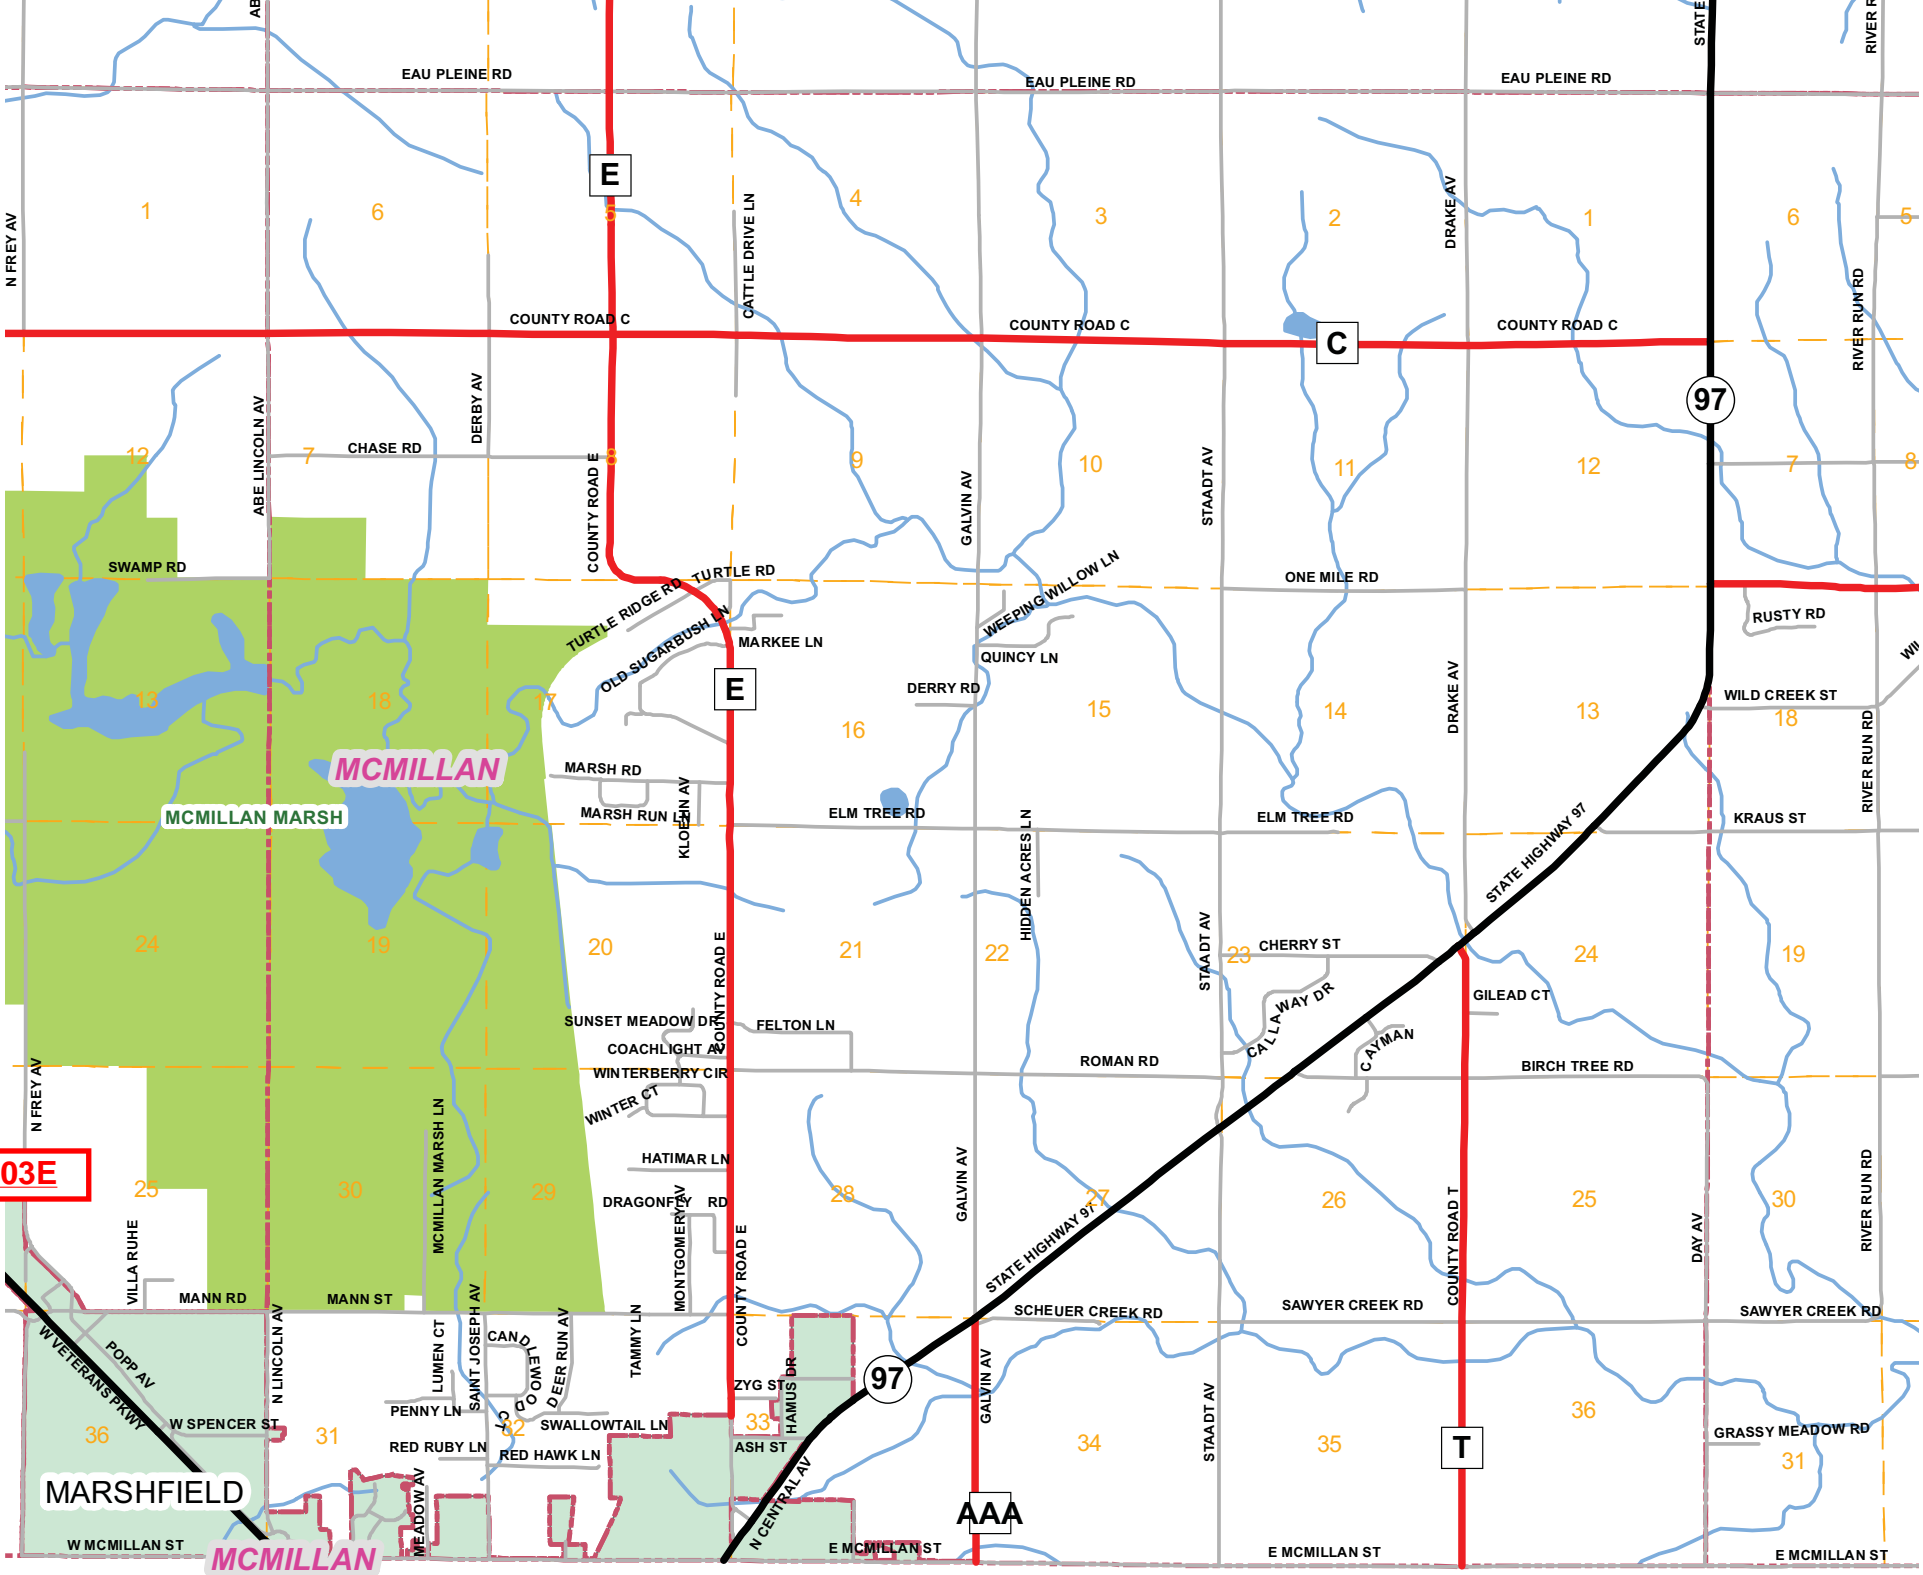

MARATHON COUNTY WI TOWN - RANGE AREAS

T26N

T26R02E

T26R03E

MCMILLAN

MCMILLAN MARSH

MARSHFIELD

MCMILLAN