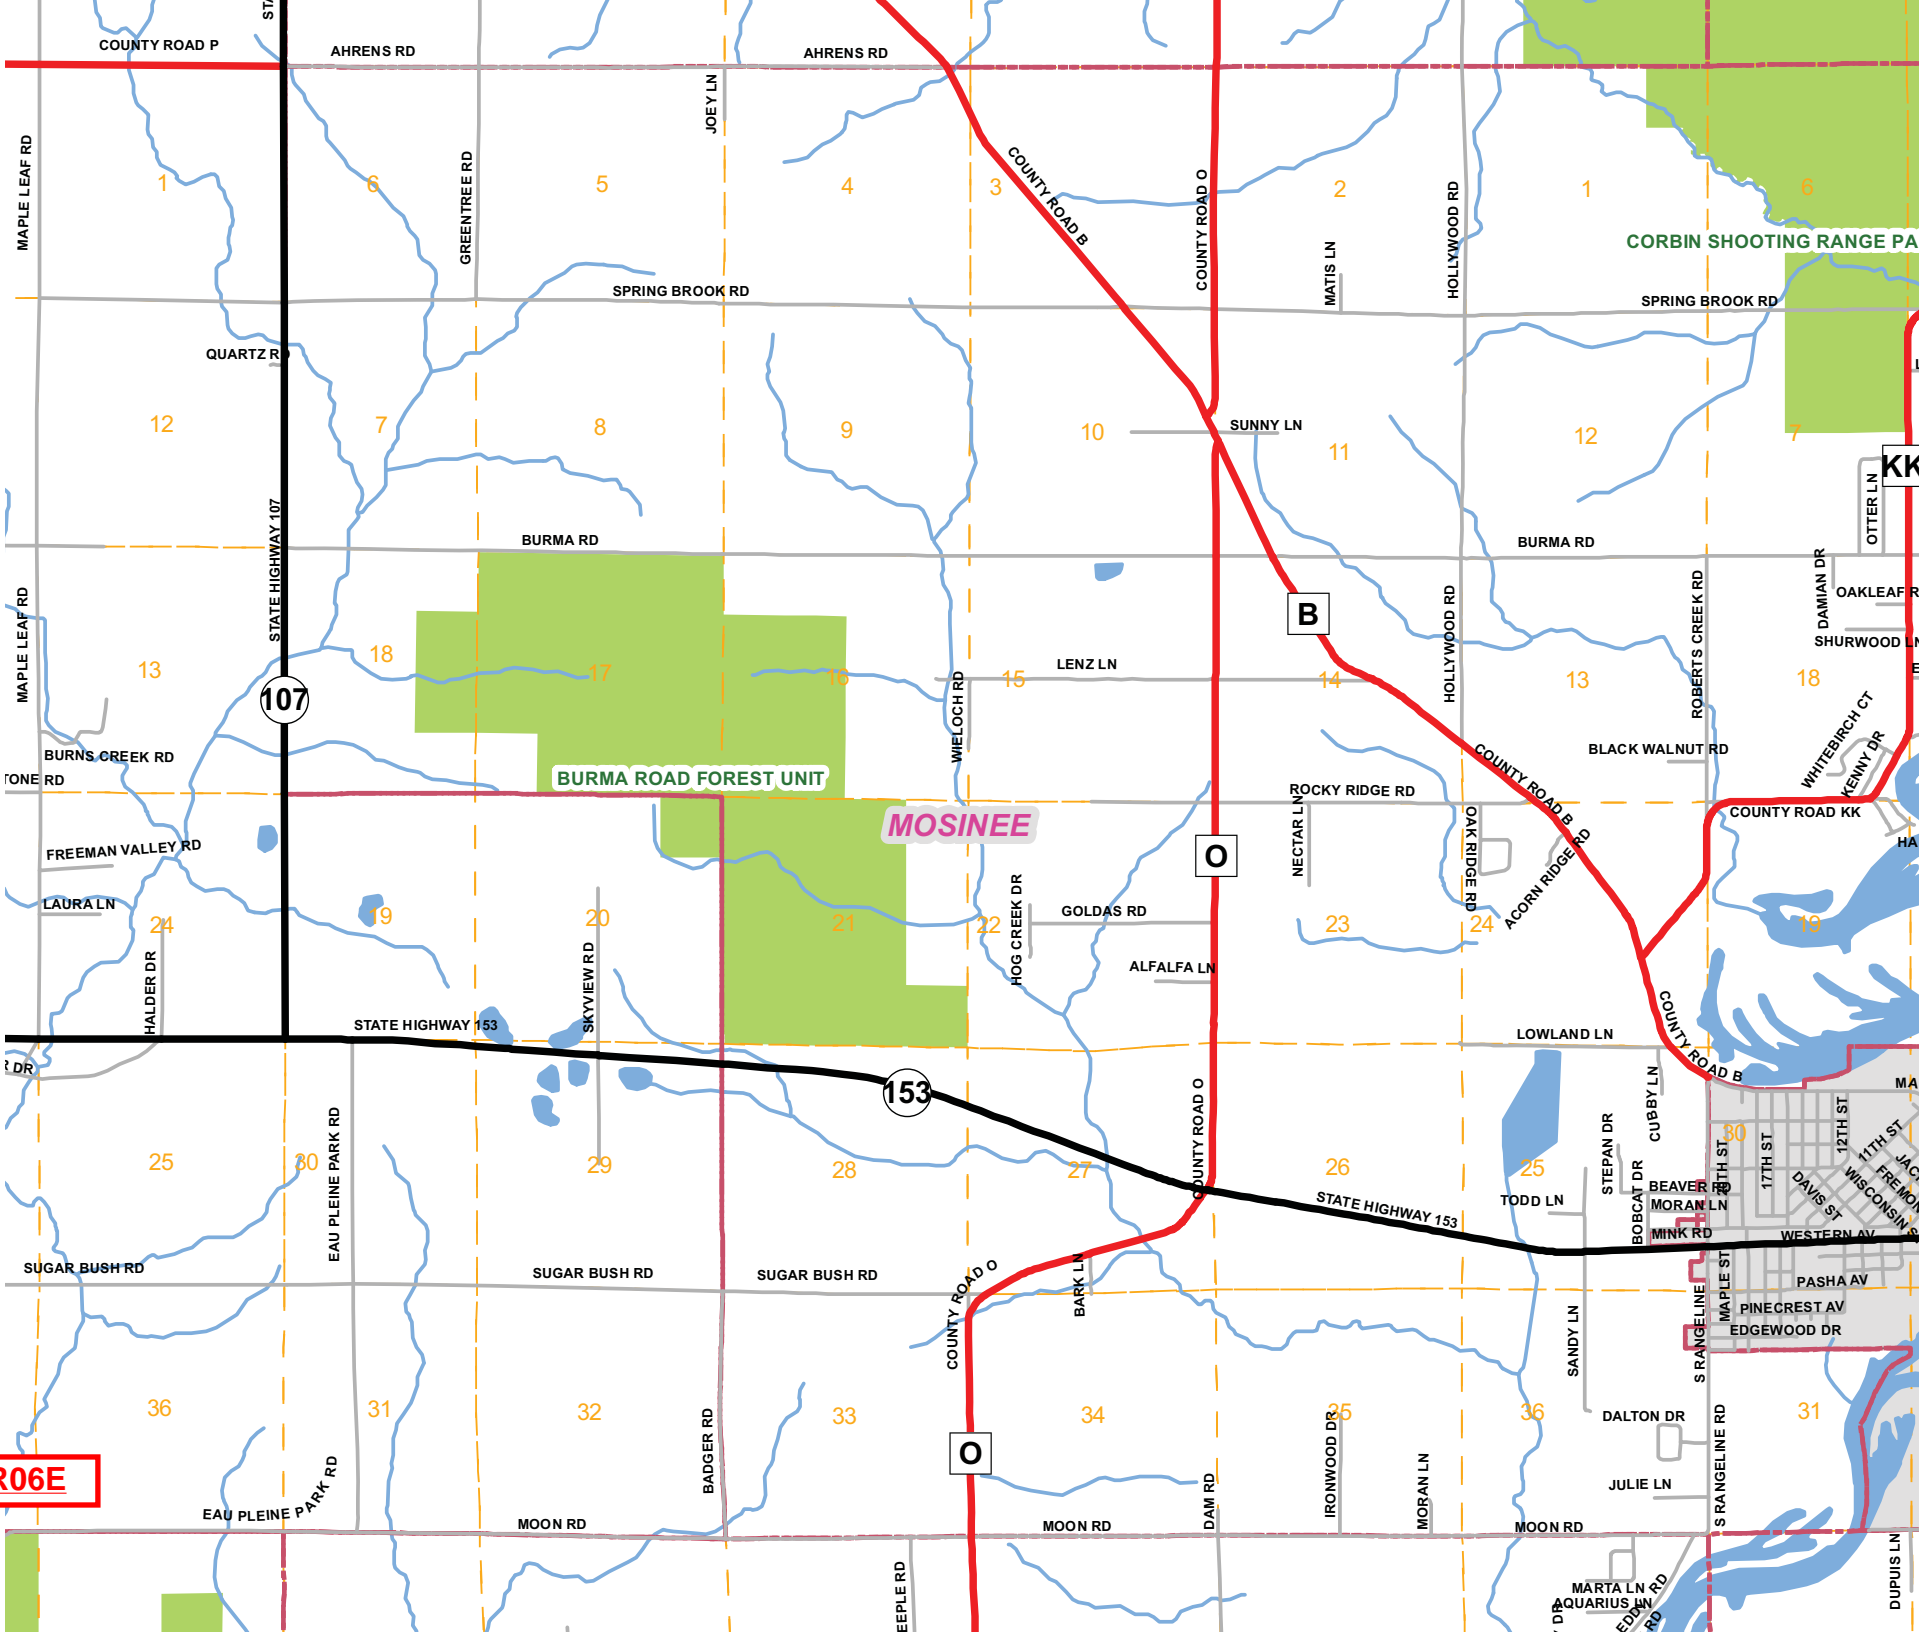

T27R06E

BURMA ROAD FOREST UNIT

CORBIN SHOOTING RANGE PA

MOSINEE

107

153

B

O

O

KK