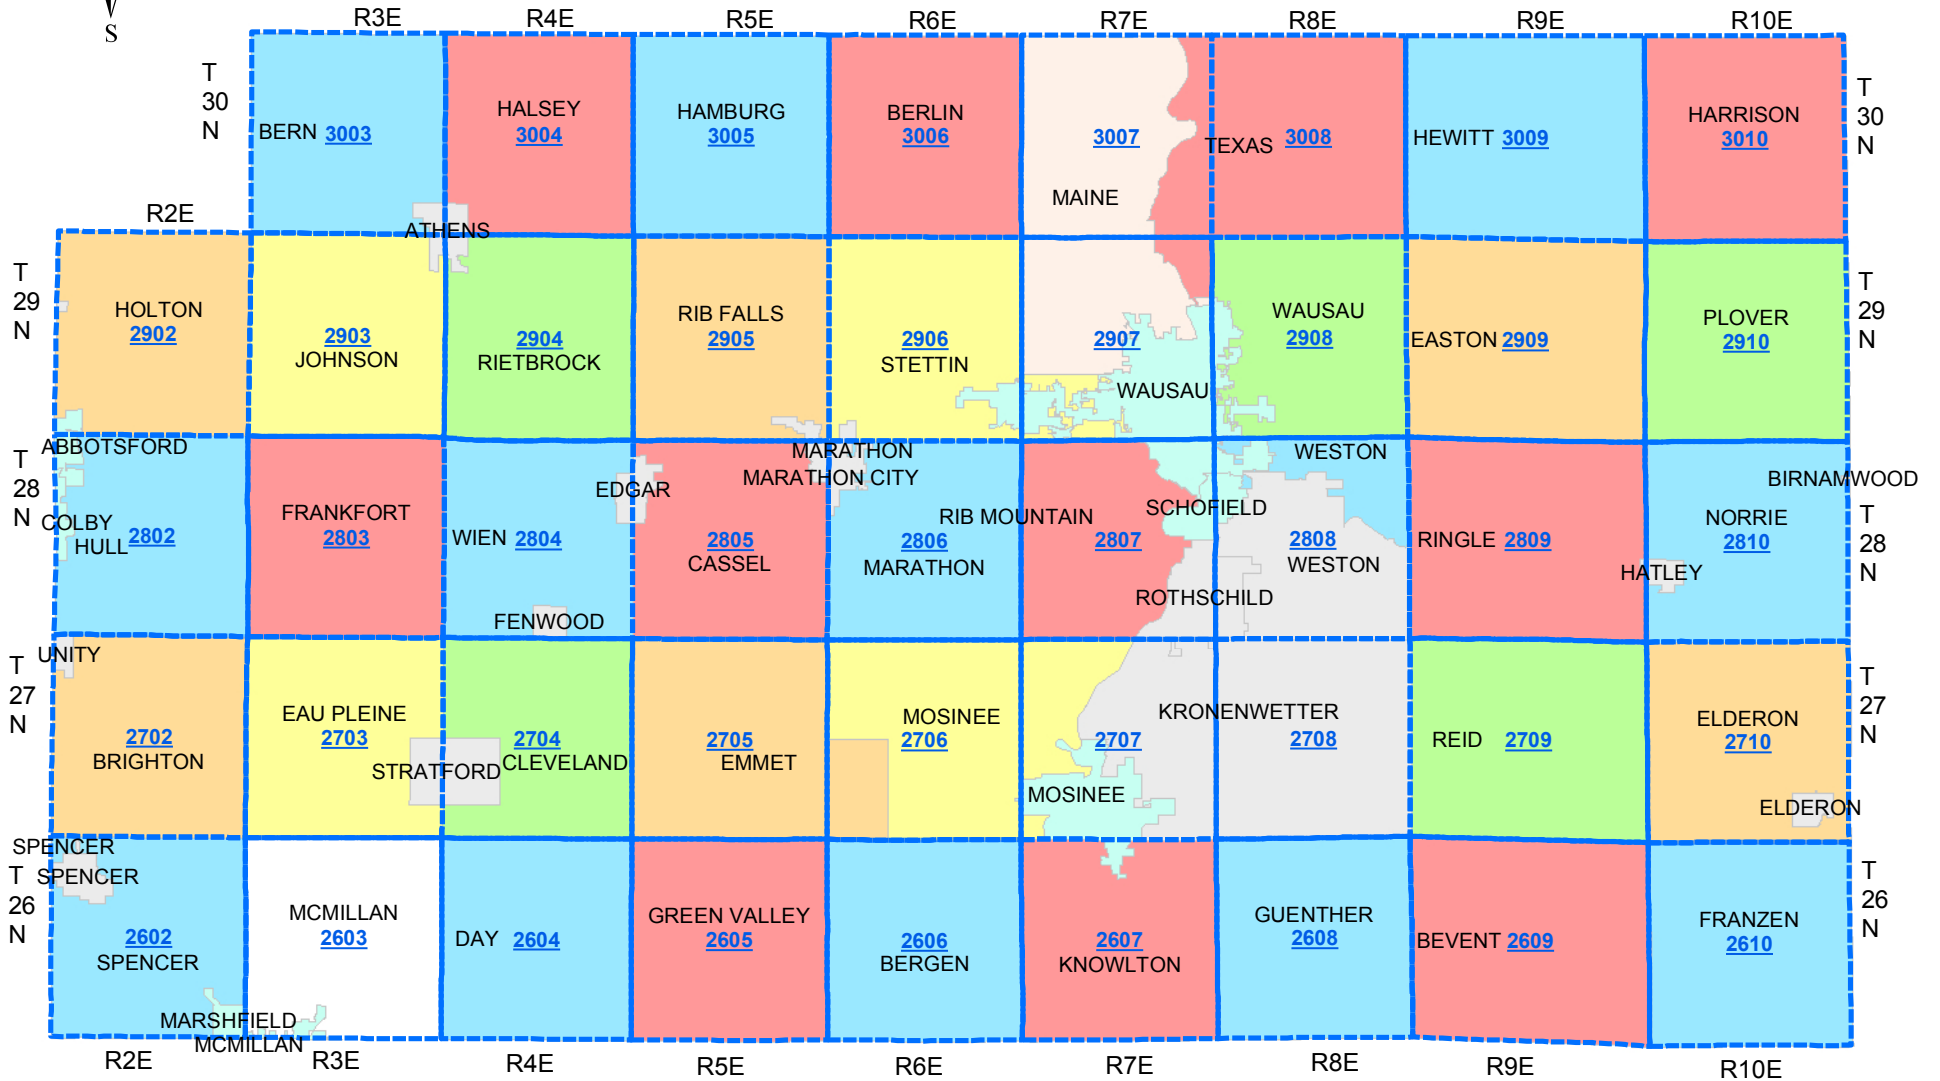

MARATHON COUNTY WI TOWN - RANGE AREAS

T26N

T26R02E

T26R03E

MCMILLAN

MCMILLAN MARSH

MARSHFIELD

MCMILLAN