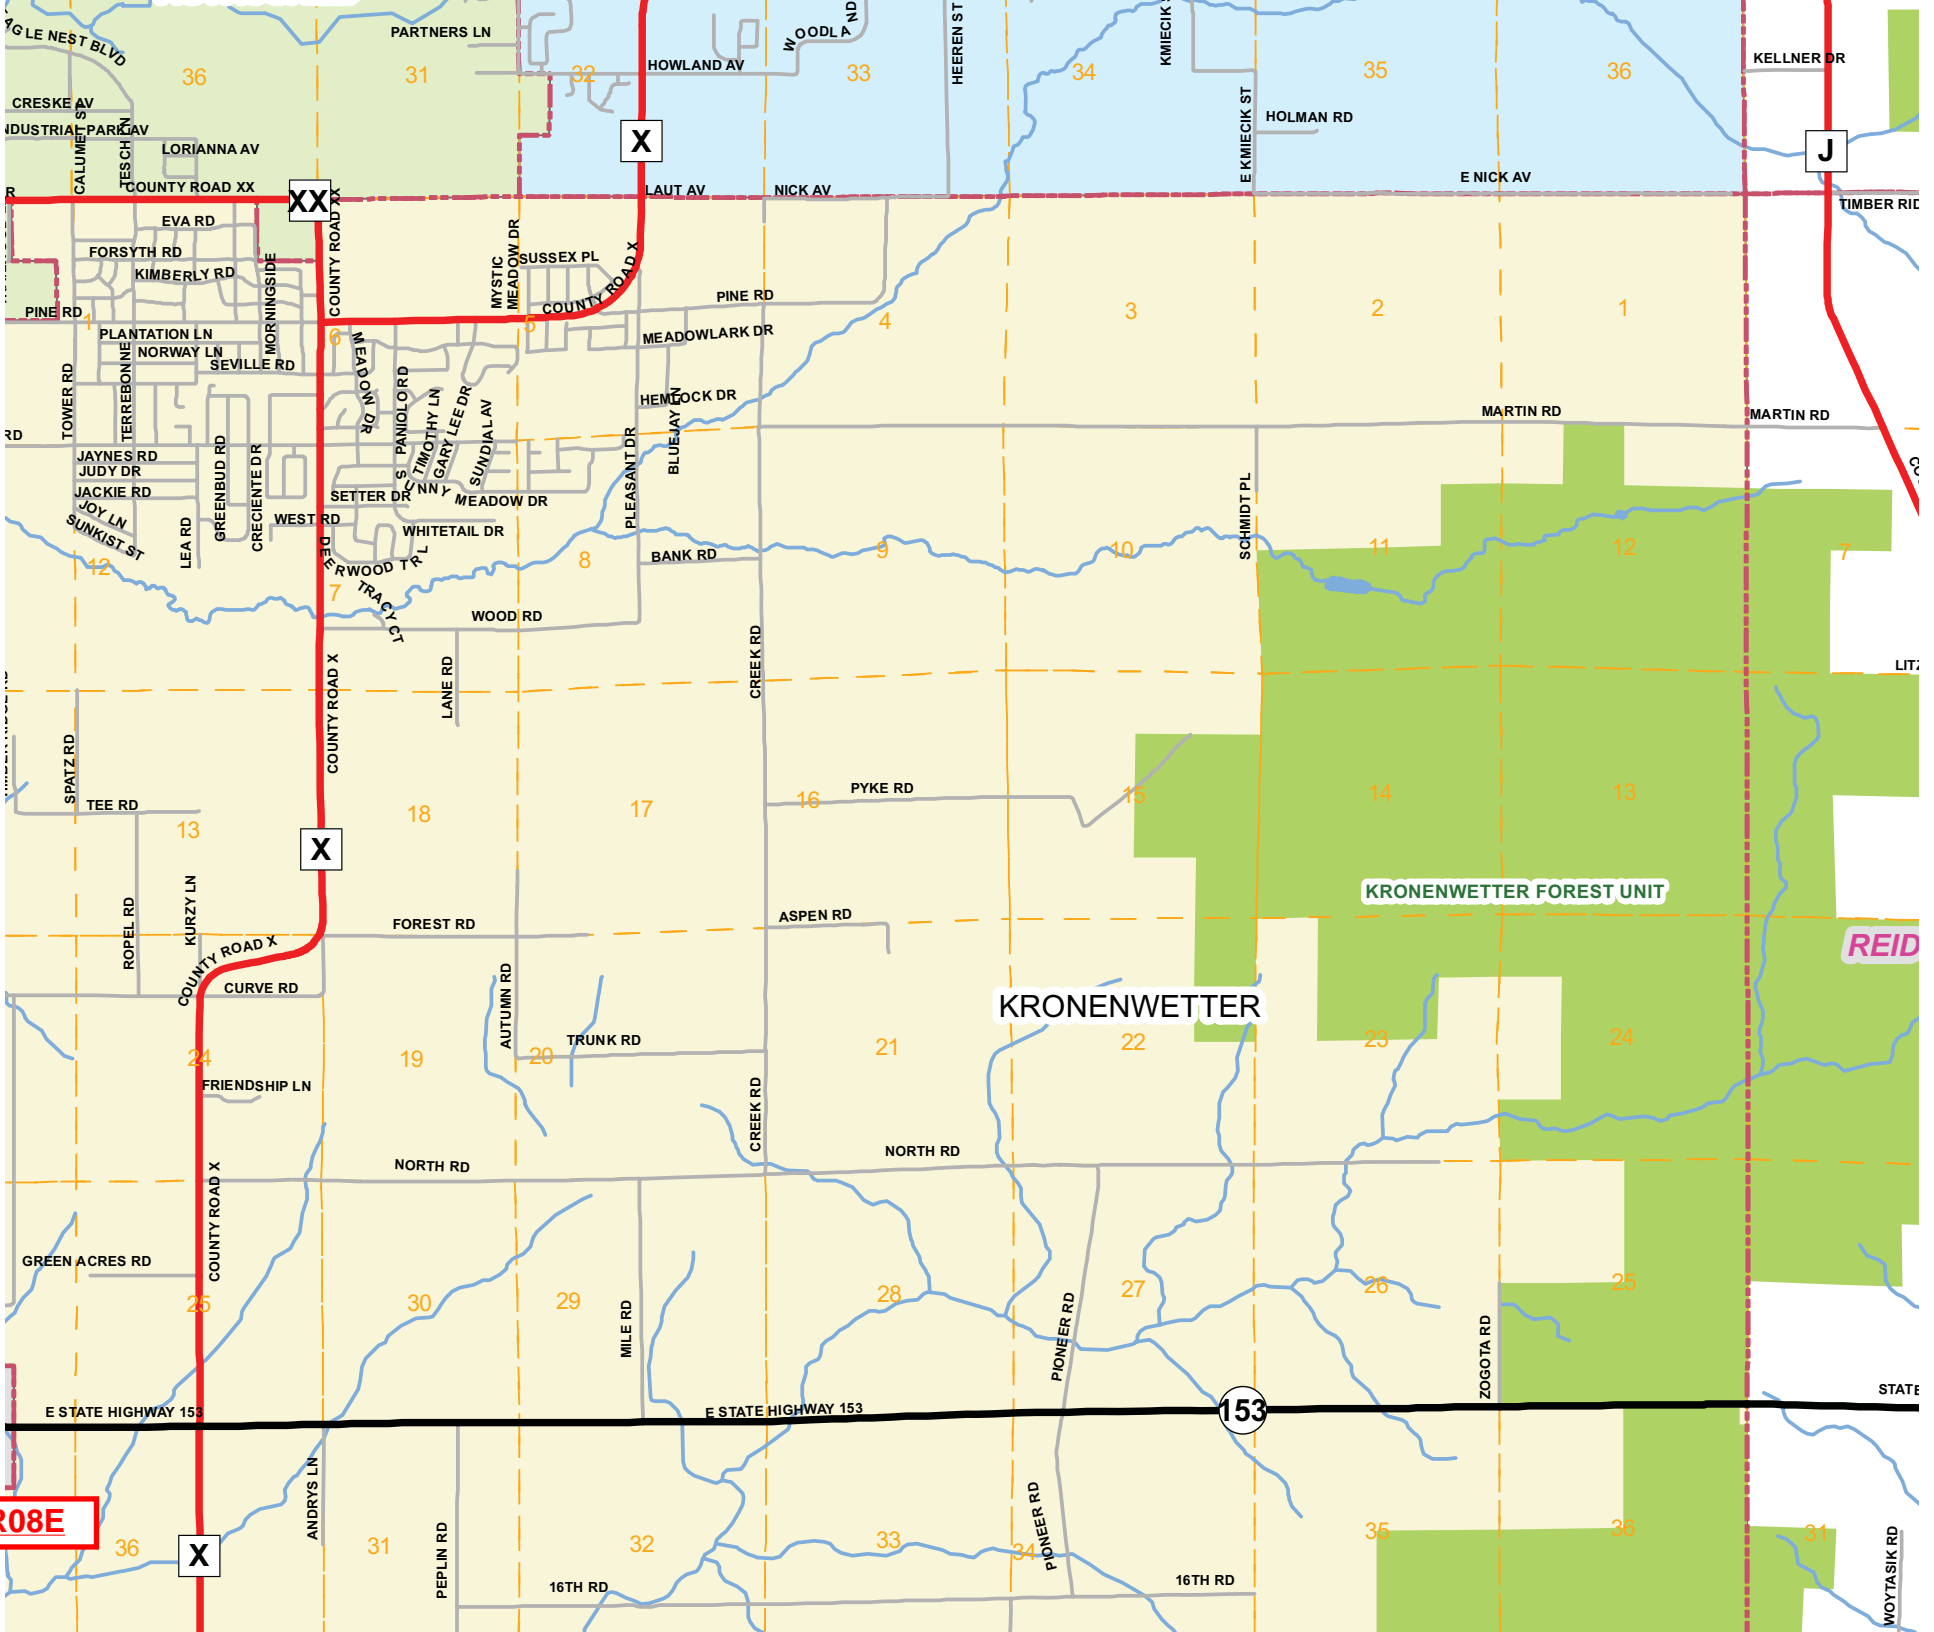

T27R08E

KRONENWETTER

KRONENWETTER FOREST UNIT

REID

153

STATE