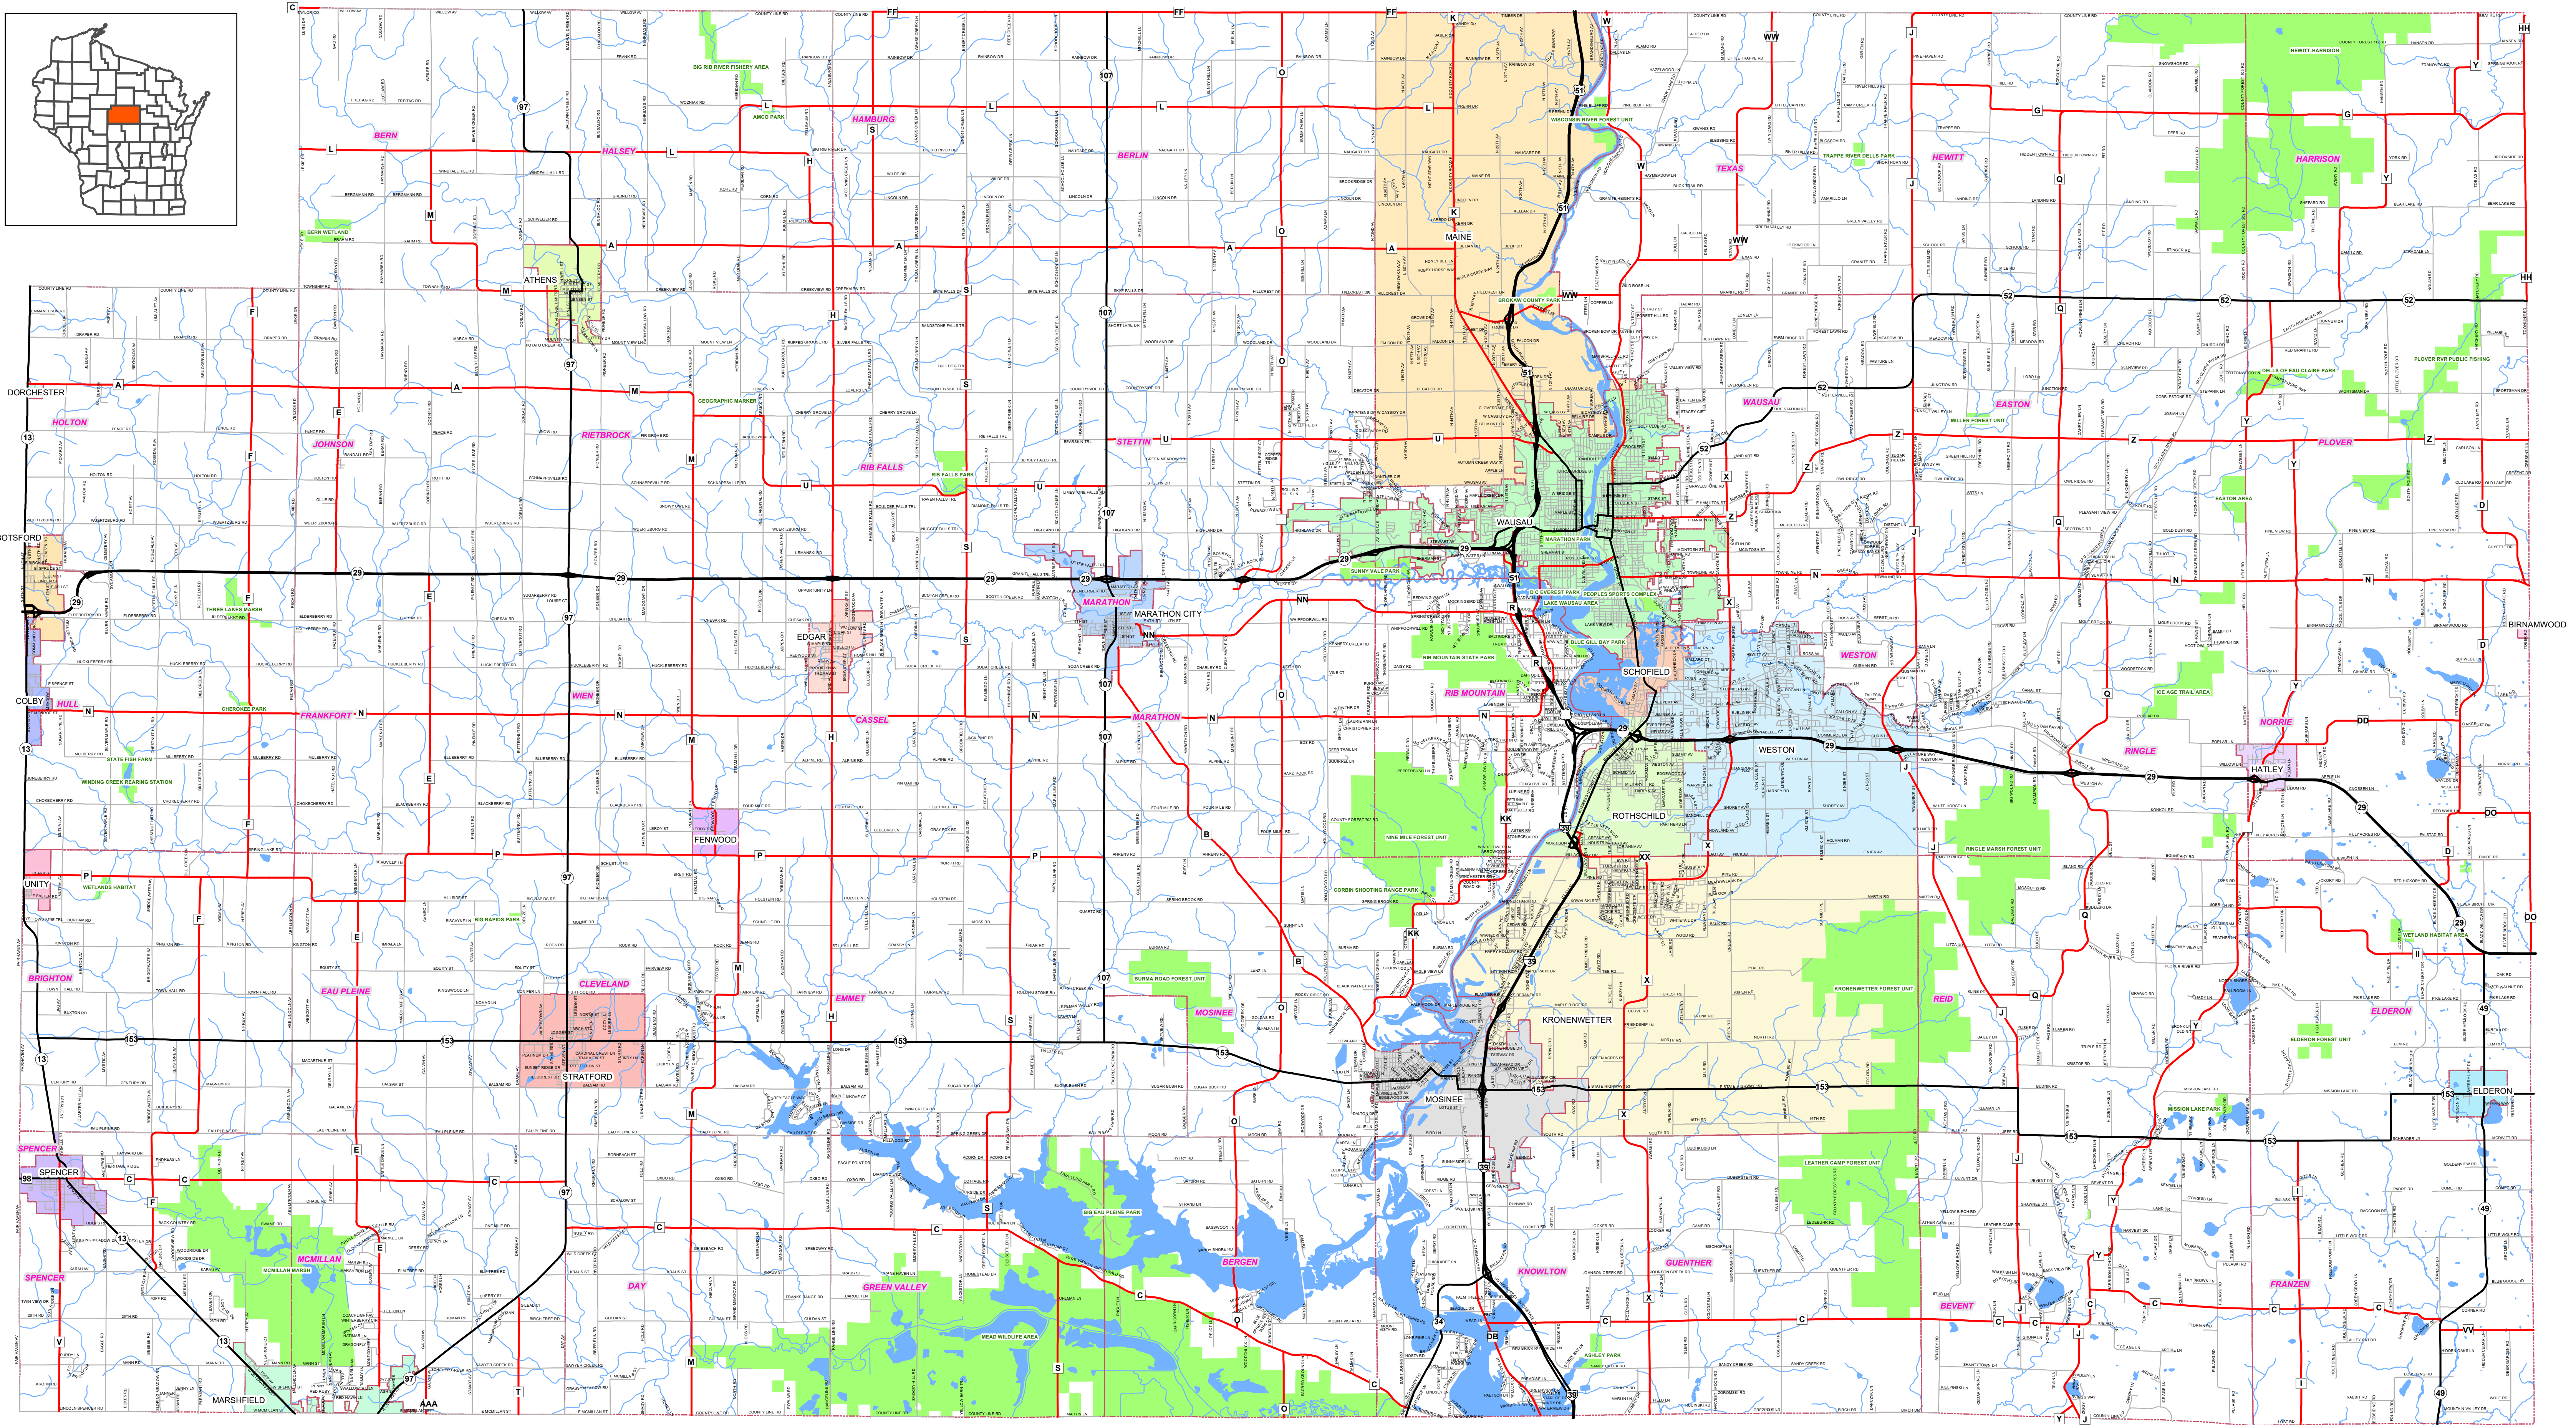

MARATHON COUNTY WI

NOTE:
New Road Names from the Uniform Addressing Project that are updated for this map are shown in ORANGE areas in this inset map.

2.5 1.25 0 2.5 Miles

- State & US Highways
- County Roads
- Local Roads
- Municipal Boundary
- Hydro Features
- Recreation Areas

Map developed by Marathon County
Conservation, Planning & Zoning GIS

Map Date: 10/6/2021