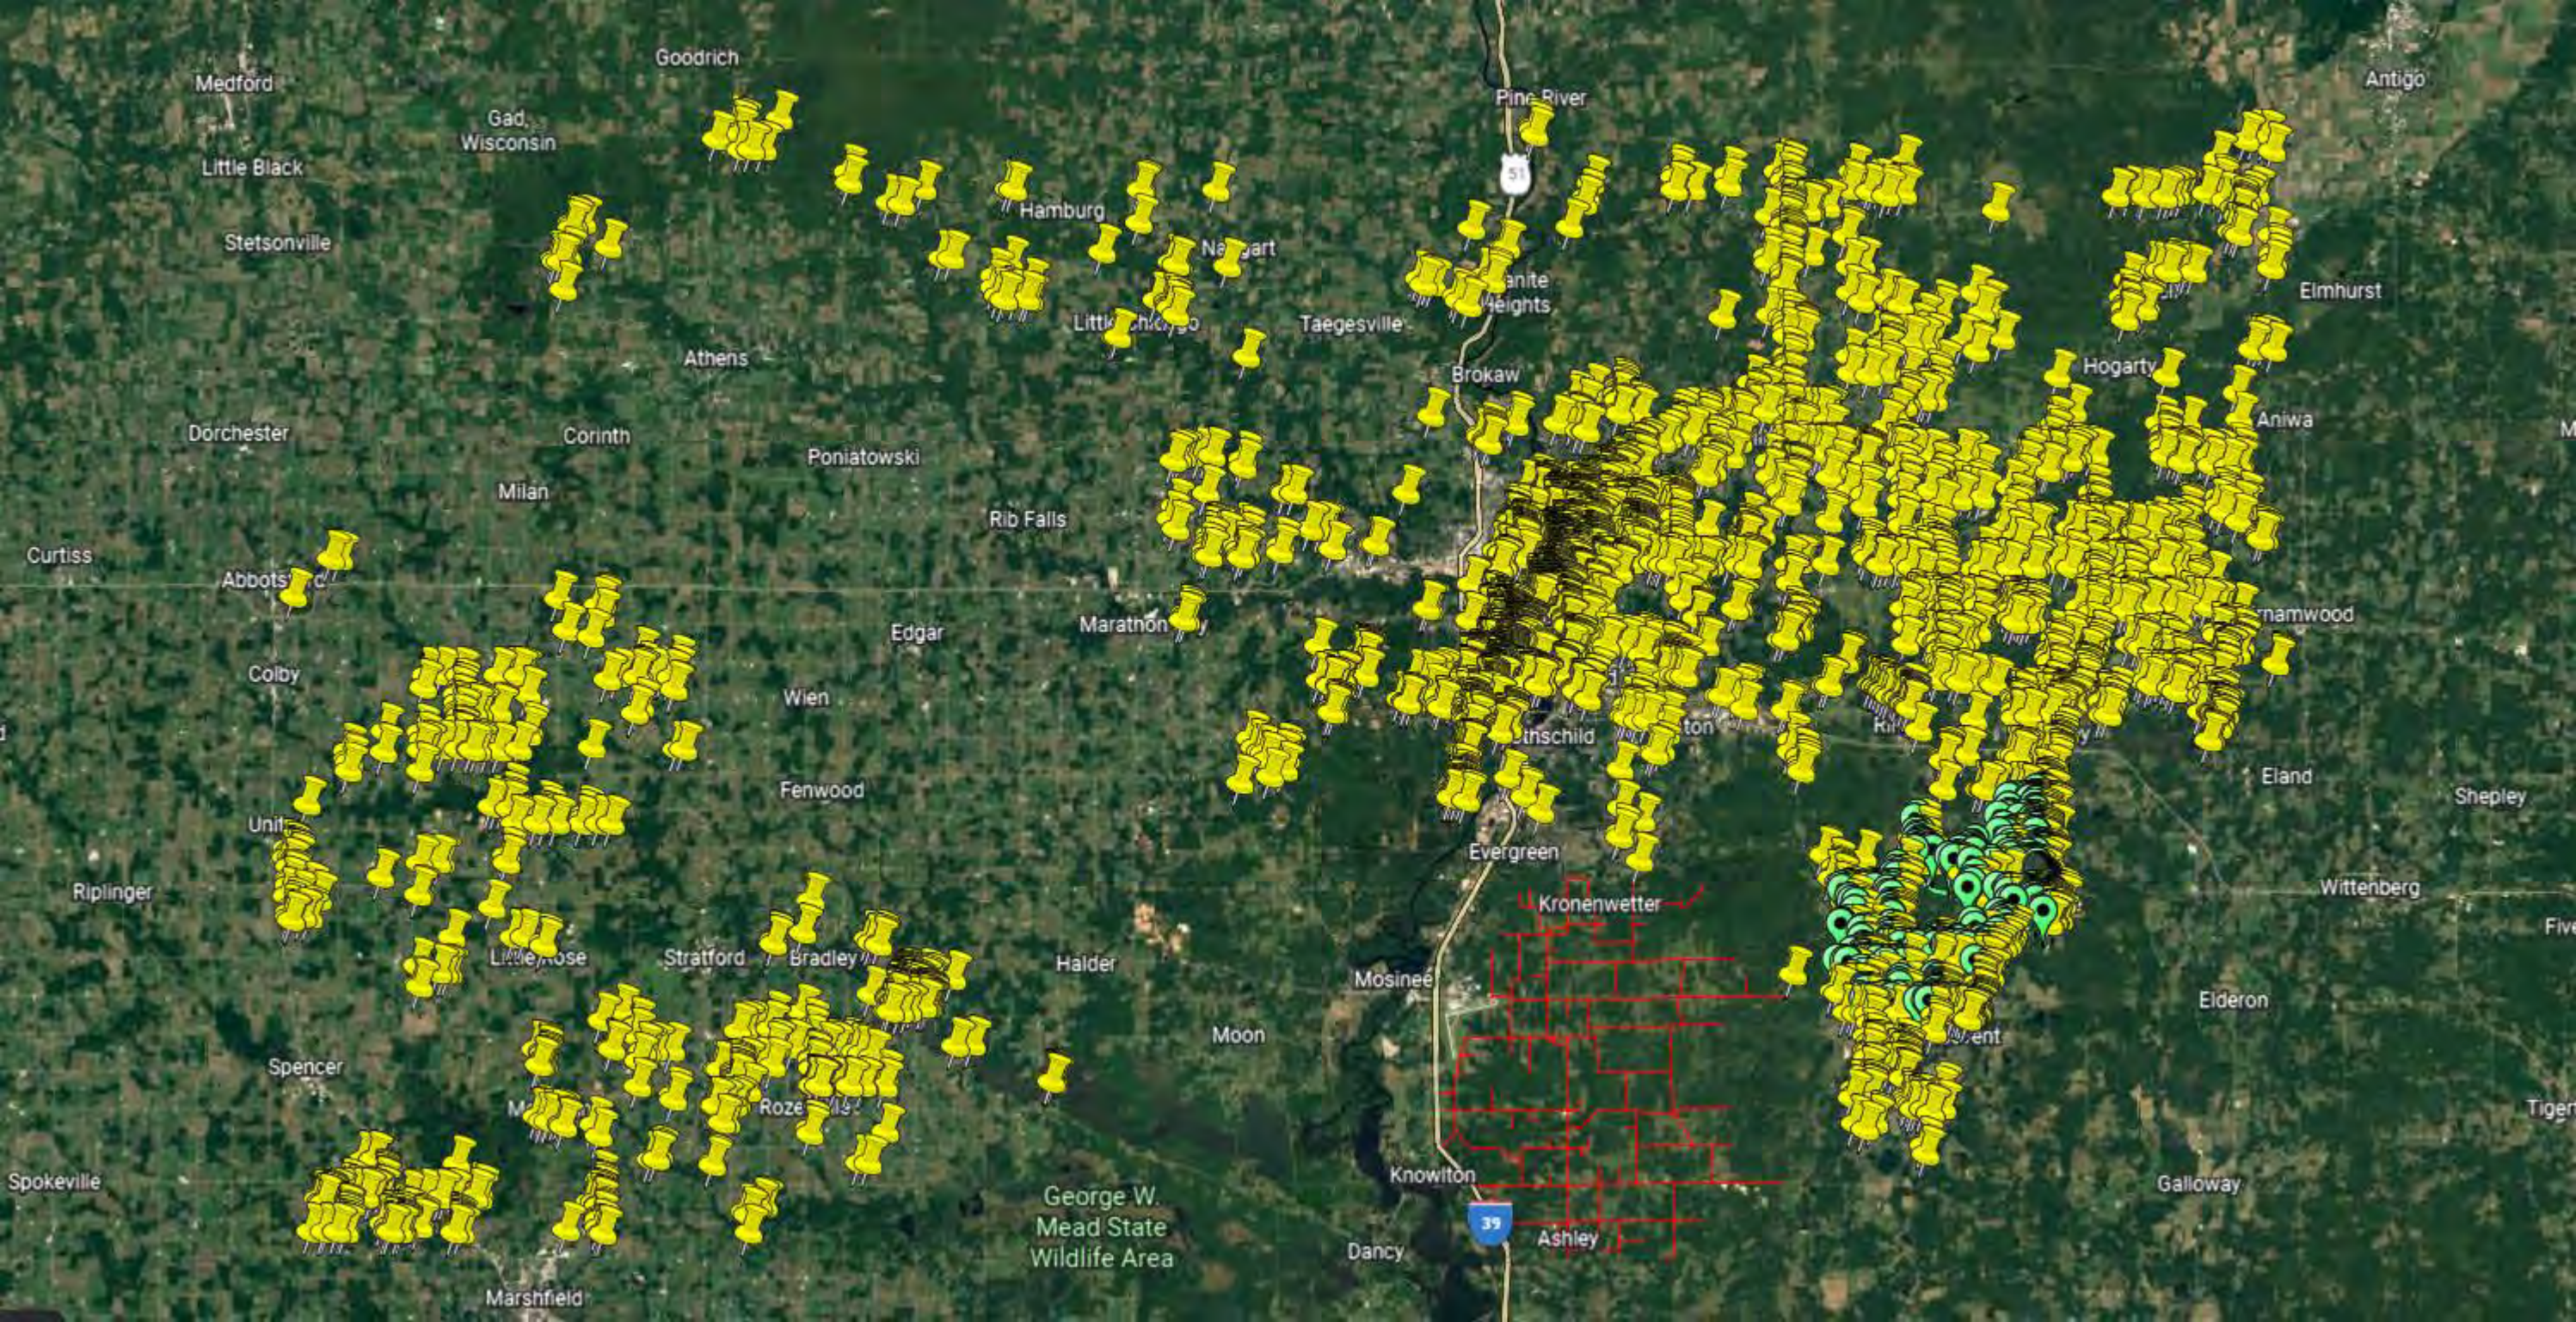

Medford

Goodrich

Pine River

Antigo

Little Black

Gad. Wisconsin

Hamburg

Newport

Stetsonville

Granite Heights

Elmhurst

Athens

Little Chicago

Taegesville

Hogarty

Aniwa

Dorchester

Corinth

Poniatoski

Rib Falls

Brokaw

Curtiss

Abbots

Marathon

Hamwood

Colby

Edgar

Wien

Fenwood

Unif

Little Rose

Stratford

Bradley

Halder

Evergreen

Eland

Riplinger

Spencer

Marshfield

Roze

Moon

Mosinee

Kronenwetter

Wittenberg

Elderon

Spokeville

Knowlton

Ashley

Galloway

George W. Mead State Wildlife Area

Dancy