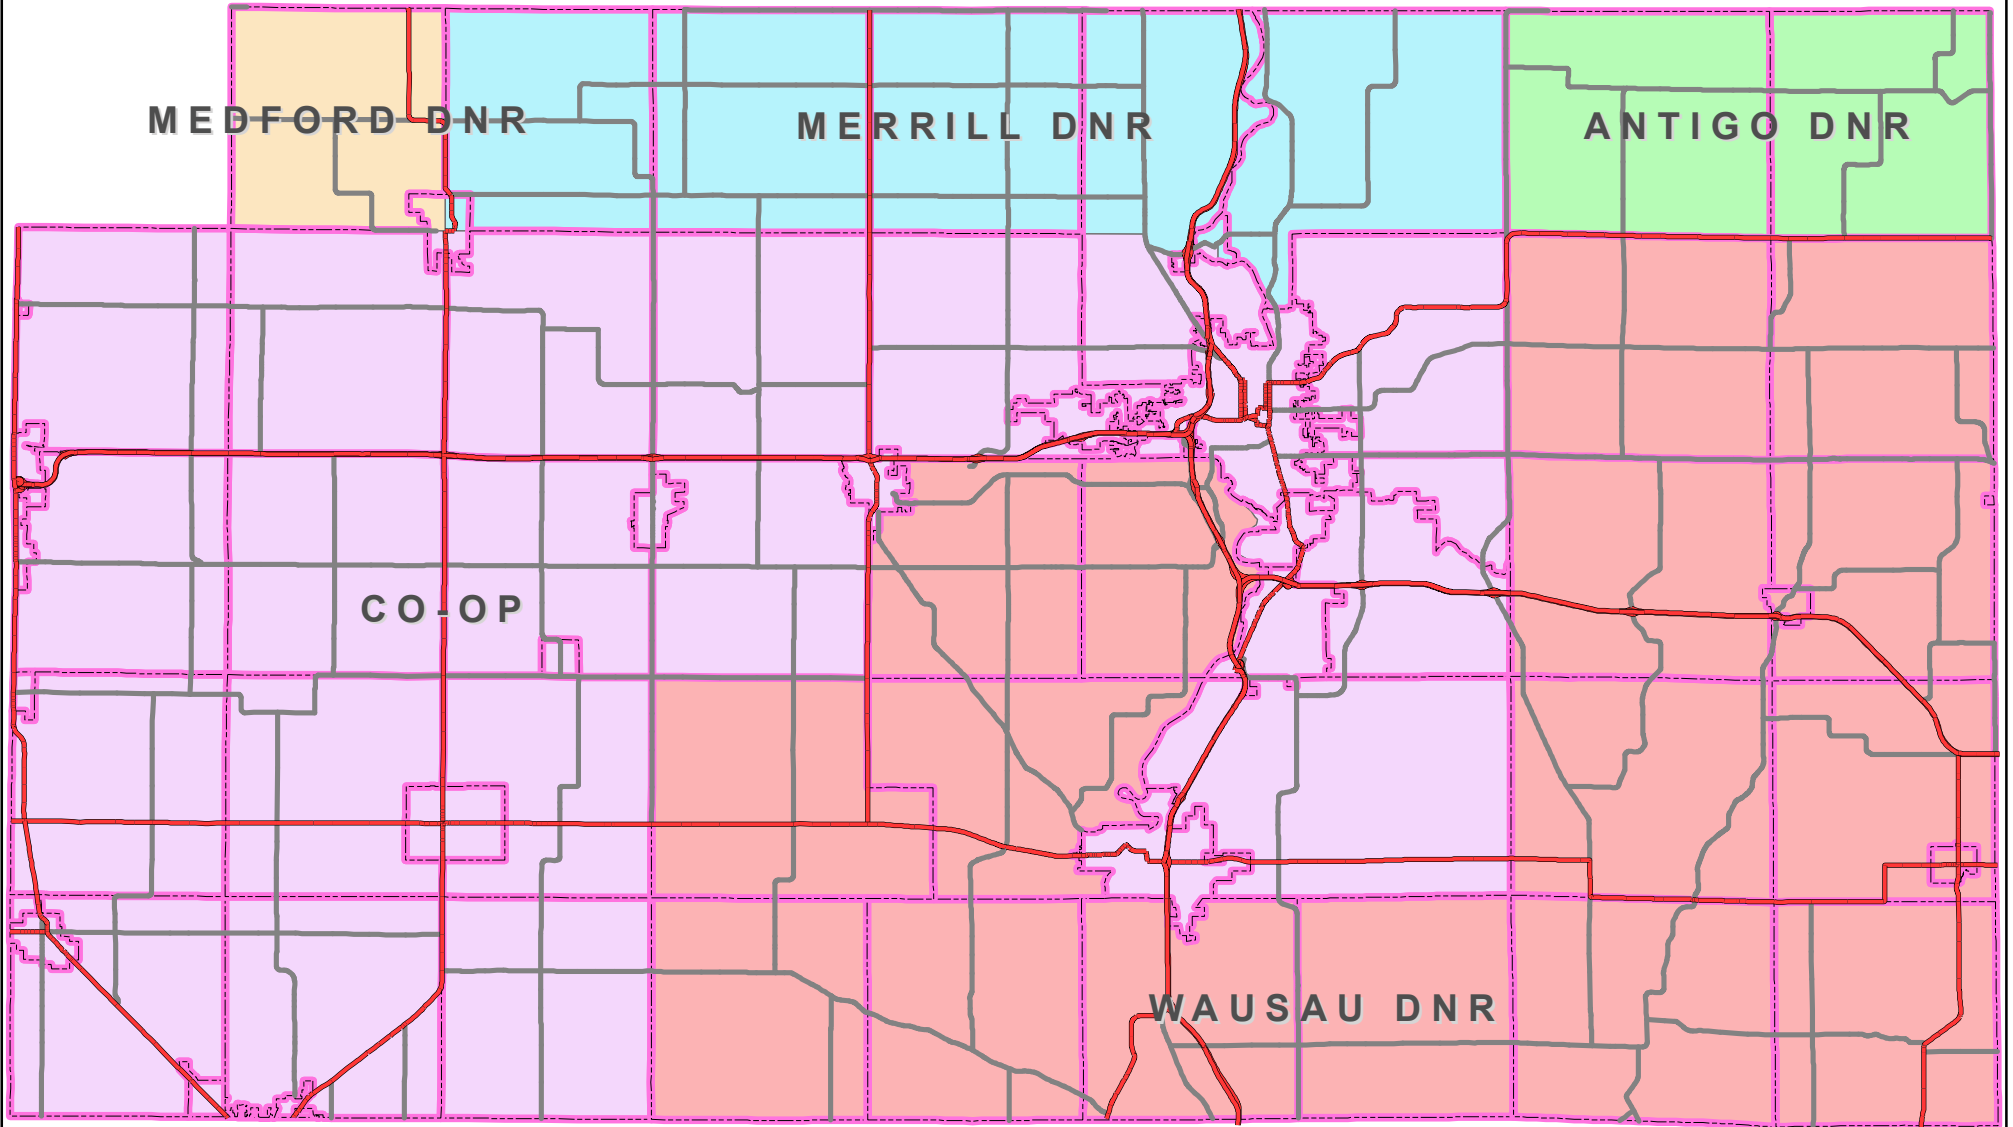

DNR FIRE DISTRICTS - MARATHON COUNTY, WI

- 1st Responder Features
- State & US Highways
 - County Roads
 - Municipal Boundary

Map Developed by Marathon County GIS
Date: 09/23/2016

O:\Common\gisdata\mxd\projects\emergency_districts.mxd