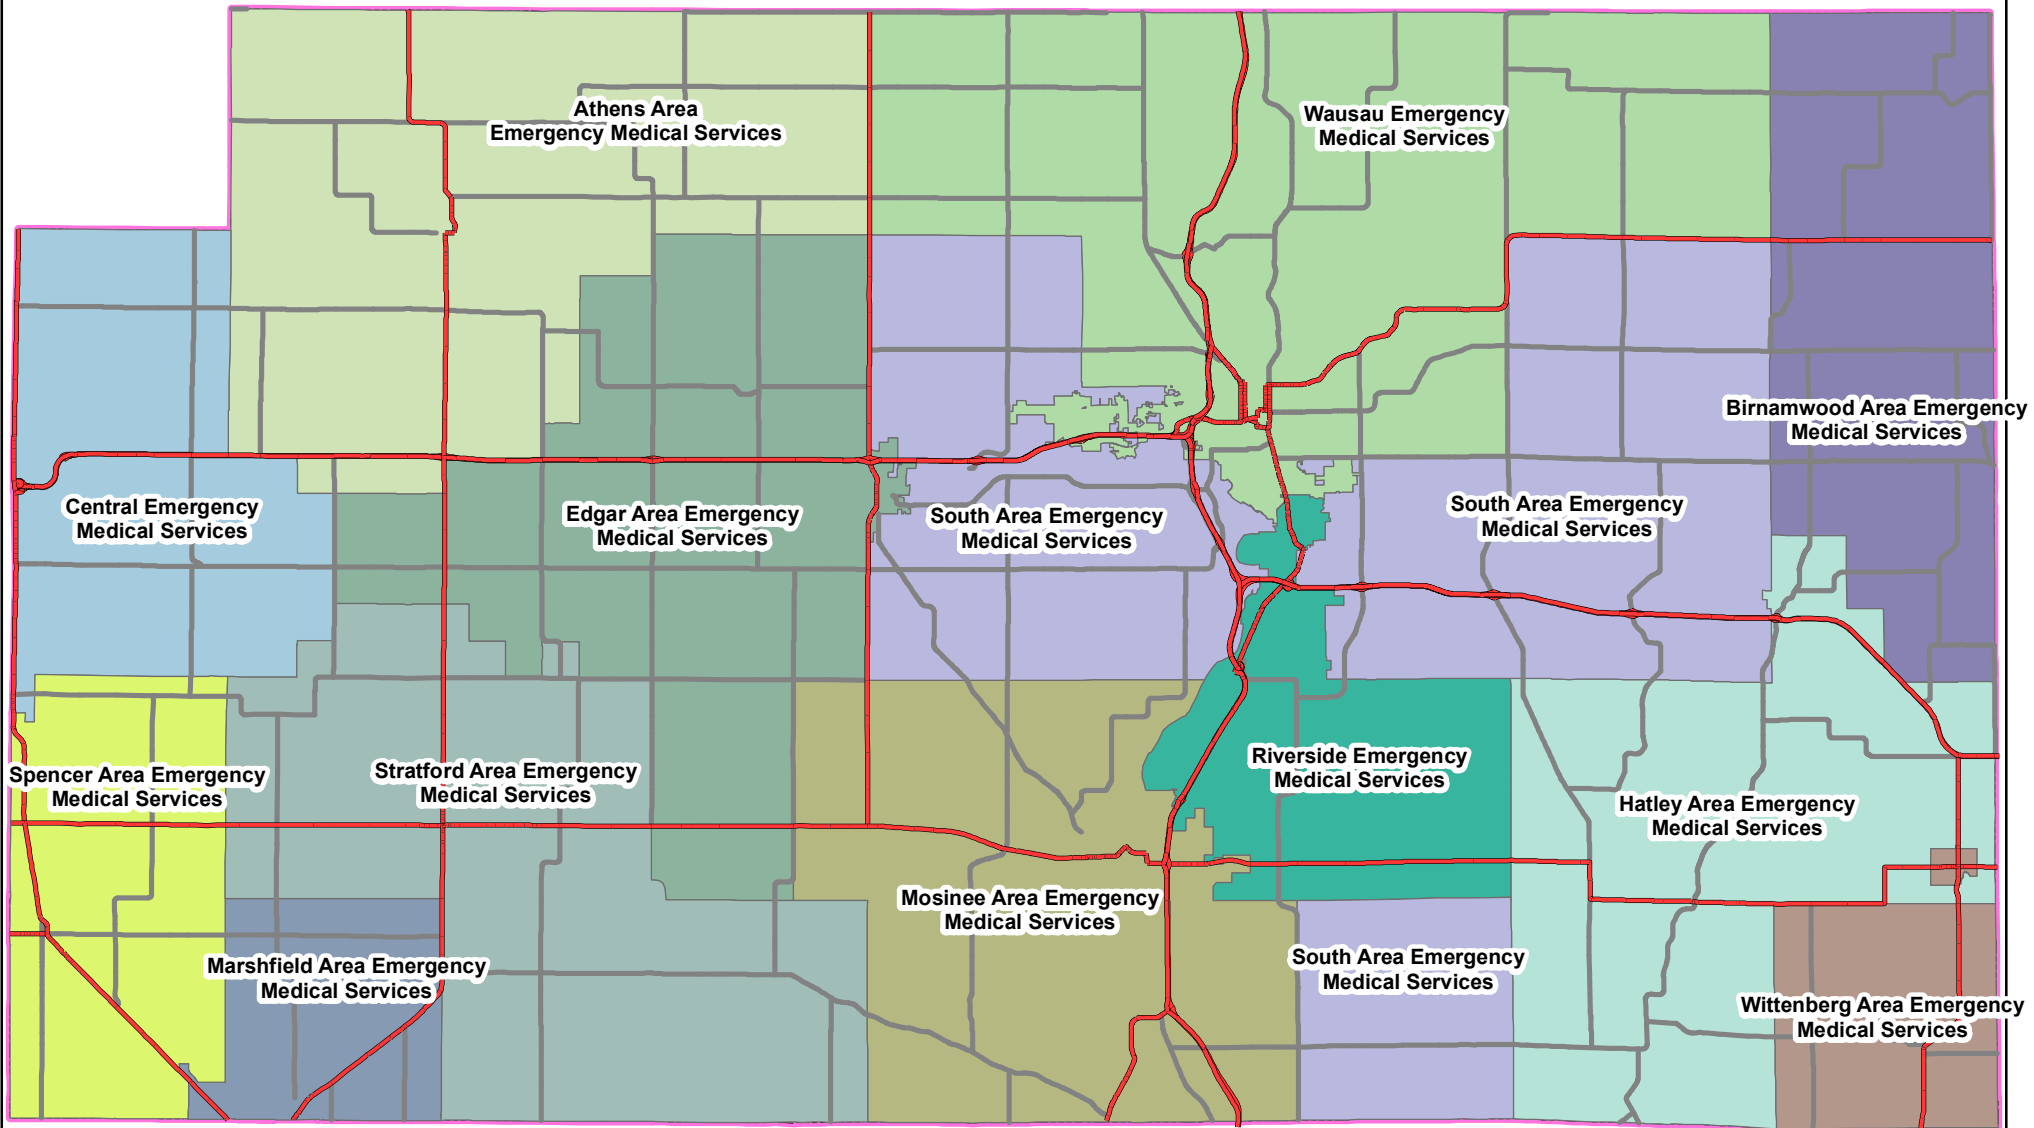

EMS DISTRICTS - MARATHON COUNTY, WI

Emergency Medical Service Districts

- | | | | | |
|---------------------|--|--|--|--|
| State & US Highways | Municipal Boundary | EMS Districts | Hatley Area Emergency Medical Services | Spencer Area Emergency Medical Services |
| County Roads | Athens Area Emergency Medical Services | Marshfield Area Emergency Medical Services | Wausau Emergency Medical Services | Stratford Area Emergency Medical Services |
| | Birnamwood Area Emergency Medical Services | Mosinee Area Emergency Medical Services | Riverside Emergency Medical Services | Wittenberg Area Emergency Medical Services |
| | Central Emergency Medical Services | South Area Emergency Medical Services | | |
| | Edgar Area Emergency Medical Services | | | |