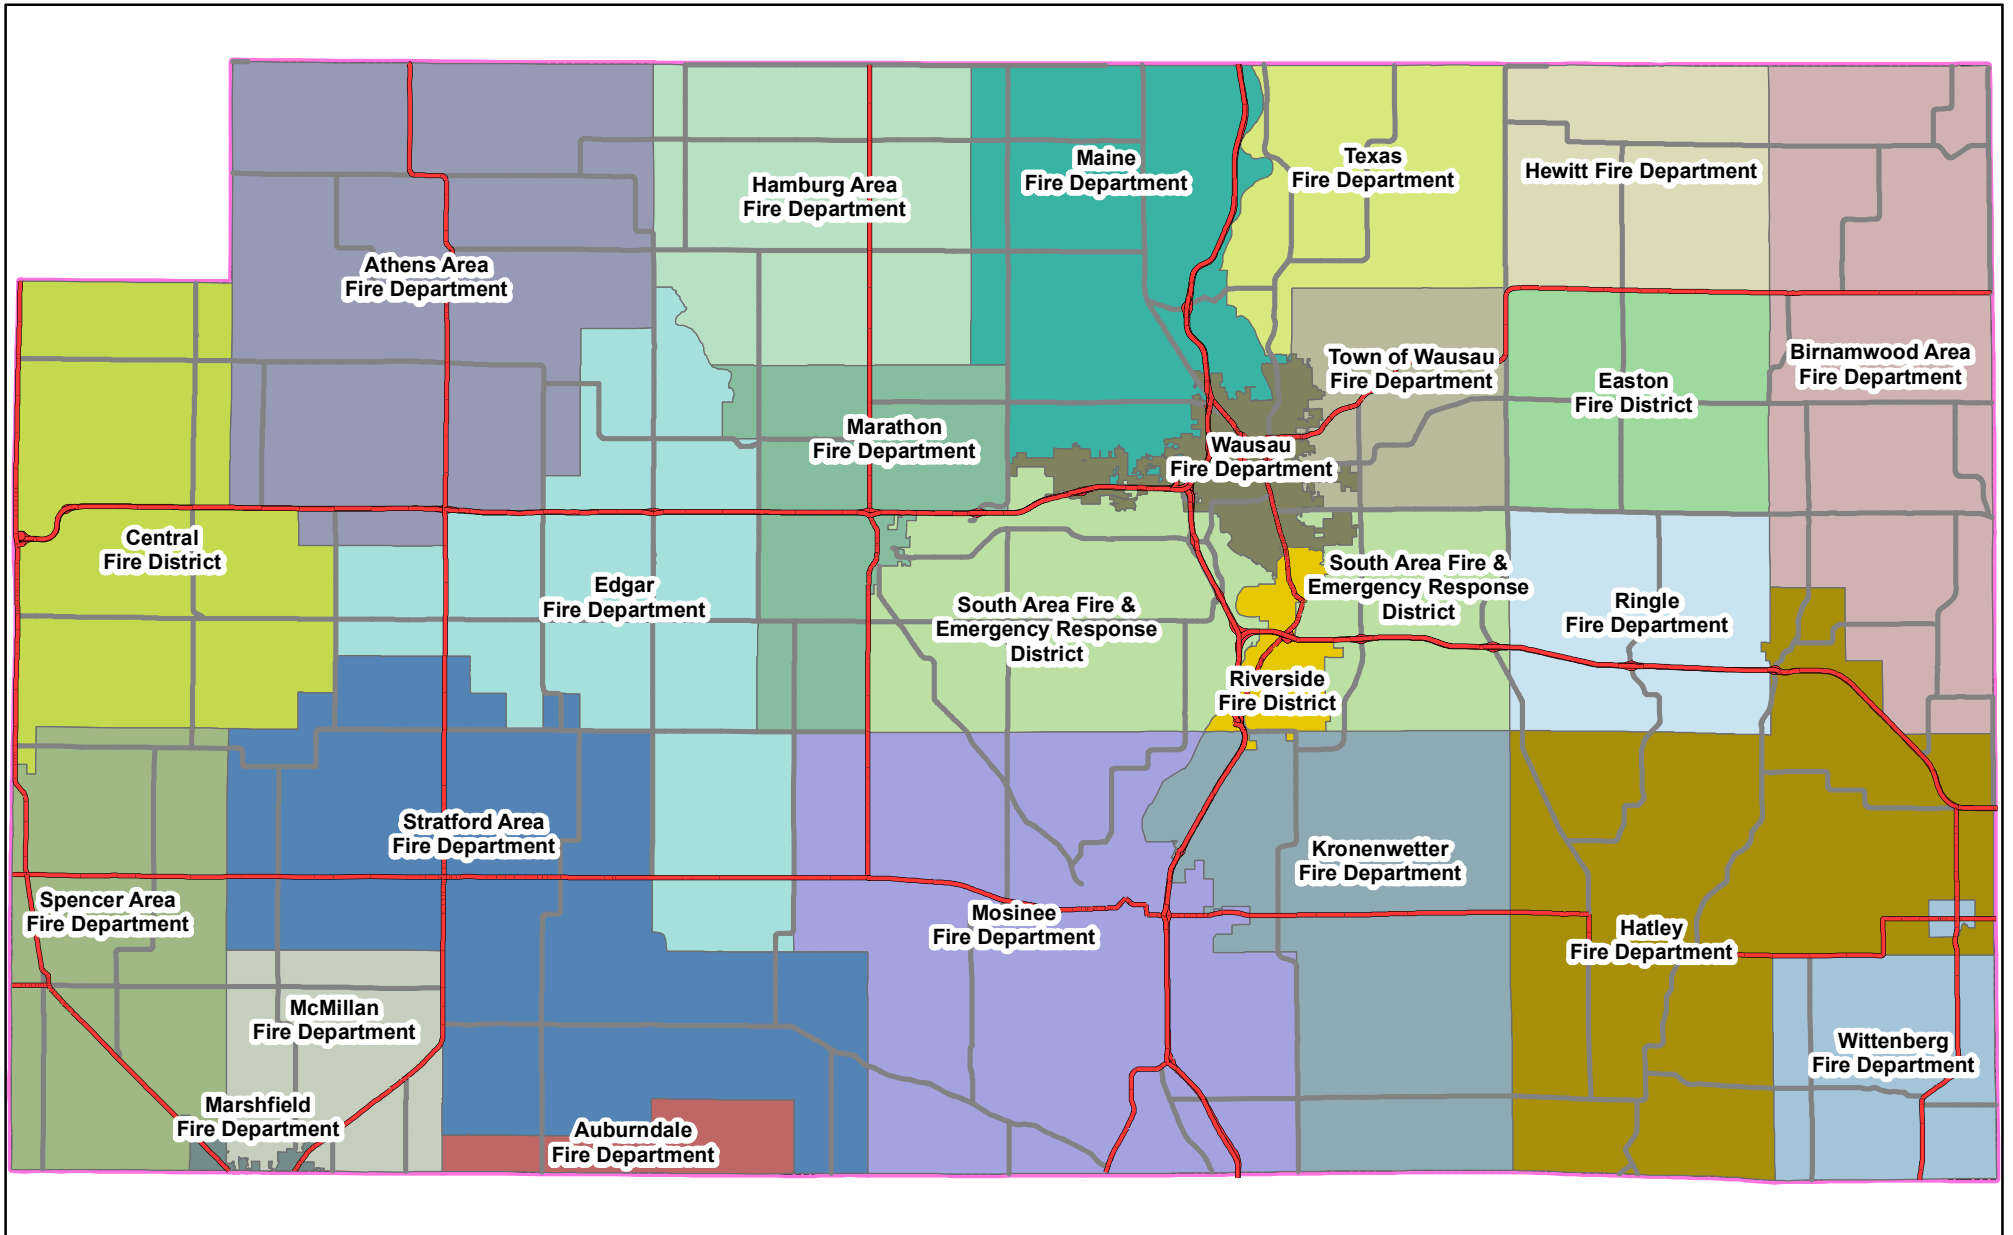

# FIRE DISTRICTS - MARATHON COUNTY, WI

## Fire Districts

- State & US Highways
- County Roads
- Municipal Boundary