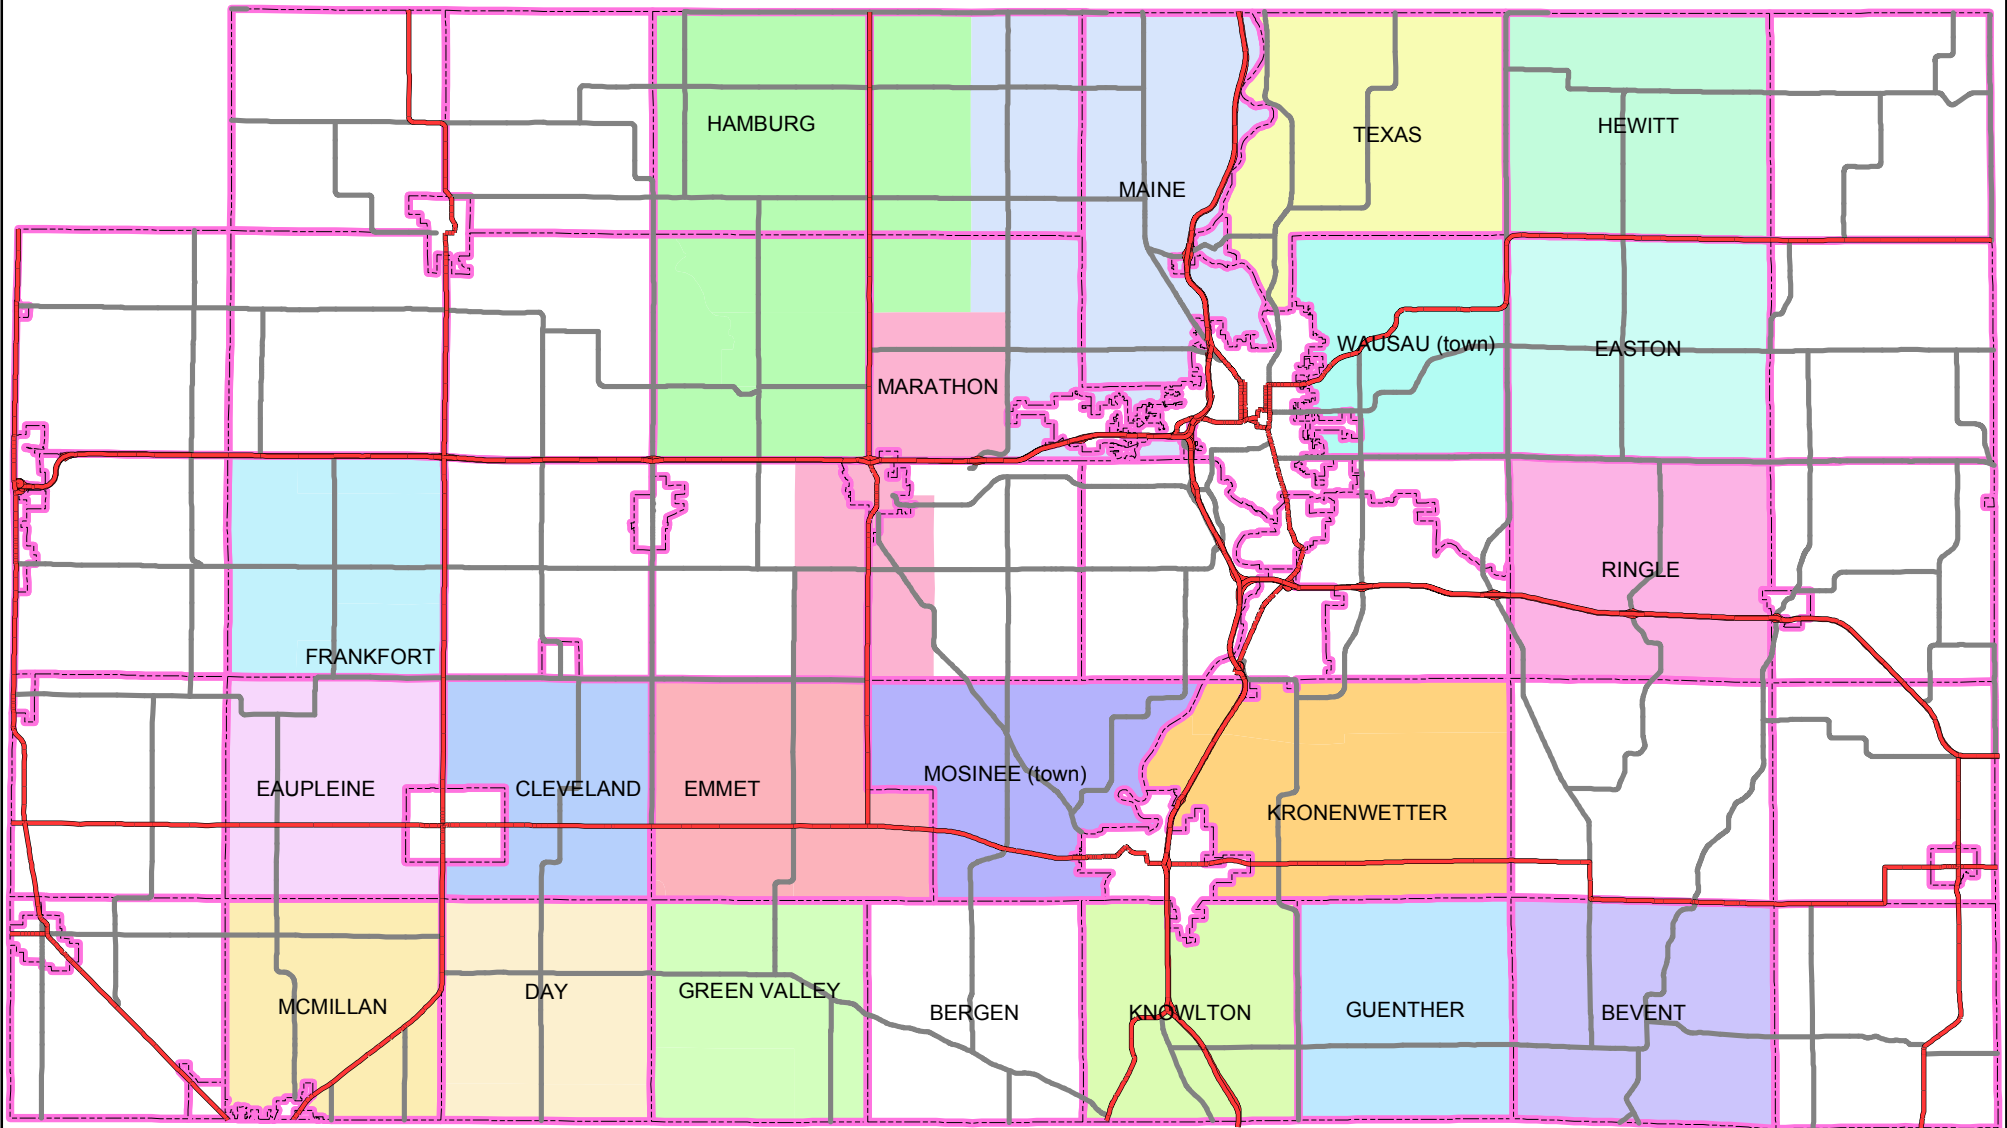

FIRST RESPONDER DISTRICTS - MARATHON COUNTY, WI

Map Developed by Marathon County GIS
Date: 09/23/2016

1st Responder Features				
	State & US Highways	1st Responder Areas		
	County Roads	RESPONDER		
	Municipal Boundary		BEVENT	
			CLEVELAND	
			DAY	
			DORCHESTER	
			GUENTHER	
			MAINE	
			MARATHON	
			EASTON	
			EAUPLEINE	
			EMMET	
			FRANKFORT	
			KRONENWETTER	
			HAMBURG	
			HEWITT	
			KNOWLTON	
			MOSINEE (town)	
			RINGLE	
			TEXAS	
			WAUSAU (town)	
			NONE