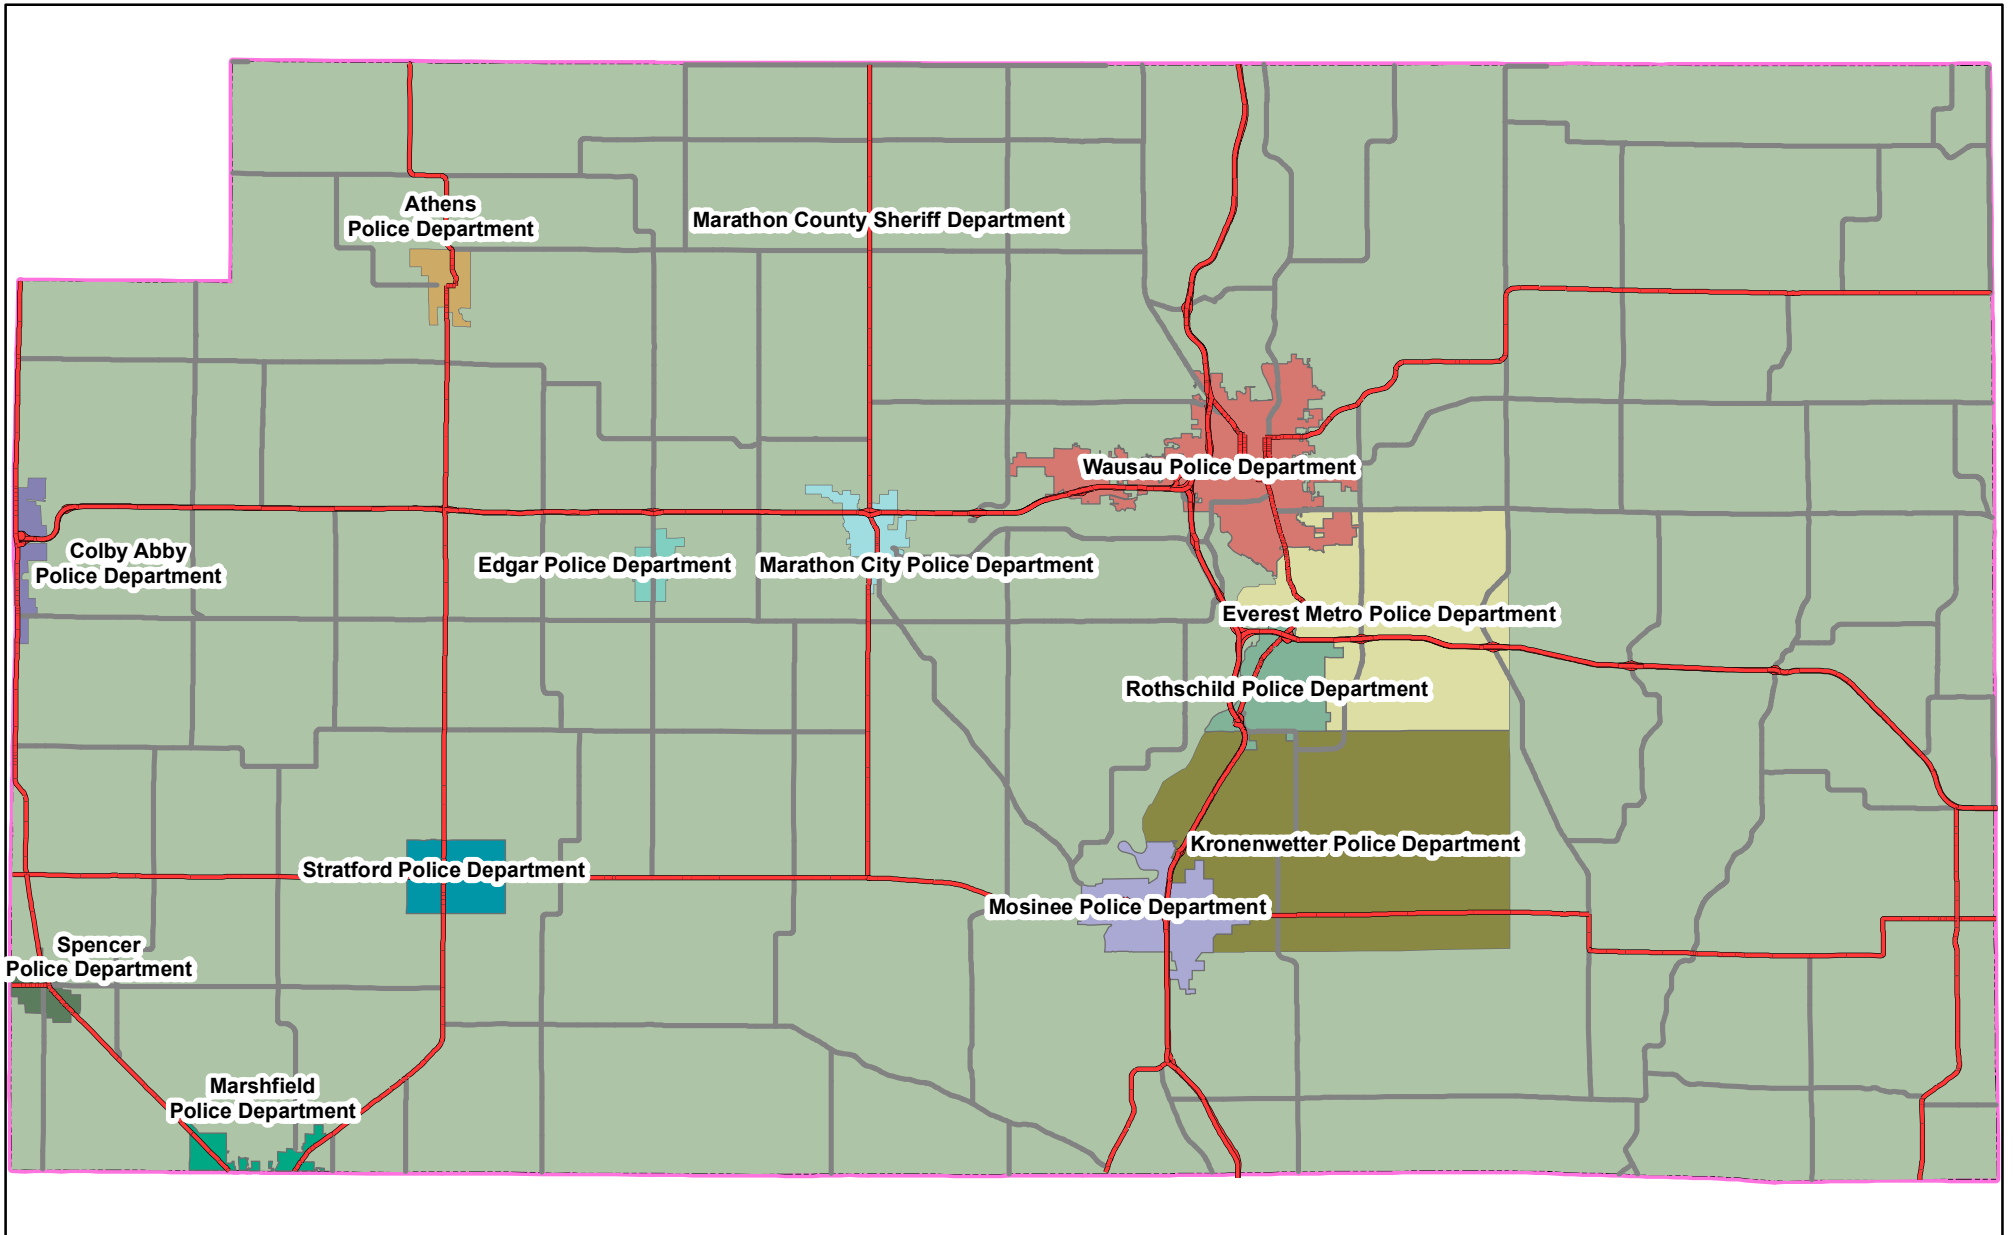

# POLICE DISTRICTS - MARATHON COUNTY, WI

## Police Districts

- State & US Highways
- County Roads
- Municipal Boundary