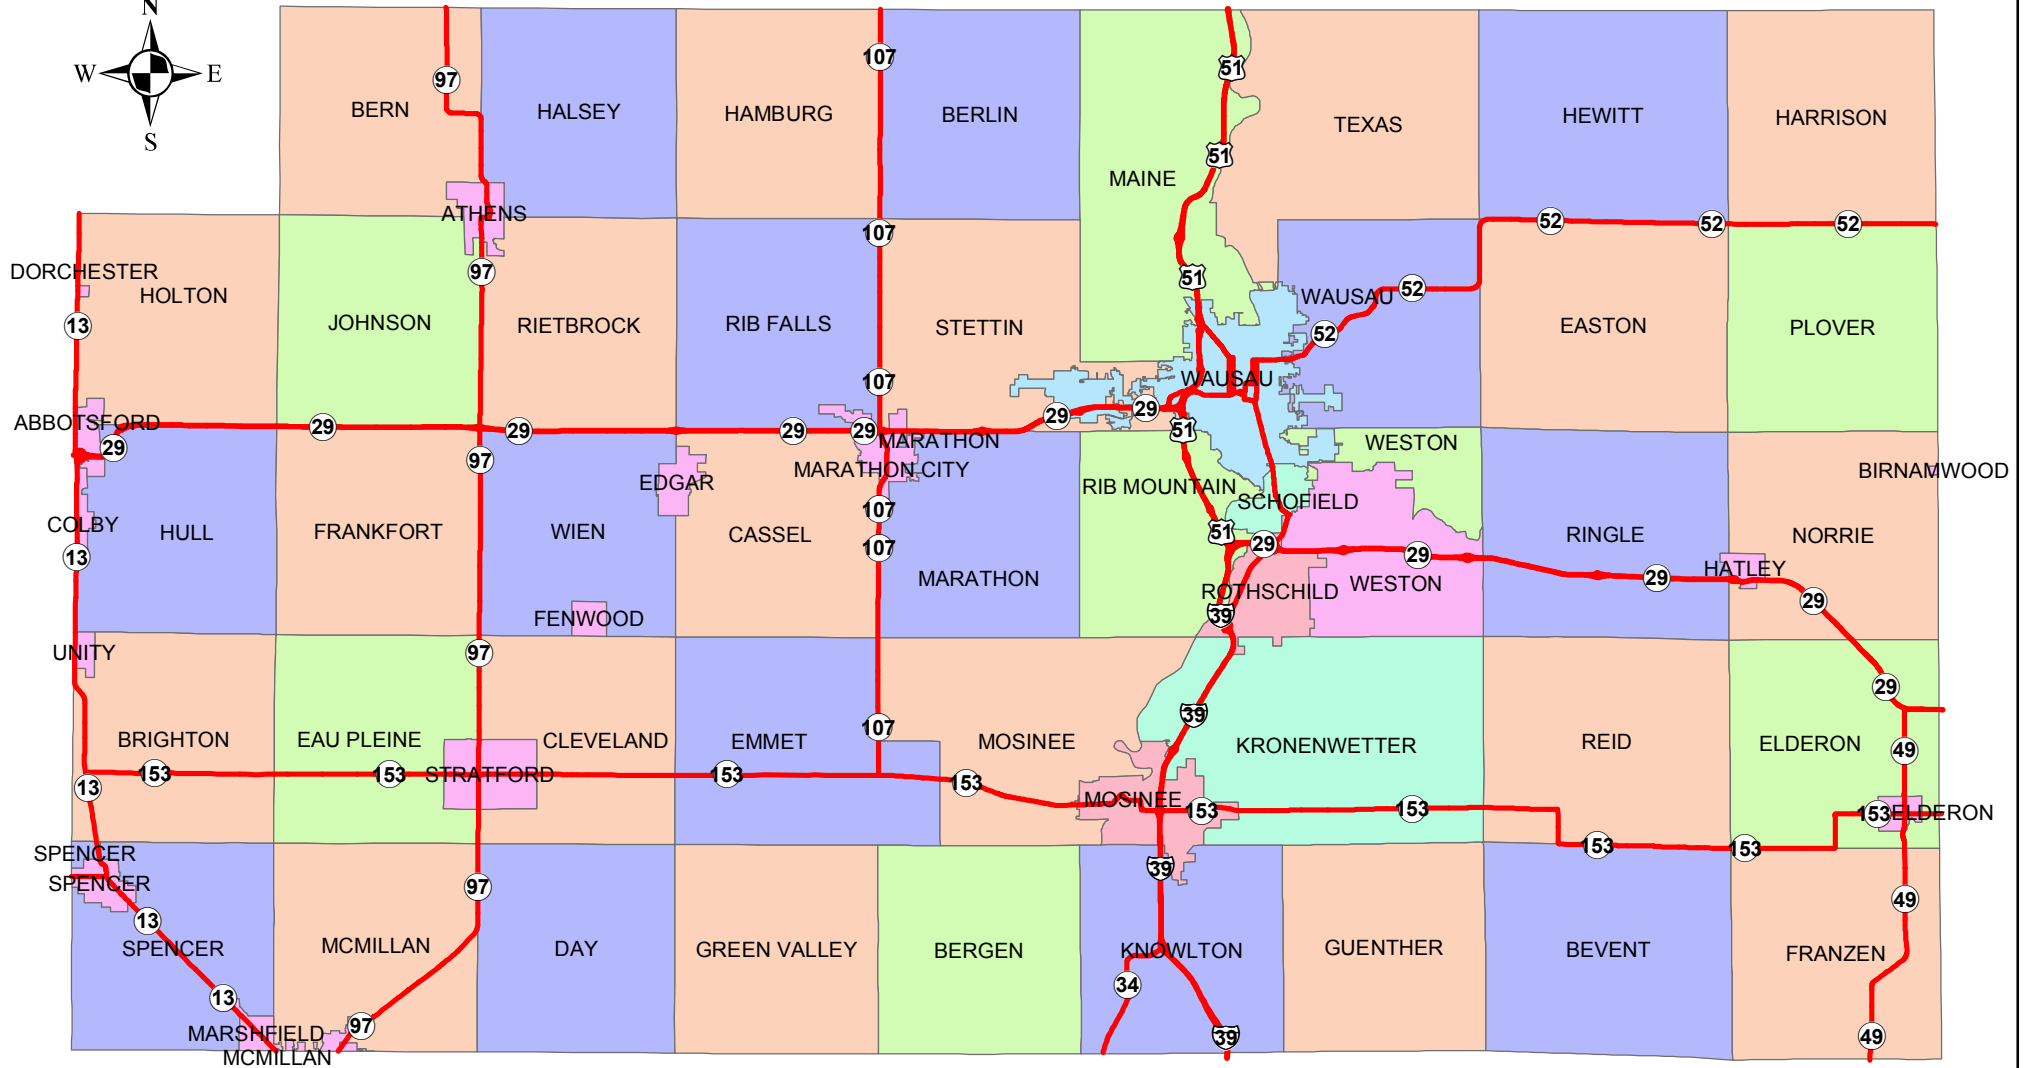

MARATHON COUNTY WI MUNICIPALITIES

Map Date: 08/06/2019