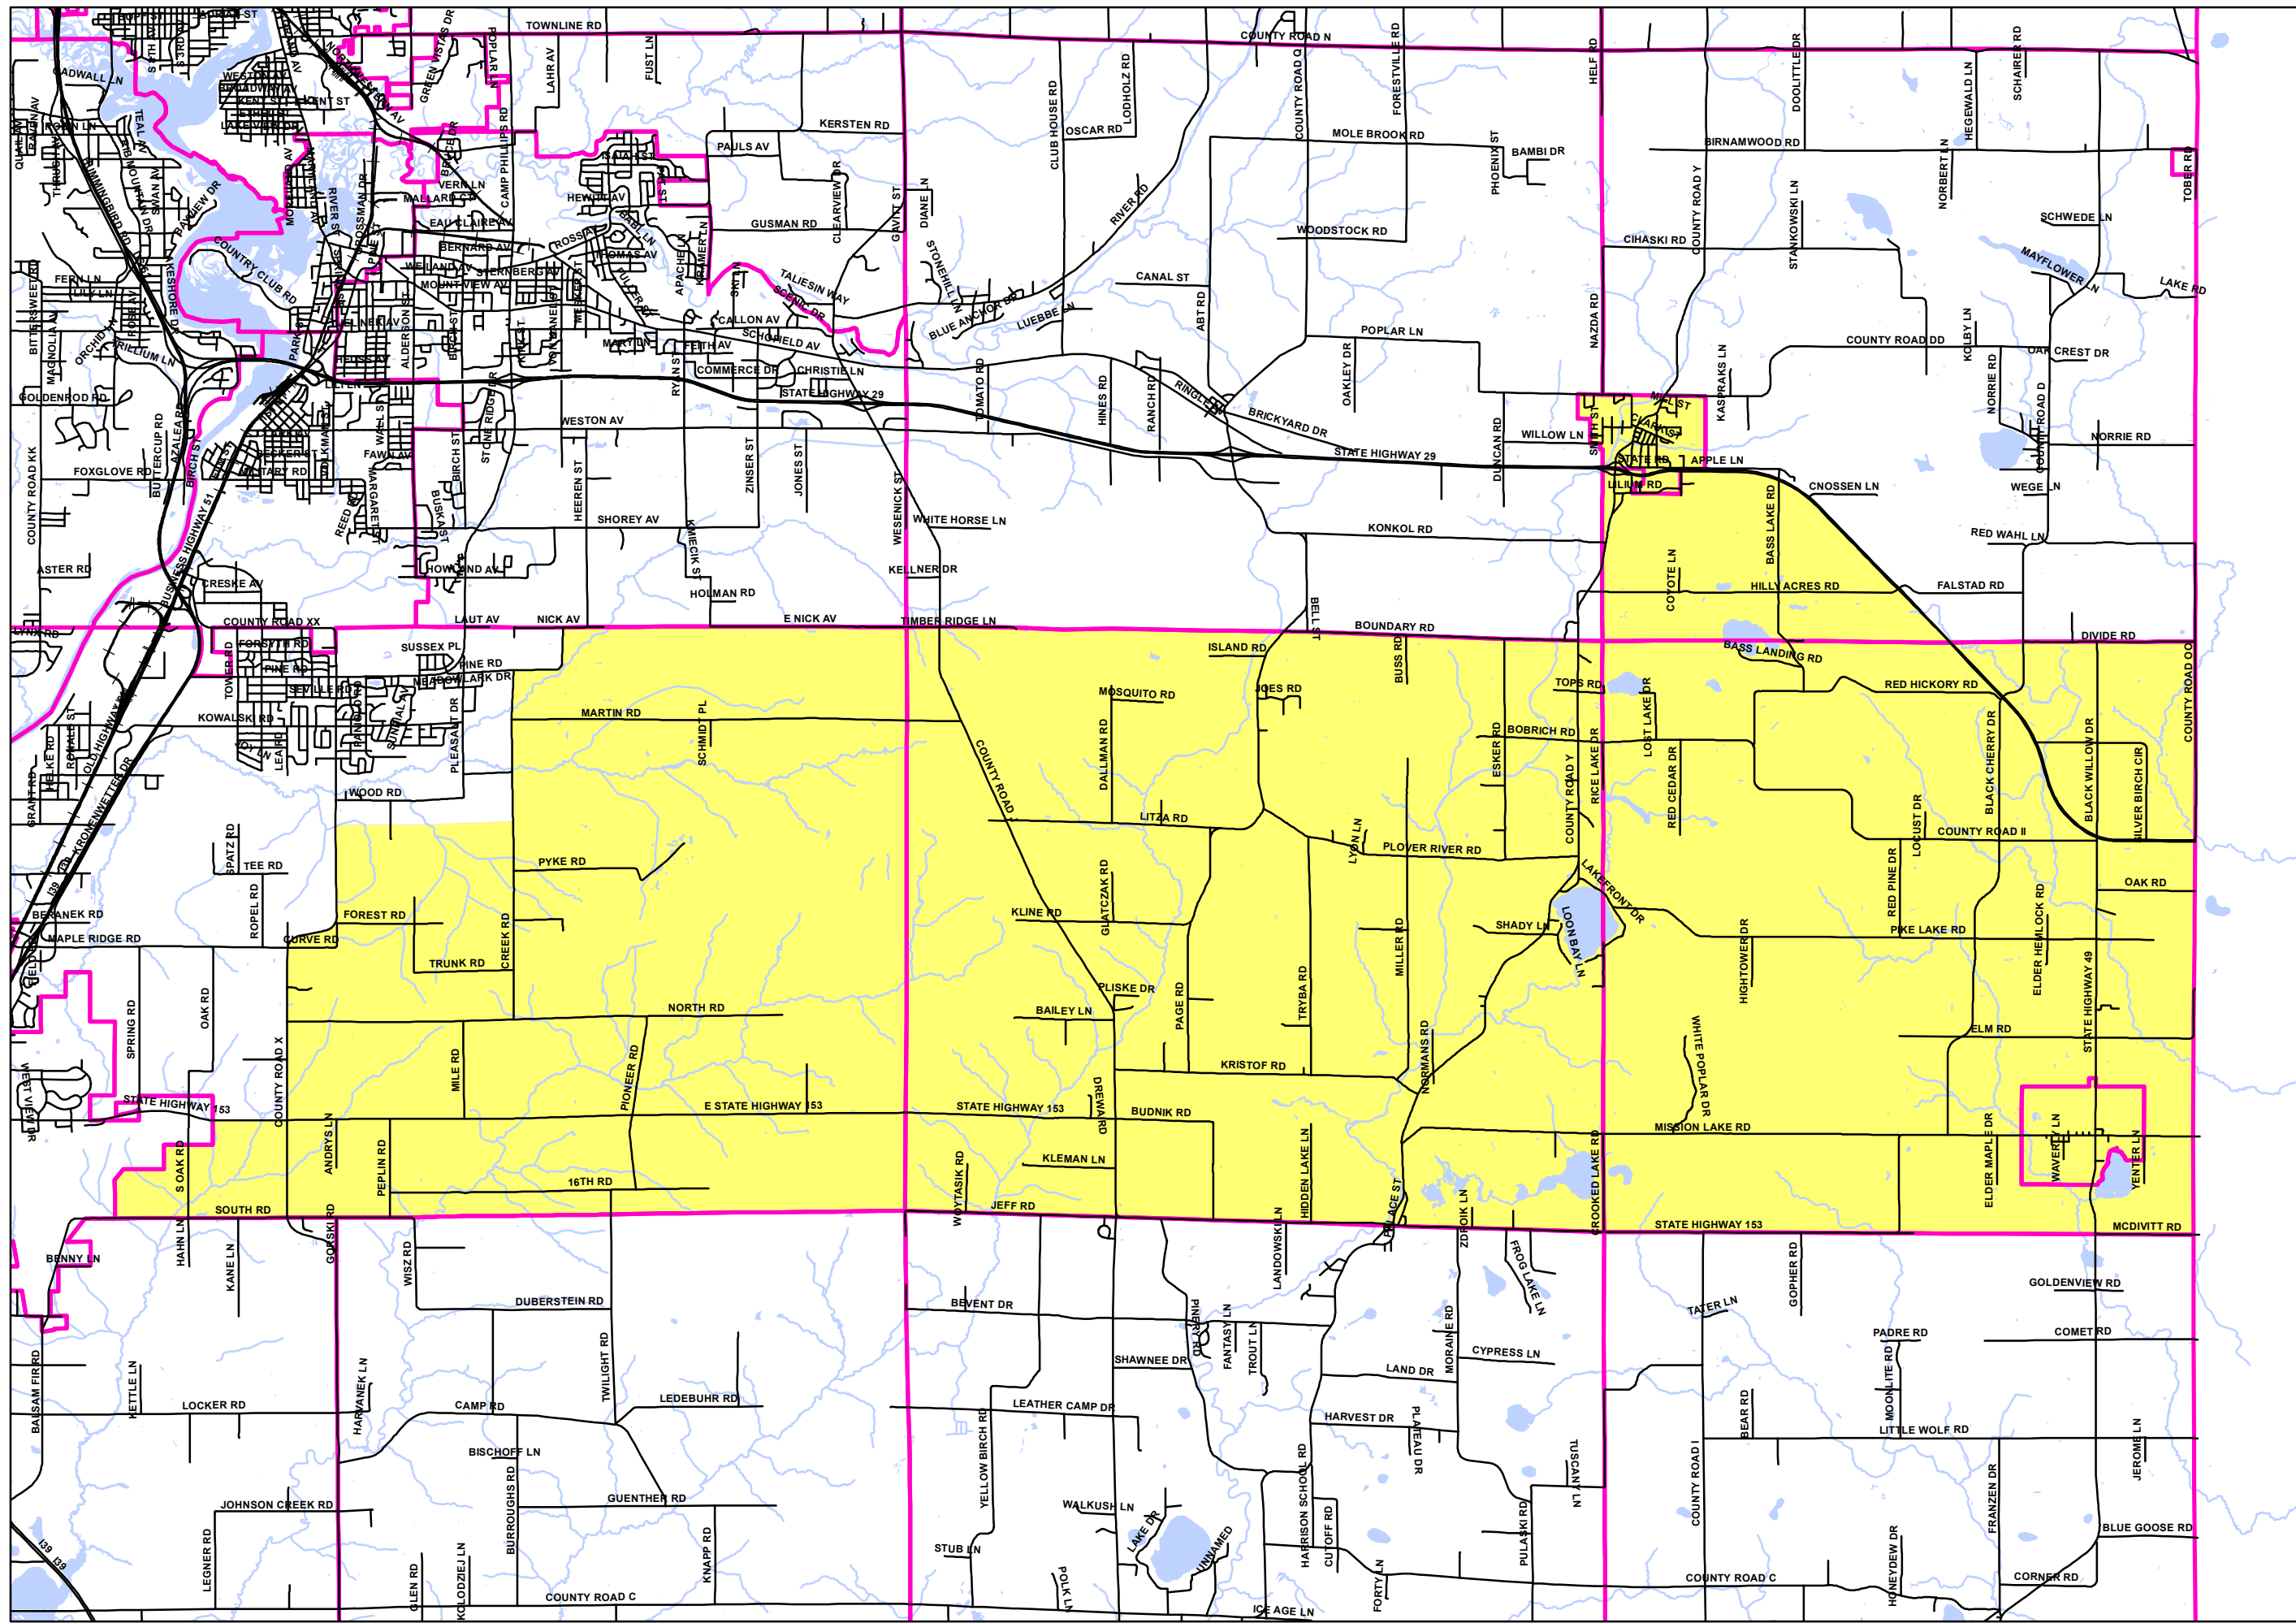

SUPERVISOR DISTRICT 14

SUPERVISOR PLAN
APPROVED BY
COUNTY BOARD
NOVEMBER 9TH 2021

MARATHON COUNTY WI

- Streets
- Railroads
- Municipal Boundary
- Water Features
- Supervisor District 14

Map Date: 11/30/2021

Areas developed using
US Census 2020 data